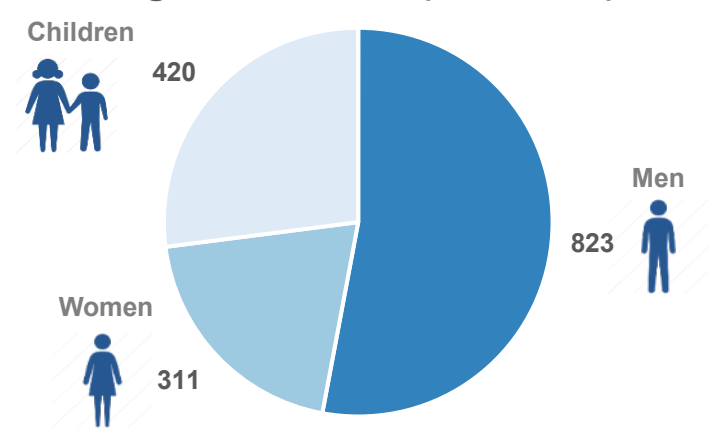

Age and Gender (1-30 June)