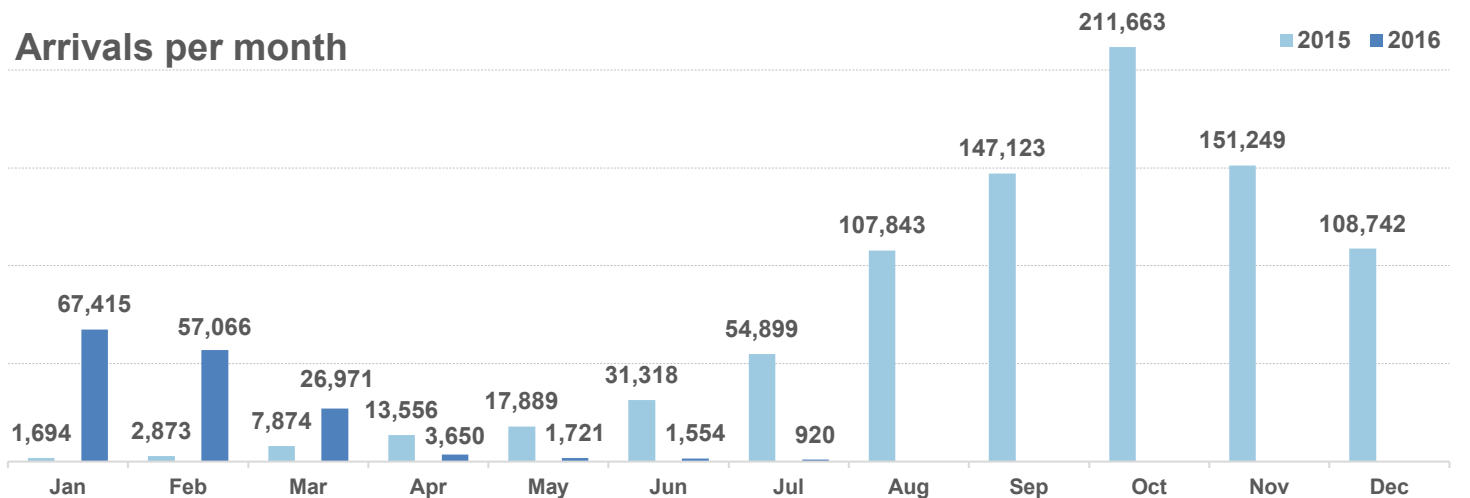

Total arrivals in Greece (Jan - 20 Jul 2016): 159,297

Total arrivals in Greece during Jul 2016: 920

Average daily arrivals during Jul 2016: 46

Average daily arrivals during Jun 2016: 52

Estimated departures from islands to Mainland: 68

Dead and missing
272 dead - 152 missing (2015)
152 dead - 46 missing (13 July 2016)

(Source: Hellenic Coast Guard, Greek territorial waters)

Estimated # of arrivals during the last seven days

(Based on arrivals or registration figures as provided by authorities, arrows indicating higher or lower number based on the day before)

14-07-2016	▼	82
15-07-2016	▲	111
16-07-2016	▼	37
17-07-2016	▲	90
18-07-2016	▼	63
19-07-2016	▼	6
20-07-2016	▲	53

Arrivals per month

Asylum applications

(Applications are not necessarily made by new arrivals)