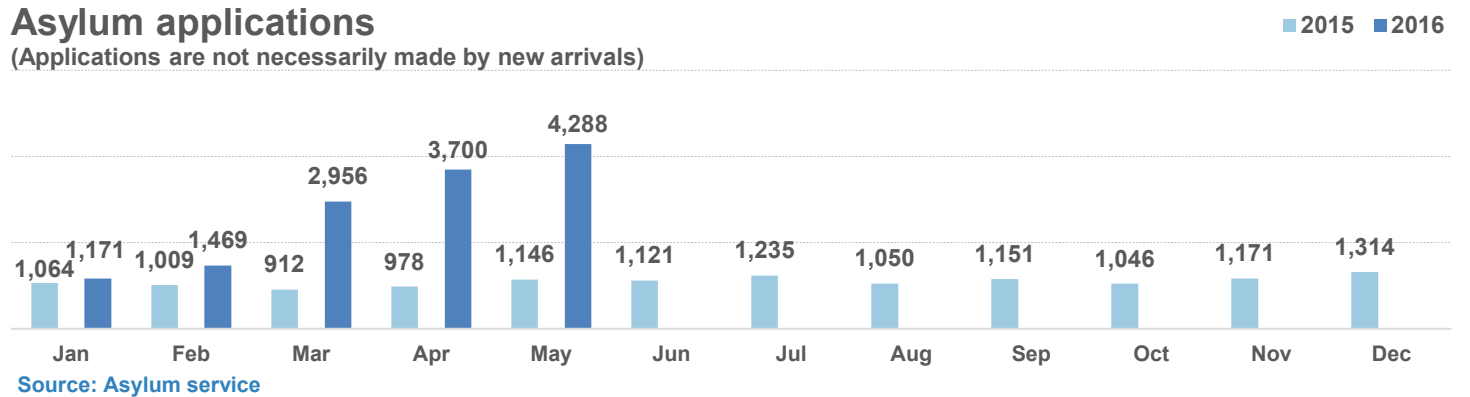

Total arrivals in Greece (Jan - 20 Jul 2016): 159,297

Total arrivals in Greece during Jul 2016: 920

Average daily arrivals during Jul 2016: 46

Average daily arrivals during Jun 2016: 52

Estimated departures from islands to Mainland: 68

Dead and missing
272 dead - 152 missing (2015)
152 dead - 46 missing (13 July 2016)

(Source: Hellenic Coast Guard, Greek territorial waters)

Estimated # of arrivals during the last seven days

(Based on arrivals or registration figures as provided by authorities, arrows indicating higher or lower number based on the day before)

14-07-2016	▼	82
15-07-2016	▲	111
16-07-2016	▼	37
17-07-2016	▲	90
18-07-2016	▼	63
19-07-2016	▼	6
20-07-2016	▲	53

Arrivals per month

Asylum applications

(Applications are not necessarily made by new arrivals)