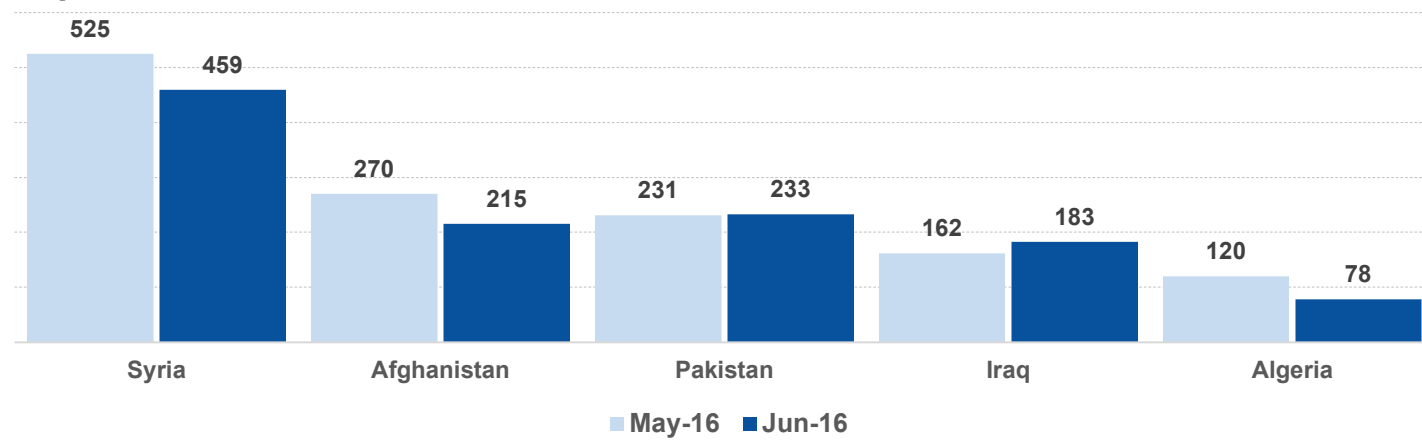

Top nationalities of arrivals in Greece