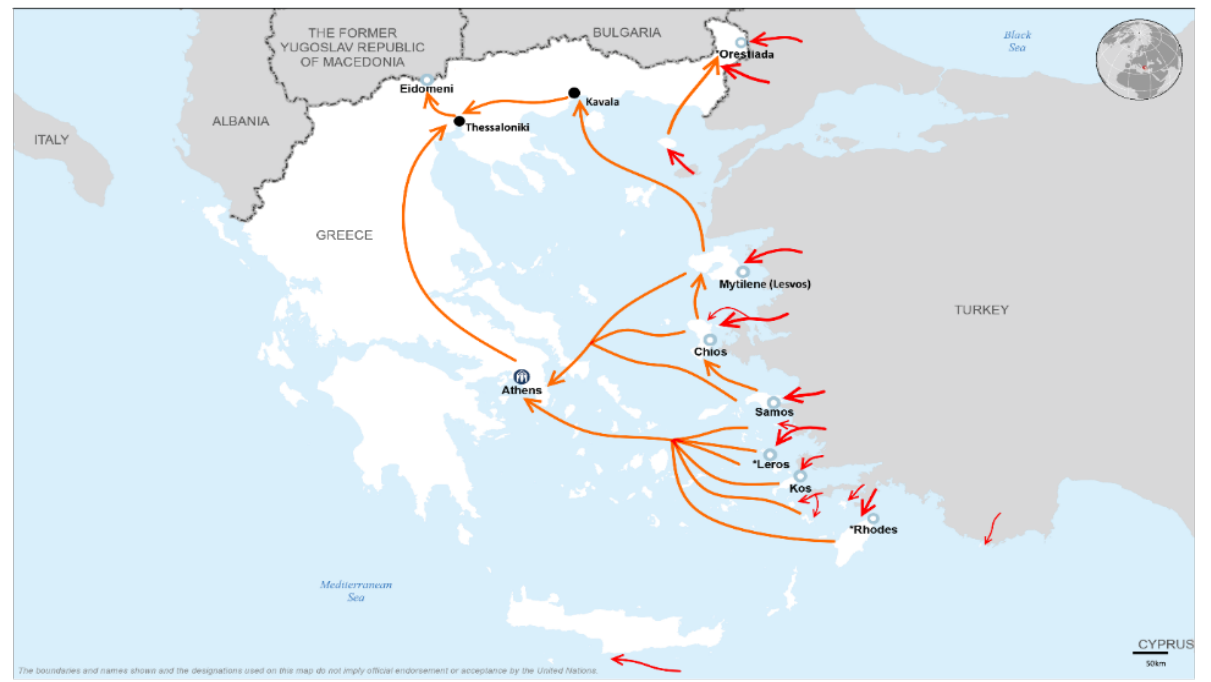

Total arrivals in Greece (Jan - 20 Jul 2016): 159,297

Total arrivals in Greece during Jul 2016: 920

Average daily arrivals during Jul 2016: 46

Average daily arrivals during Jun 2016: 52

Estimated departures from islands to Mainland: 68

Dead and missing
272 dead - 152 missing (2015)
152 dead - 46 missing (13 July 2016)

(Source: Hellenic Coast Guard, Greek territorial waters)

Estimated # of arrivals during the last seven days

(Based on arrivals or registration figures as provided by authorities, arrows indicating higher or lower number based on the day before)