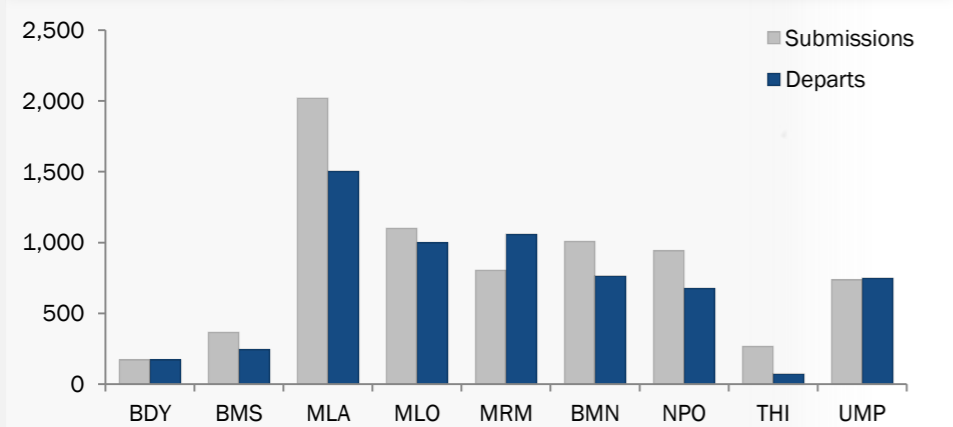

Resettlement of Myanmar Refugees from Thailand (as of Sep 2013)

Resettlement Figures 2005-2013 Sep 2013

Total number of submissions **134,033**

Total number of departures **87,965**

Resettlement Progress in 2013 Sep 2013

Total number of submissions **7,419**

Total number of departures **6,236**

Refugee Population Sep 2013

Total Estimated Population **129,445***
* The Border Consortium (TBC) verified caseload, excluding, Wieng Heng in Chiangmai(Shan)

Registered Refugees **79,562****
** Myanmar Refugees registered in UNHCR proGres database residing in 9 temporary shelters

Resettlement of Myanmar Refugees by location in 2013

5 Main destinations in 2013