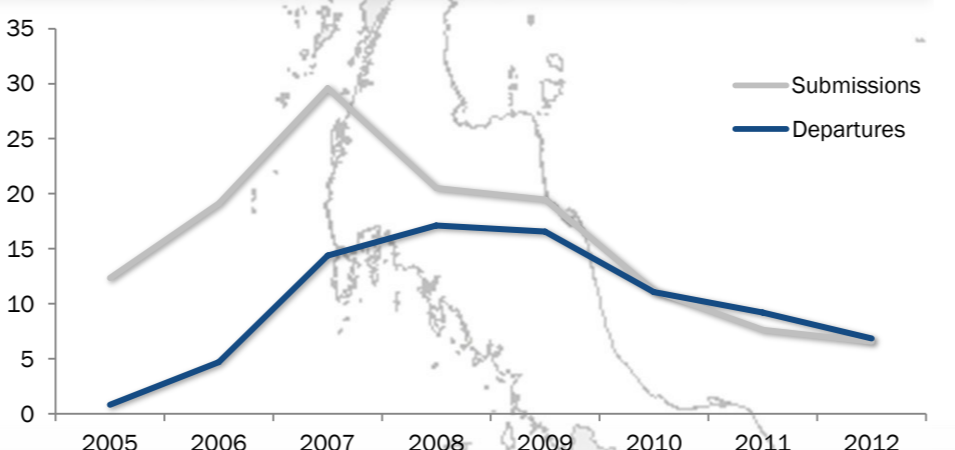

Resettlement overview 2005-2012 (in thousands)