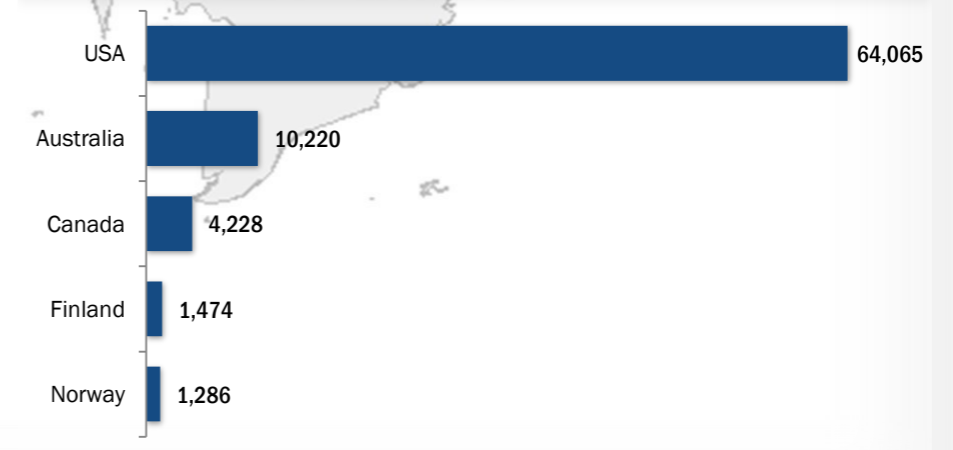

Total number of submissions **7,419**

Total number of departures **6,236**

Refugee Population Sep 2013

Total Estimated Population **129,445***
* The Border Consortium (TBC) verified caseload, excluding, Wieng Heng in Chiangmai(Shan)

Registered Refugees **79,562****
** Myanmar Refugees registered in UNHCR proGres database residing in 9 temporary shelters

Resettlement of Myanmar Refugees by location in 2013

5 Main destinations in 2013

Resettlement overview 2005-2012 (in thousands)

5 Main destinations in 2005-2012

Source : UNHCR proGres, UNHCR Webmap, TBC (The Border Consortium)
Date published: 29 October 2013

With the support of the European Commission
Humanitarian Aid and Civil Protection Department