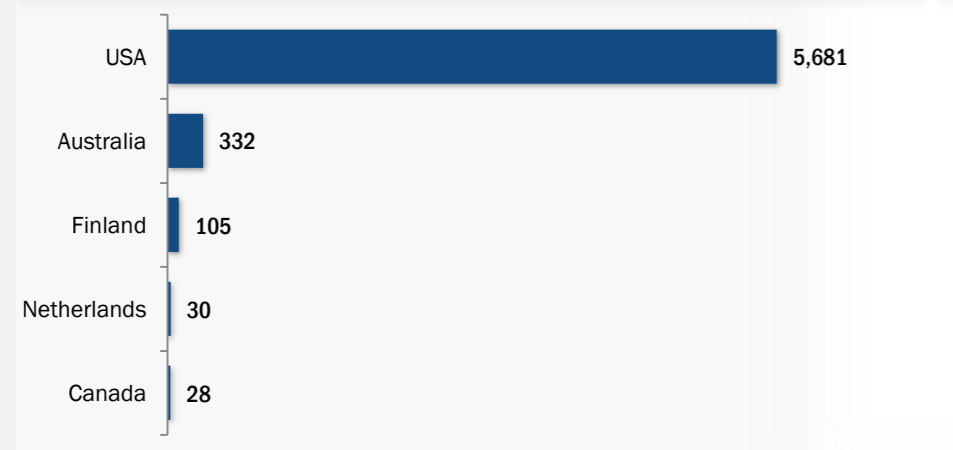

Resettlement of Myanmar Refugees from Thailand (as of Sep 2013)

Resettlement Figures 2005-2013 Sep 2013

Total number of submissions **134,033**

Total number of departures **87,965**

Resettlement Progress in 2013 Sep 2013

Total number of submissions **7,419**

Total number of departures **6,236**

Refugee Population Sep 2013

Total Estimated Population **129,445***
* The Border Consortium (TBC) verified caseload, excluding, Wieng Heng in Chiangmai(Shan)

Registered Refugees **79,562****
** Myanmar Refugees registered in UNHCR proGres database residing in 9 temporary shelters

Resettlement of Myanmar Refugees by location in 2013

5 Main destinations in 2013