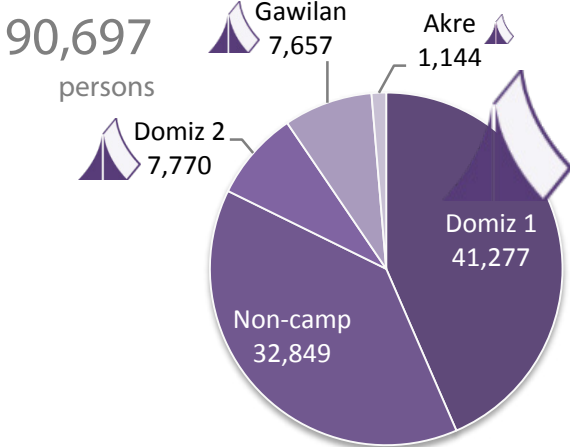

Iraq: Syrian Refugee stats and locations, 31 August 2016

Total: 239,008 persons (81,250 households)

41 % = 98,049 live in 10 camps and 59 % = 140,959 in non-camp/urban areas.

96 % = 230,530 live in Kurdistan Region-Iraq (KR-I): in Erbil Duhok and Sulaymaniyah

4 % = 8,478 live in other locations in Iraq.

Duhok