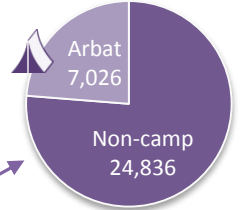

Sulaymaniyah

31,862