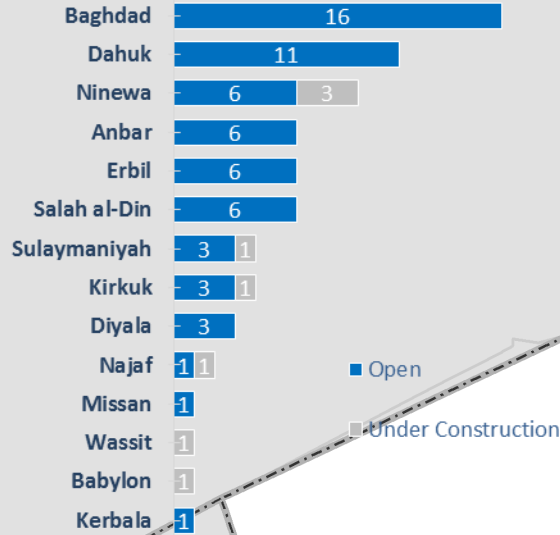

IDP camps distribution

IDP collective centres & dispersed transit centres distribution

Key figures

- 3.38 million total estimated IDPs
- 681,346 individuals in settlements in Iraq
- 23.1% IDP increase during last month in camps
- 261,792 individuals in formal settlements in KR-I
- 247 IDP open settlements
- 8 IDP settlements under construction
- 423,164 planned capacity in camps

75% of the total planned capacities are filled, but 5,737 plots are available in open settlements, representing 6.2% of total camp capacity.

Camps

- Open
- Under Construction
- Collective Centre
- Dispersed Transit Centres
- Transit Centre Camp
- KR-I