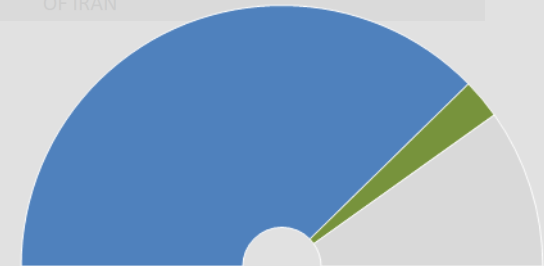

IDP camps distribution

IDP collective centres & dispersed transit centres distribution

Key figures

- 3.38 million total estimated IDPs
- 681,346 individuals in settlements in Iraq
- 23.1% IDP increase during last month in camps
- 261,792 individuals in formal settlements in KR-I
- 247 IDP open settlements
- 8 IDP settlements under construction
- 423,164 planned capacity in camps