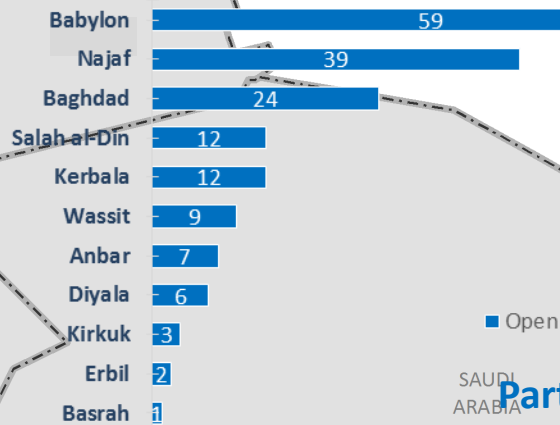

IDP camps distribution

IDP collective centres & dispersed transit centres distribution

Key figures

- 3.38 million total estimated IDPs
- 681,346 individuals in settlements in Iraq
- 23.1% IDP increase during last month in camps
- 261,792 individuals in formal settlements in KR-I
- 247 IDP open settlements
- 8 IDP settlements under construction
- 423,164 planned capacity in camps

75% of the total planned capacities are filled, but 5,737 plots are available in open settlements, representing 6.2% of total camp capacity.

Camps

- Open
- Under Construction
- Collective Centre
- Dispersed Transit Centres
- Transit Centre Camp
- KR-I