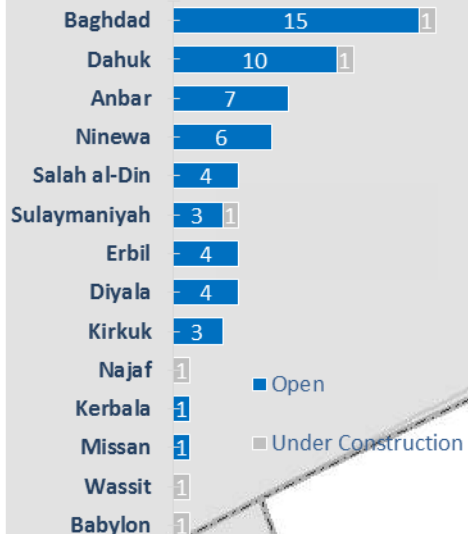

## IDP camps distribution

## IDP collective centres & dispersed transit centres distribution

## Key figures

- 3.4 million total estimated IDPs
- 487,246 individuals in settlements in Iraq
- 3.4% IDP increase during last month in camps
- 225,983 individuals in formal settlements in KR-I
- 228 IDP open settlements
- 6 IDP settlements under construction
- 369,520 planned capacity in camps

78% of the total planned capacities are filled, but 3,149 plots are available in open settlements, representing 4.3% of total camp capacity.