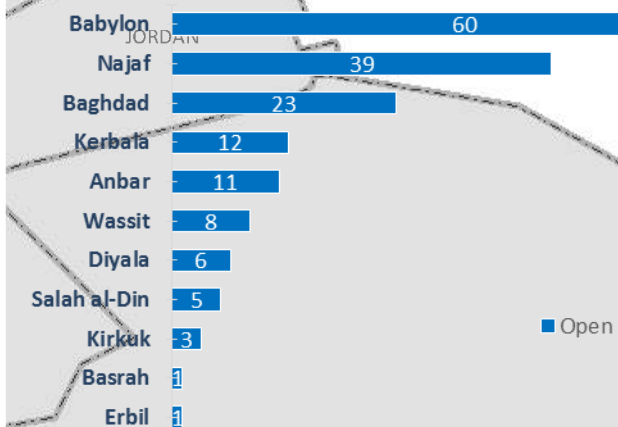

## IDP camps distribution

## IDP collective centres & dispersed transit centres distribution

## Key figures

- 3.4 million total estimated IDPs
- 487,246 individuals in settlements in Iraq
- 3.4% IDP increase during last month in camps
- 225,983 individuals in formal settlements in KR-I
- 228 IDP open settlements
- 6 IDP settlements under construction
- 369,520 planned capacity in camps