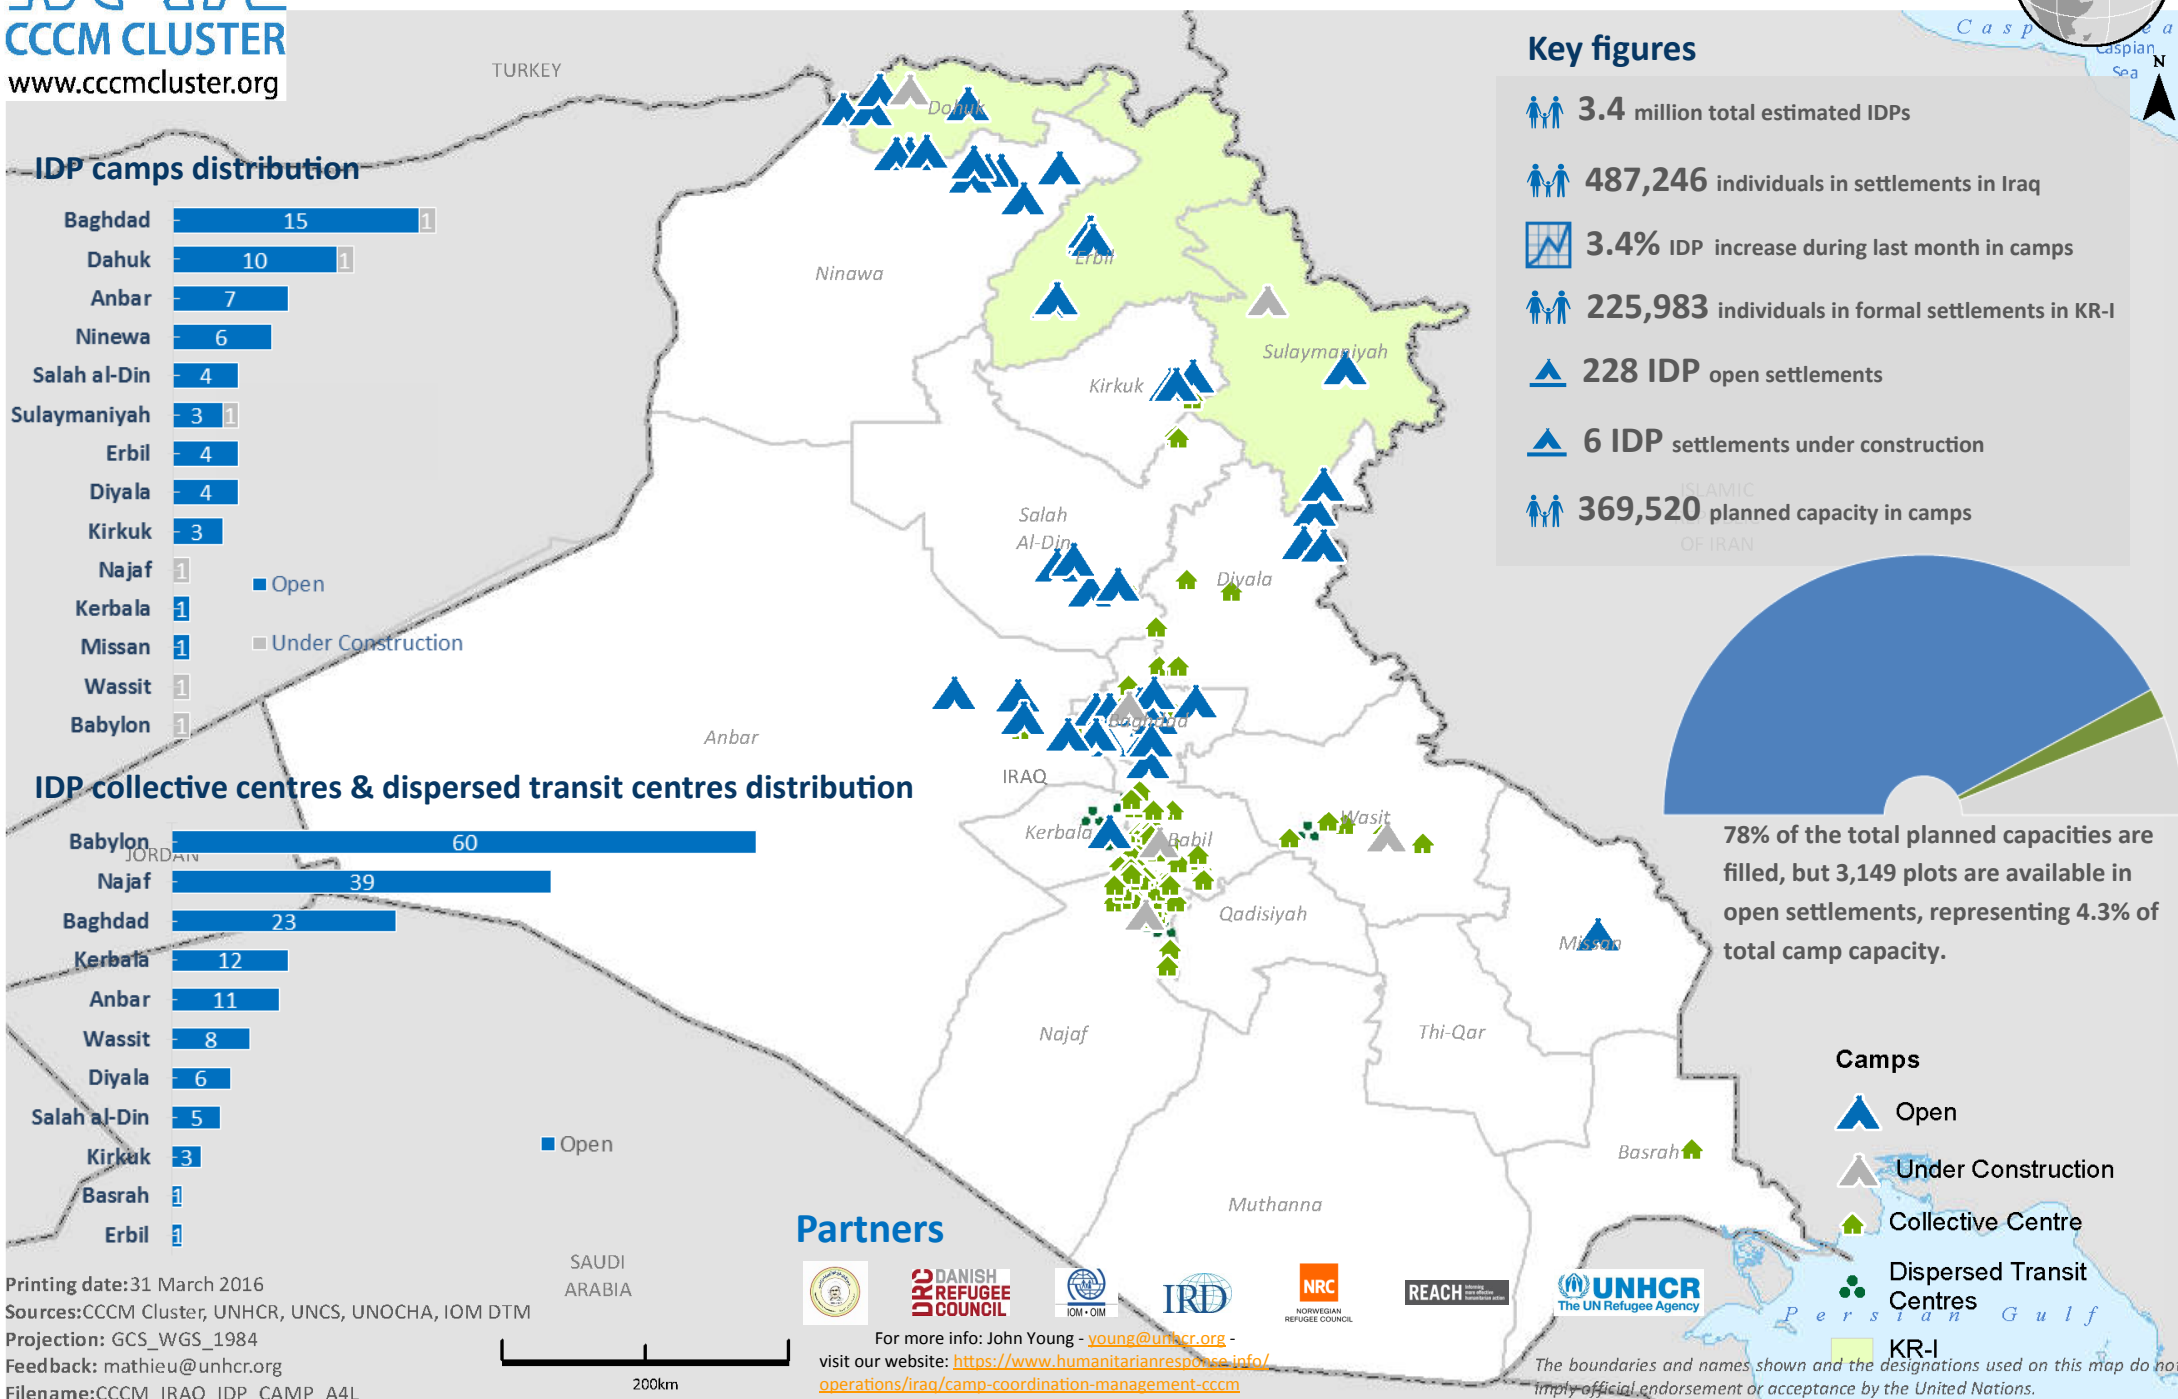

## IDP camps distribution

## IDP collective centres & dispersed transit centres distribution

## Key figures

- 3.4 million total estimated IDPs
- 487,246 individuals in settlements in Iraq
- 3.4% IDP increase during last month in camps
- 225,983 individuals in formal settlements in KR-I
- 228 IDP open settlements
- 6 IDP settlements under construction
- 369,520 planned capacity in camps

78% of the total planned capacities are filled, but 3,149 plots are available in open settlements, representing 4.3% of total camp capacity.