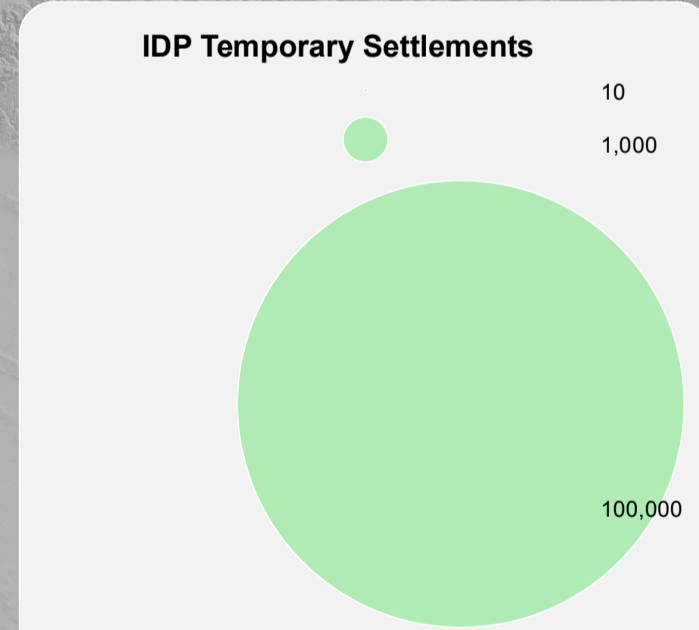

Construction lead agency

The information from the graph are from the Camp Service Mapping. Camp Area like Amriyat Al Falluja are considered as only 1 location. Therefore the construction lead at sectors level is only counted as 1 and not multiple construction. Information related to Mosul response are not reflected on this map.

- IPD Settlement Status**
- IDP Camp Open
 - IDP Camp Under Construction
 - UNHCR Construction Lead
 - IPD Collective Centre
 - Feuil's Events
 - Dispersed Transit Centres
 - Capital
 - Governorate Capital
 - District Capital
 - Village or town of interest
 - International Boundary
 - Kurdistan Governorates
 - Governorate Borders
 - District Borders

1 centimeter equals 18 kilometers
0 25 50 100
Kilometers