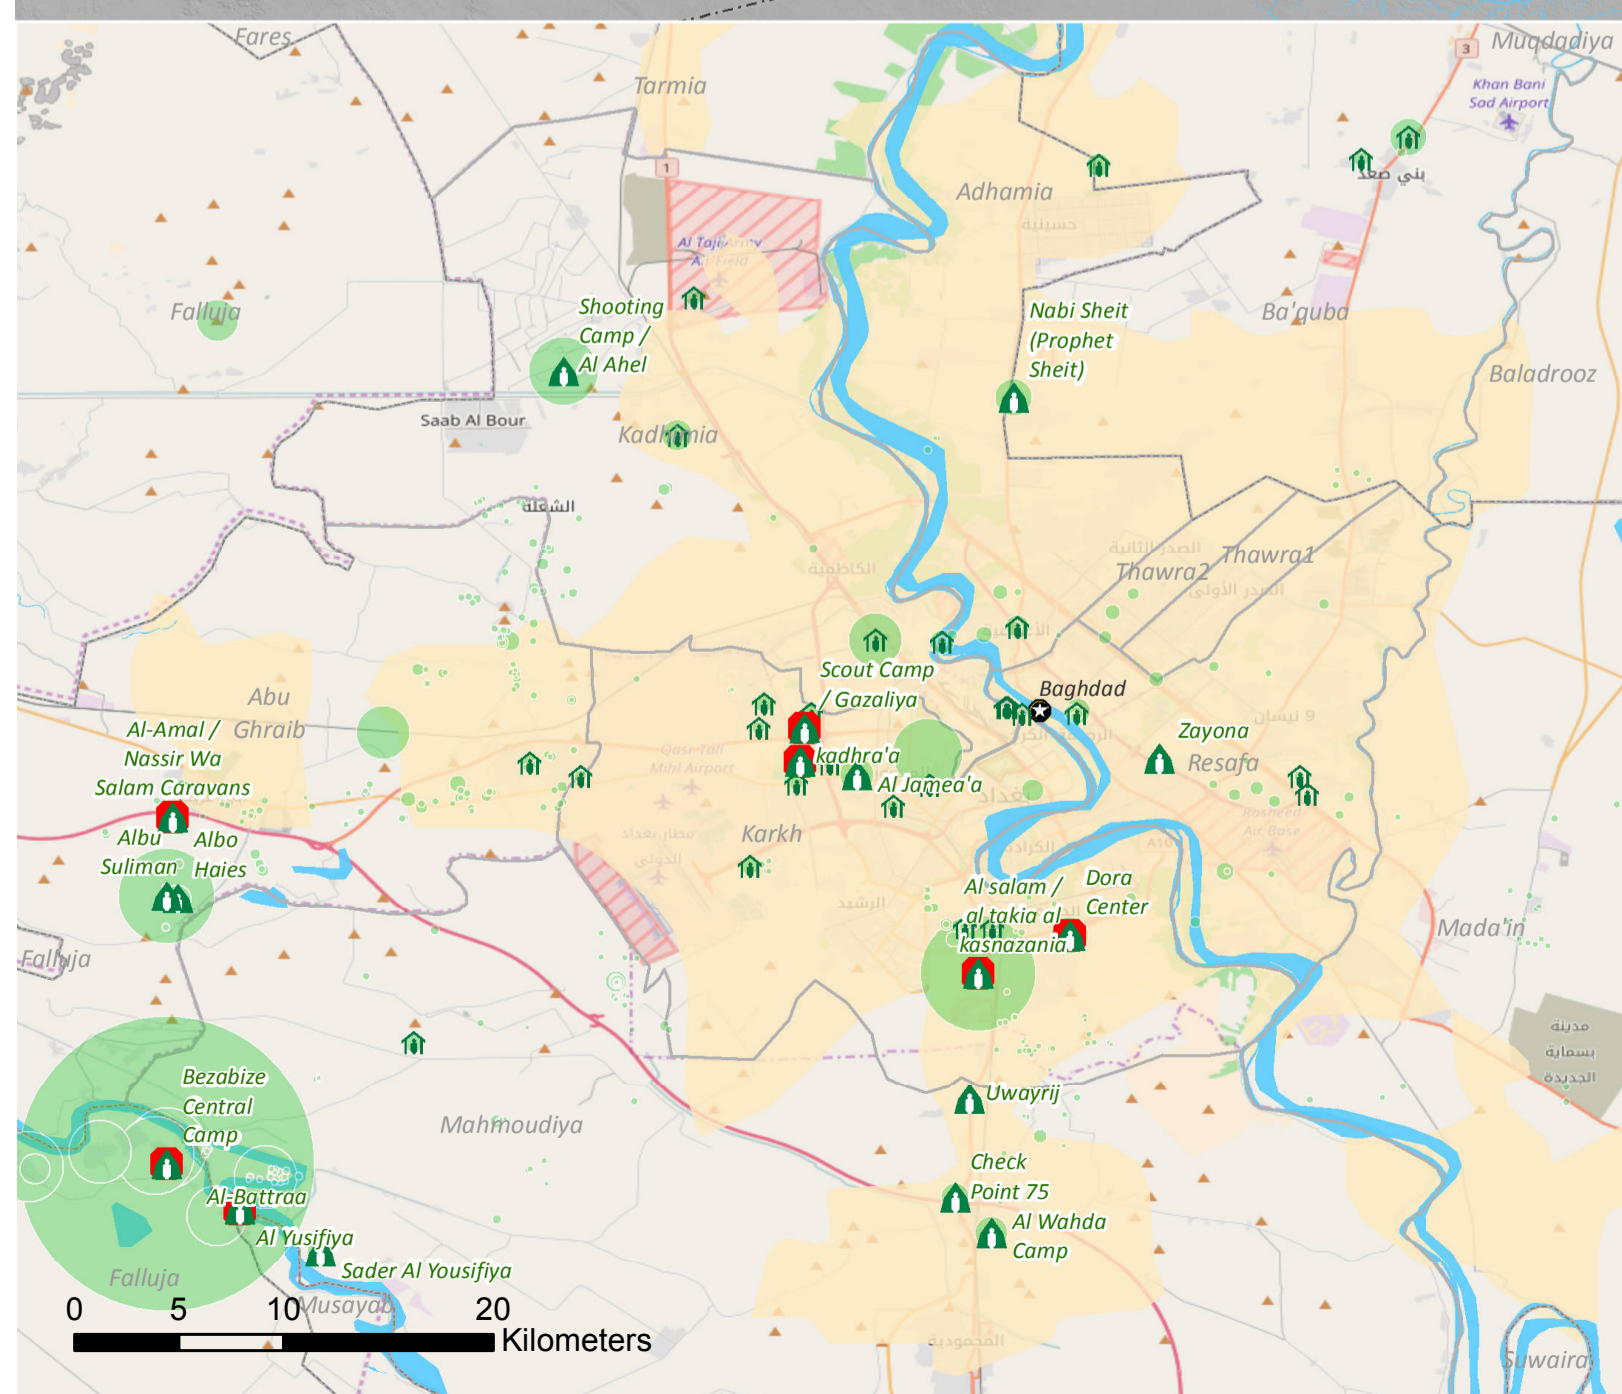

Construction lead agency

The information from the graph are from the Camp Service Mapping. Camp Area like Amriyat Al Falluja are considered as only 1 location. Therefore the construction lead at sectors level is only counted as 1 and not multiple construction. Information related to Mosul response are not reflected on this map.

- IPD Settlement Status**
- IDP Camp Open
 - IDP Camp Under Construction
 - UNHCR Construction Lead
 - IPD Collective Centre
 - Feuil's Events
 - Dispersed Transit Centres
 - Capital
 - Governorate Capital
 - District Capital
 - Village or town of interest
 - International Boundary
 - Kurdistan Governorates
 - Governorate Borders
 - District Borders

1 centimeter equals 18 kilometers
0 25 50 100
Kilometers