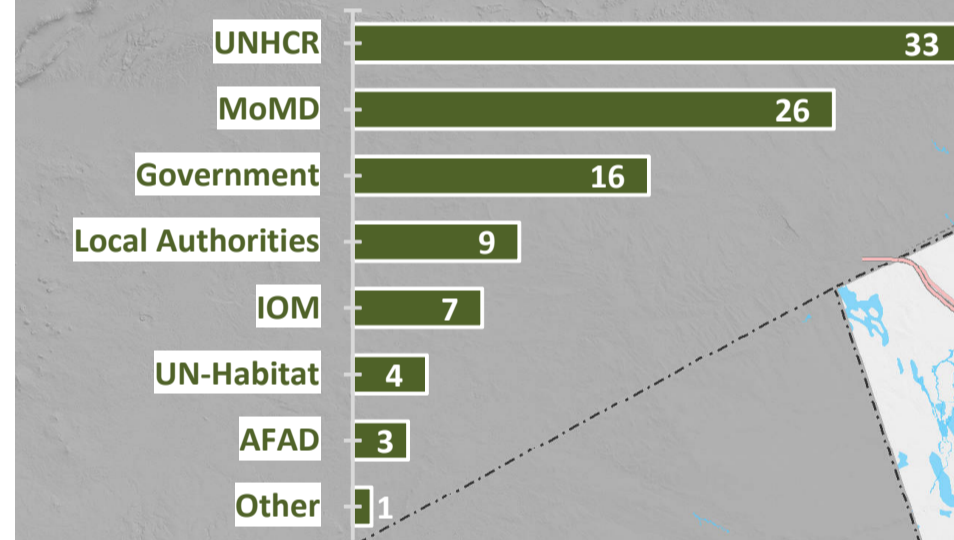

Construction lead agency

The information from the graph are from the Camp Service Mapping. Camp Area like Amriyat Al Falluja are considered as only 1 location. Therefore the construction lead at sectors level is only counted as 1 and not multiple construction. Information related to Mosul response are not reflected on this map.

- IPD Settlement Status**
- IDP Camp Open
 - IDP Camp Under Construction
 - UNHCR Construction Lead
 - IPD Collective Centre
 - Feuil's Events
 - Dispersed Transit Centres
 - Capital
 - Governorate Capital
 - District Capital
 - Village or town of interest
 - International Boundary
 - Kurdistan Governorates
 - Governorate Borders
 - District Borders

1 centimeter equals 18 kilometers
0 25 50 100
Kilometers