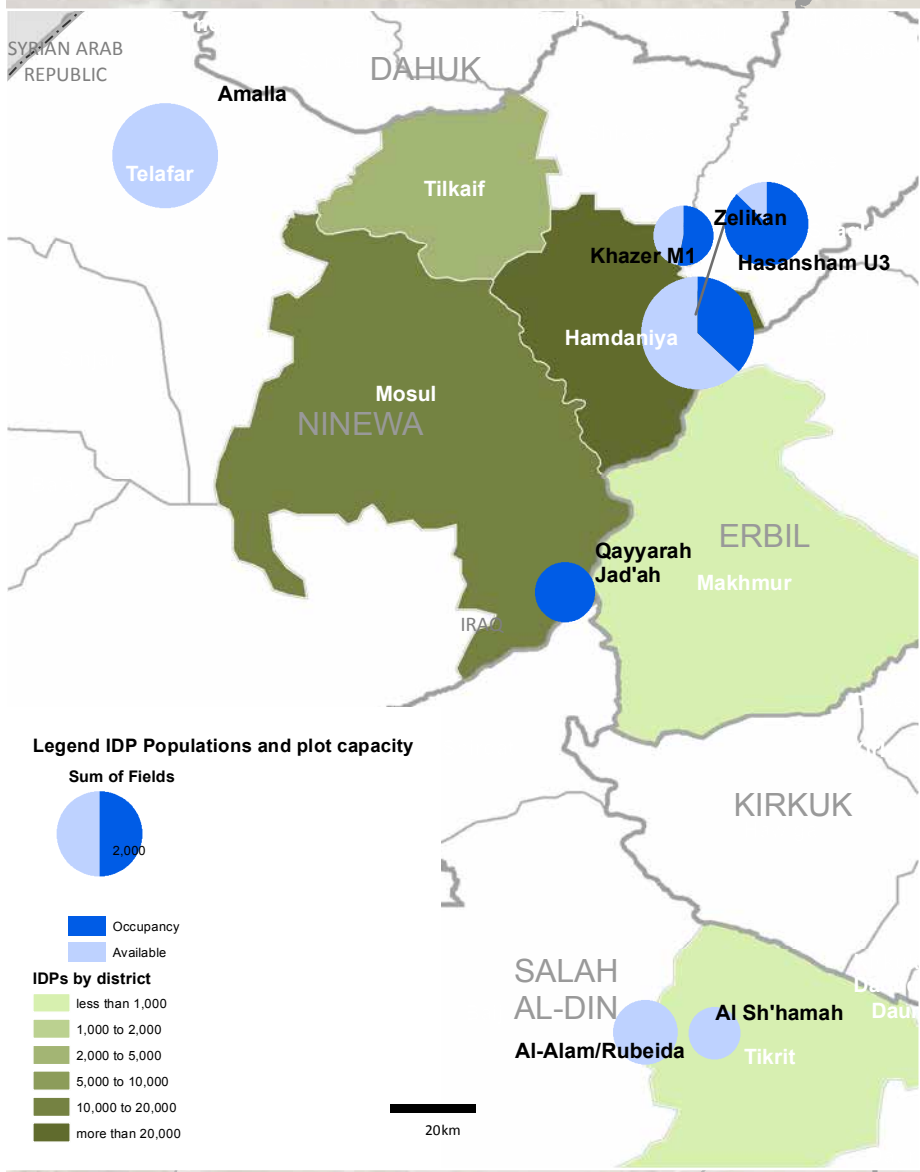

**Legend of Sites**

**Site by Type & Status**

- Camp, Open
- Camp, Under Construction
- Camp, Under Assessment
- Emergency Site, Under Construction
- Emergency Site, Under Assessment
- Emergency Site, no access
- Governorate capital
- International boundary
- Governorate boundary
- District boundary

Printing date: 12 Nov 2016  
 Sources: CCCM Cluster, UNHCR, UNCS, UNOCHA, IOM DTM  
 Data date: 12 Nov 2016  
 Projection: GCS\_WGS\_1984  
 Feedback: mathieu@unhcr.org  
 Filename: CCCM\_IRAQ\_IDP\_CAMP\_Mosul\_A3P

The boundaries and names shown and the designations used on this map do not imply official endorsement or acceptance by the United Nations. This map only displays the Mosul related IDP locations, some locations are still under assessment and are not shown on this map.