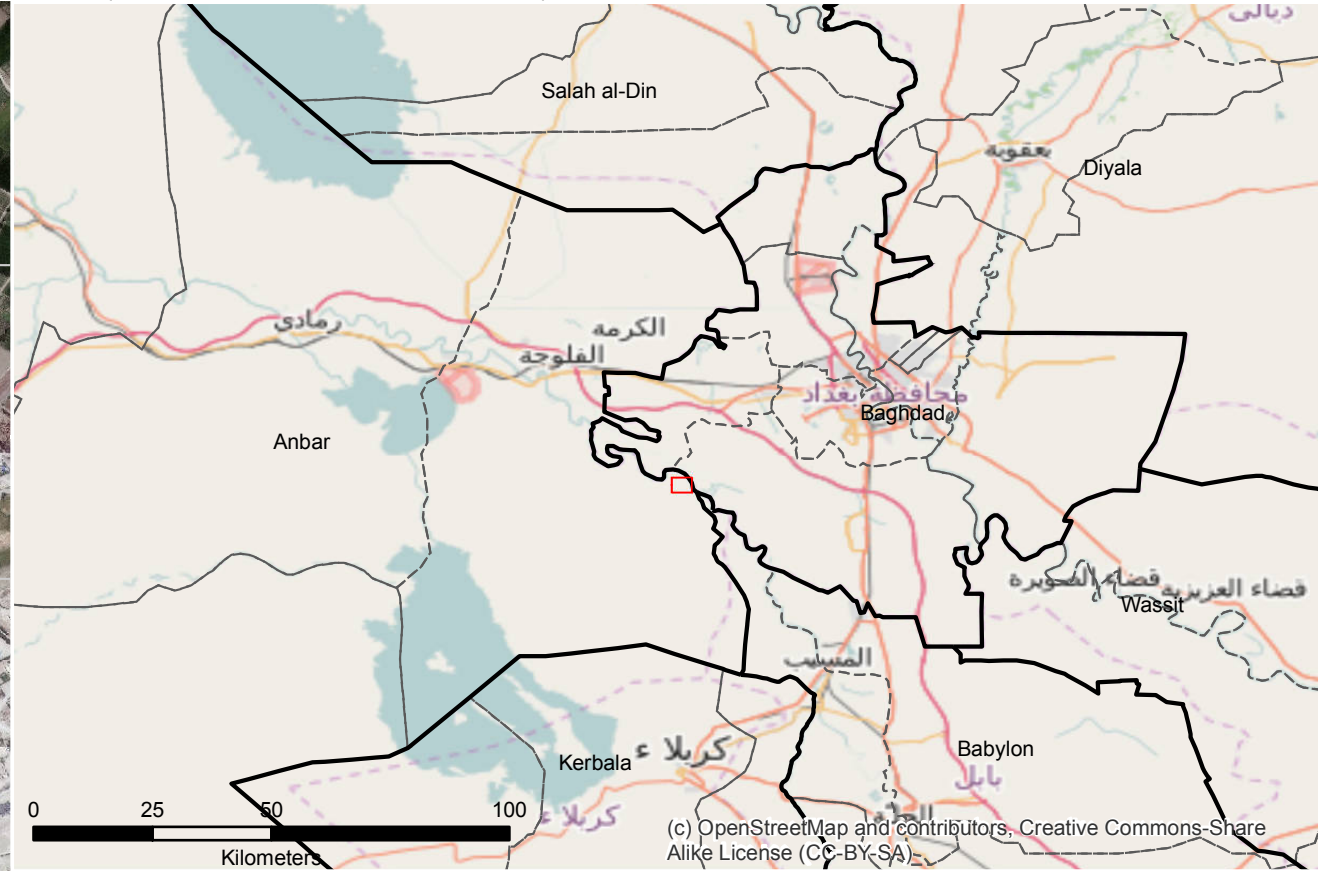

www.cccmcluster.org

(c) OpenStreetMap and contributors, Creative Commons-Share Alike License (CC-BY-SA)

Formal Settlement type

- Camp
- Self-settled Camp

Status

- Closed
- Open
- Wash facilities
- Camp Blocks

Facilities

- Health Centre
- Mosque

Printing date: 07 Aug 2016
 Sources: CCCM Cluster, UNHCR, UNCS, UNITAR-UNOSAT, Digital Globe, OSM
 Date data: 4 August 2016
 Projection: GCS_WGS_1984
 Feedback: mathieu@unhcr.org
 Filename: CCCM_IRAQ_IDP_CAMP_BzBz_A3L

The boundaries and names shown and the designations used on this map do not imply official endorsement or acceptance by the United Nations
 Copyright 2016 DigitalGlobe. Source: US Department of State, Humanitarian Information Unit, NextView License.
 Produced by UNITAR-UNOSAT.
 Image from 29 June, 13 June, and 2 May 2016.