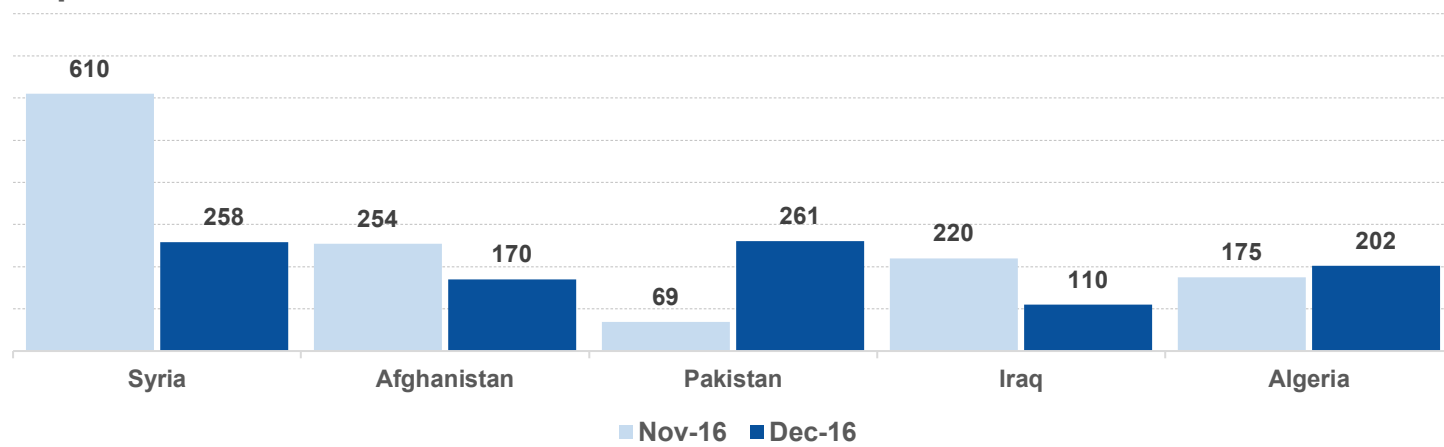

Top nationalities of arrivals in Greece