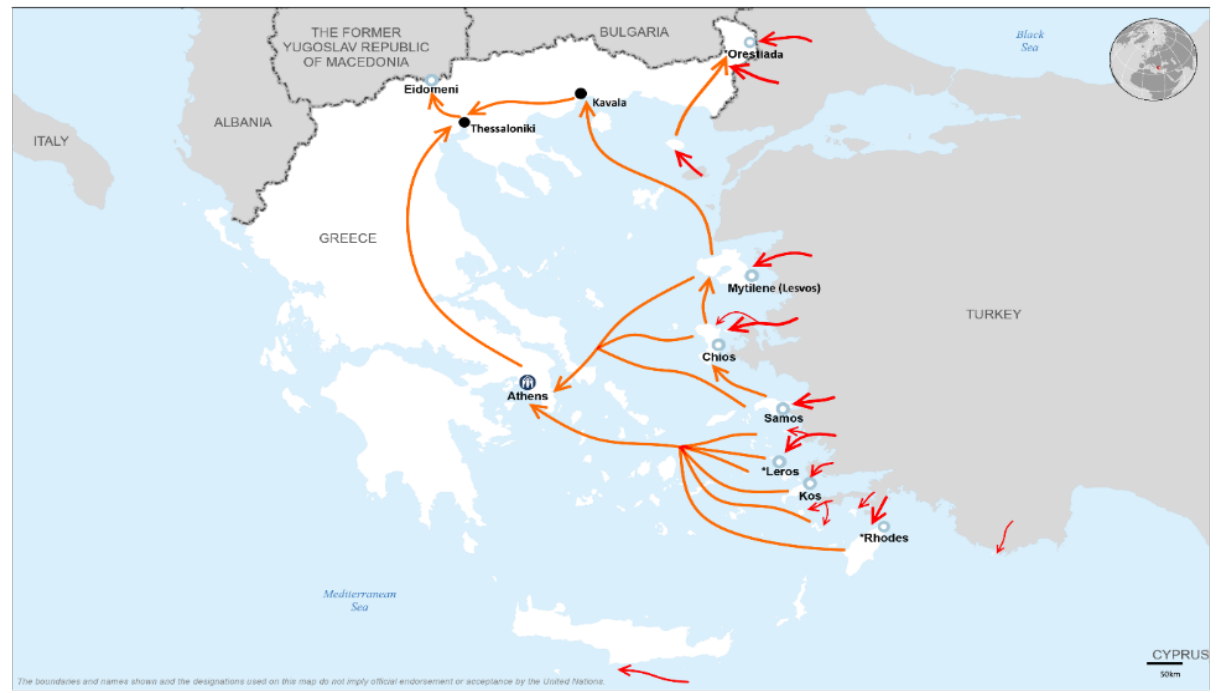

**Total arrivals in Greece (Jan - Dec 2016):** **173,450**

**Total arrivals in Greece during Jan 2017:** **1,053**

**Average daily arrivals during Jan 2017:** **42**

**Average daily arrivals during Dec 2016:** **54**

**Daily estimated departures from islands to Mainland:** **75**

**Estimated departures from islands to Mainland during Jan 2017:** **1,328**

**Dead and missing**  
**272 dead - 152 missing (2015)**  
**146 dead - 51 missing (Nov. 2016)**  
(Source: Hellenic Coast Guard, Greek territorial waters)