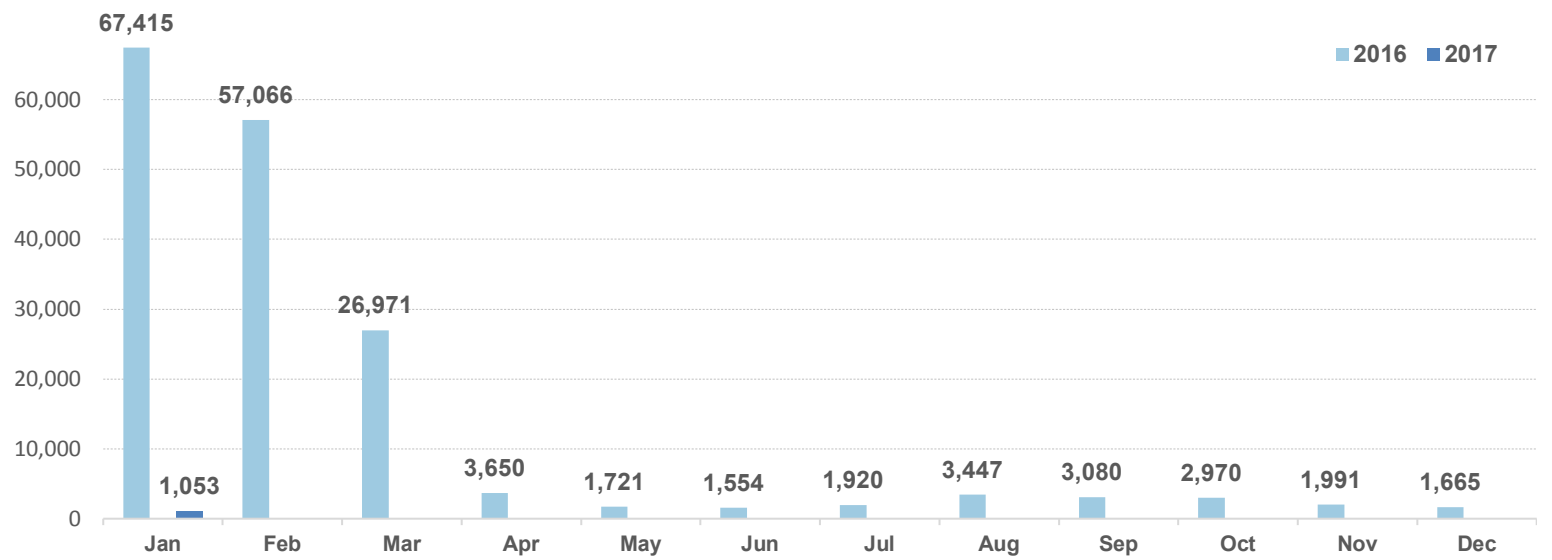

**Total arrivals in Greece (Jan - Dec 2016):** **173,450**

**Total arrivals in Greece during Jan 2017:** **1,053**

**Average daily arrivals during Jan 2017:** **42**

**Average daily arrivals during Dec 2016:** **54**

**Daily estimated departures from islands to Mainland:** **75**

**Estimated departures from islands to Mainland during Jan 2017:** **1,328**

**Dead and missing**  
**272 dead - 152 missing (2015)**  
**146 dead - 51 missing (Nov. 2016)**  
(Source: Hellenic Coast Guard, Greek territorial waters)

**Arrivals per month**

**Estimated # of arrivals during the last seven days**

(Based on arrivals or registration figures as provided by authorities, arrows indicating higher or lower number based on the day before)