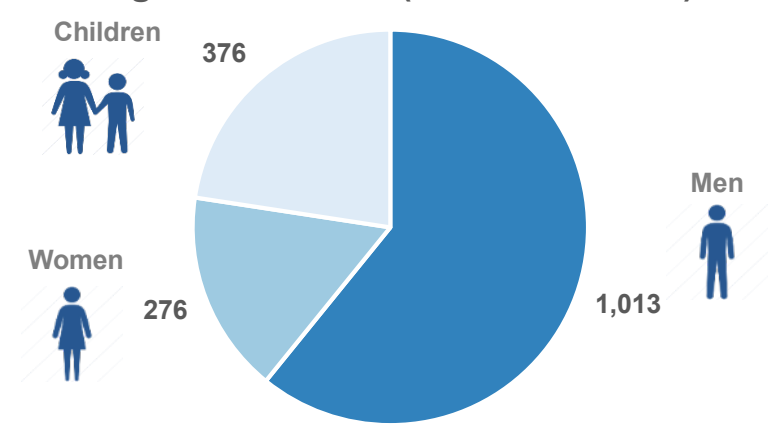

**Total Relocation Requests:** **13,865**  
**Implemented Transfers (Departures):** **7,441**

Source: Asylum service

**Top nationalities of arrivals in Greece**

Source: Hellenic Police. Partial data.

**Age and Gender (December 2016)**