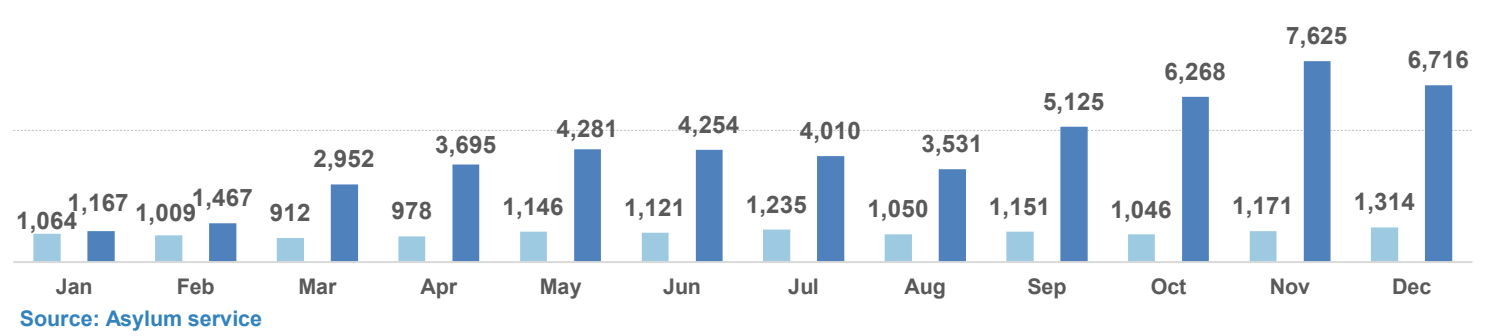

**Daily estimated departures from islands to Mainland:** **75**

**Estimated departures from islands to Mainland during Jan 2017:** **1,328**

**Dead and missing**  
**272 dead - 152 missing (2015)**  
**146 dead - 51 missing (Nov. 2016)**  
(Source: Hellenic Coast Guard, Greek territorial waters)

**Arrivals per month**

**Estimated # of arrivals during the last seven days**

(Based on arrivals or registration figures as provided by authorities, arrows indicating higher or lower number based on the day before)

19-01-2016	▲	72
20-01-2016	▼	49
21-01-2016	▼	36
22-01-2016	▼	22
23-01-2016	▲	99
24-01-2016	▼	5
25-01-2016	▼	0

**Asylum applications**

(Applications are not necessarily made by new arrivals)

**Relocation Procedures (up to 15 January)**