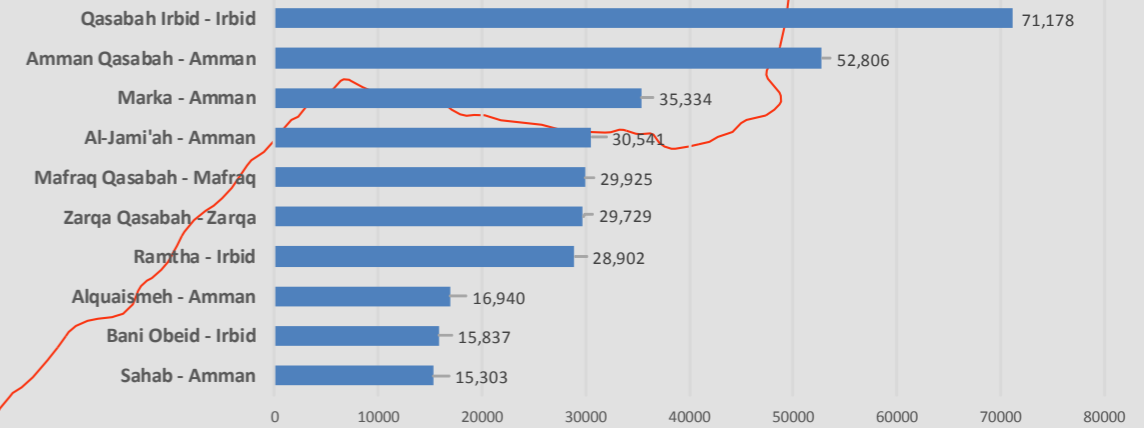

Syrian Refugees by Sub-District (Top Ten)

The boundaries and names shown and the designations used on this map do not imply official endorsement or acceptance by the United Nations.