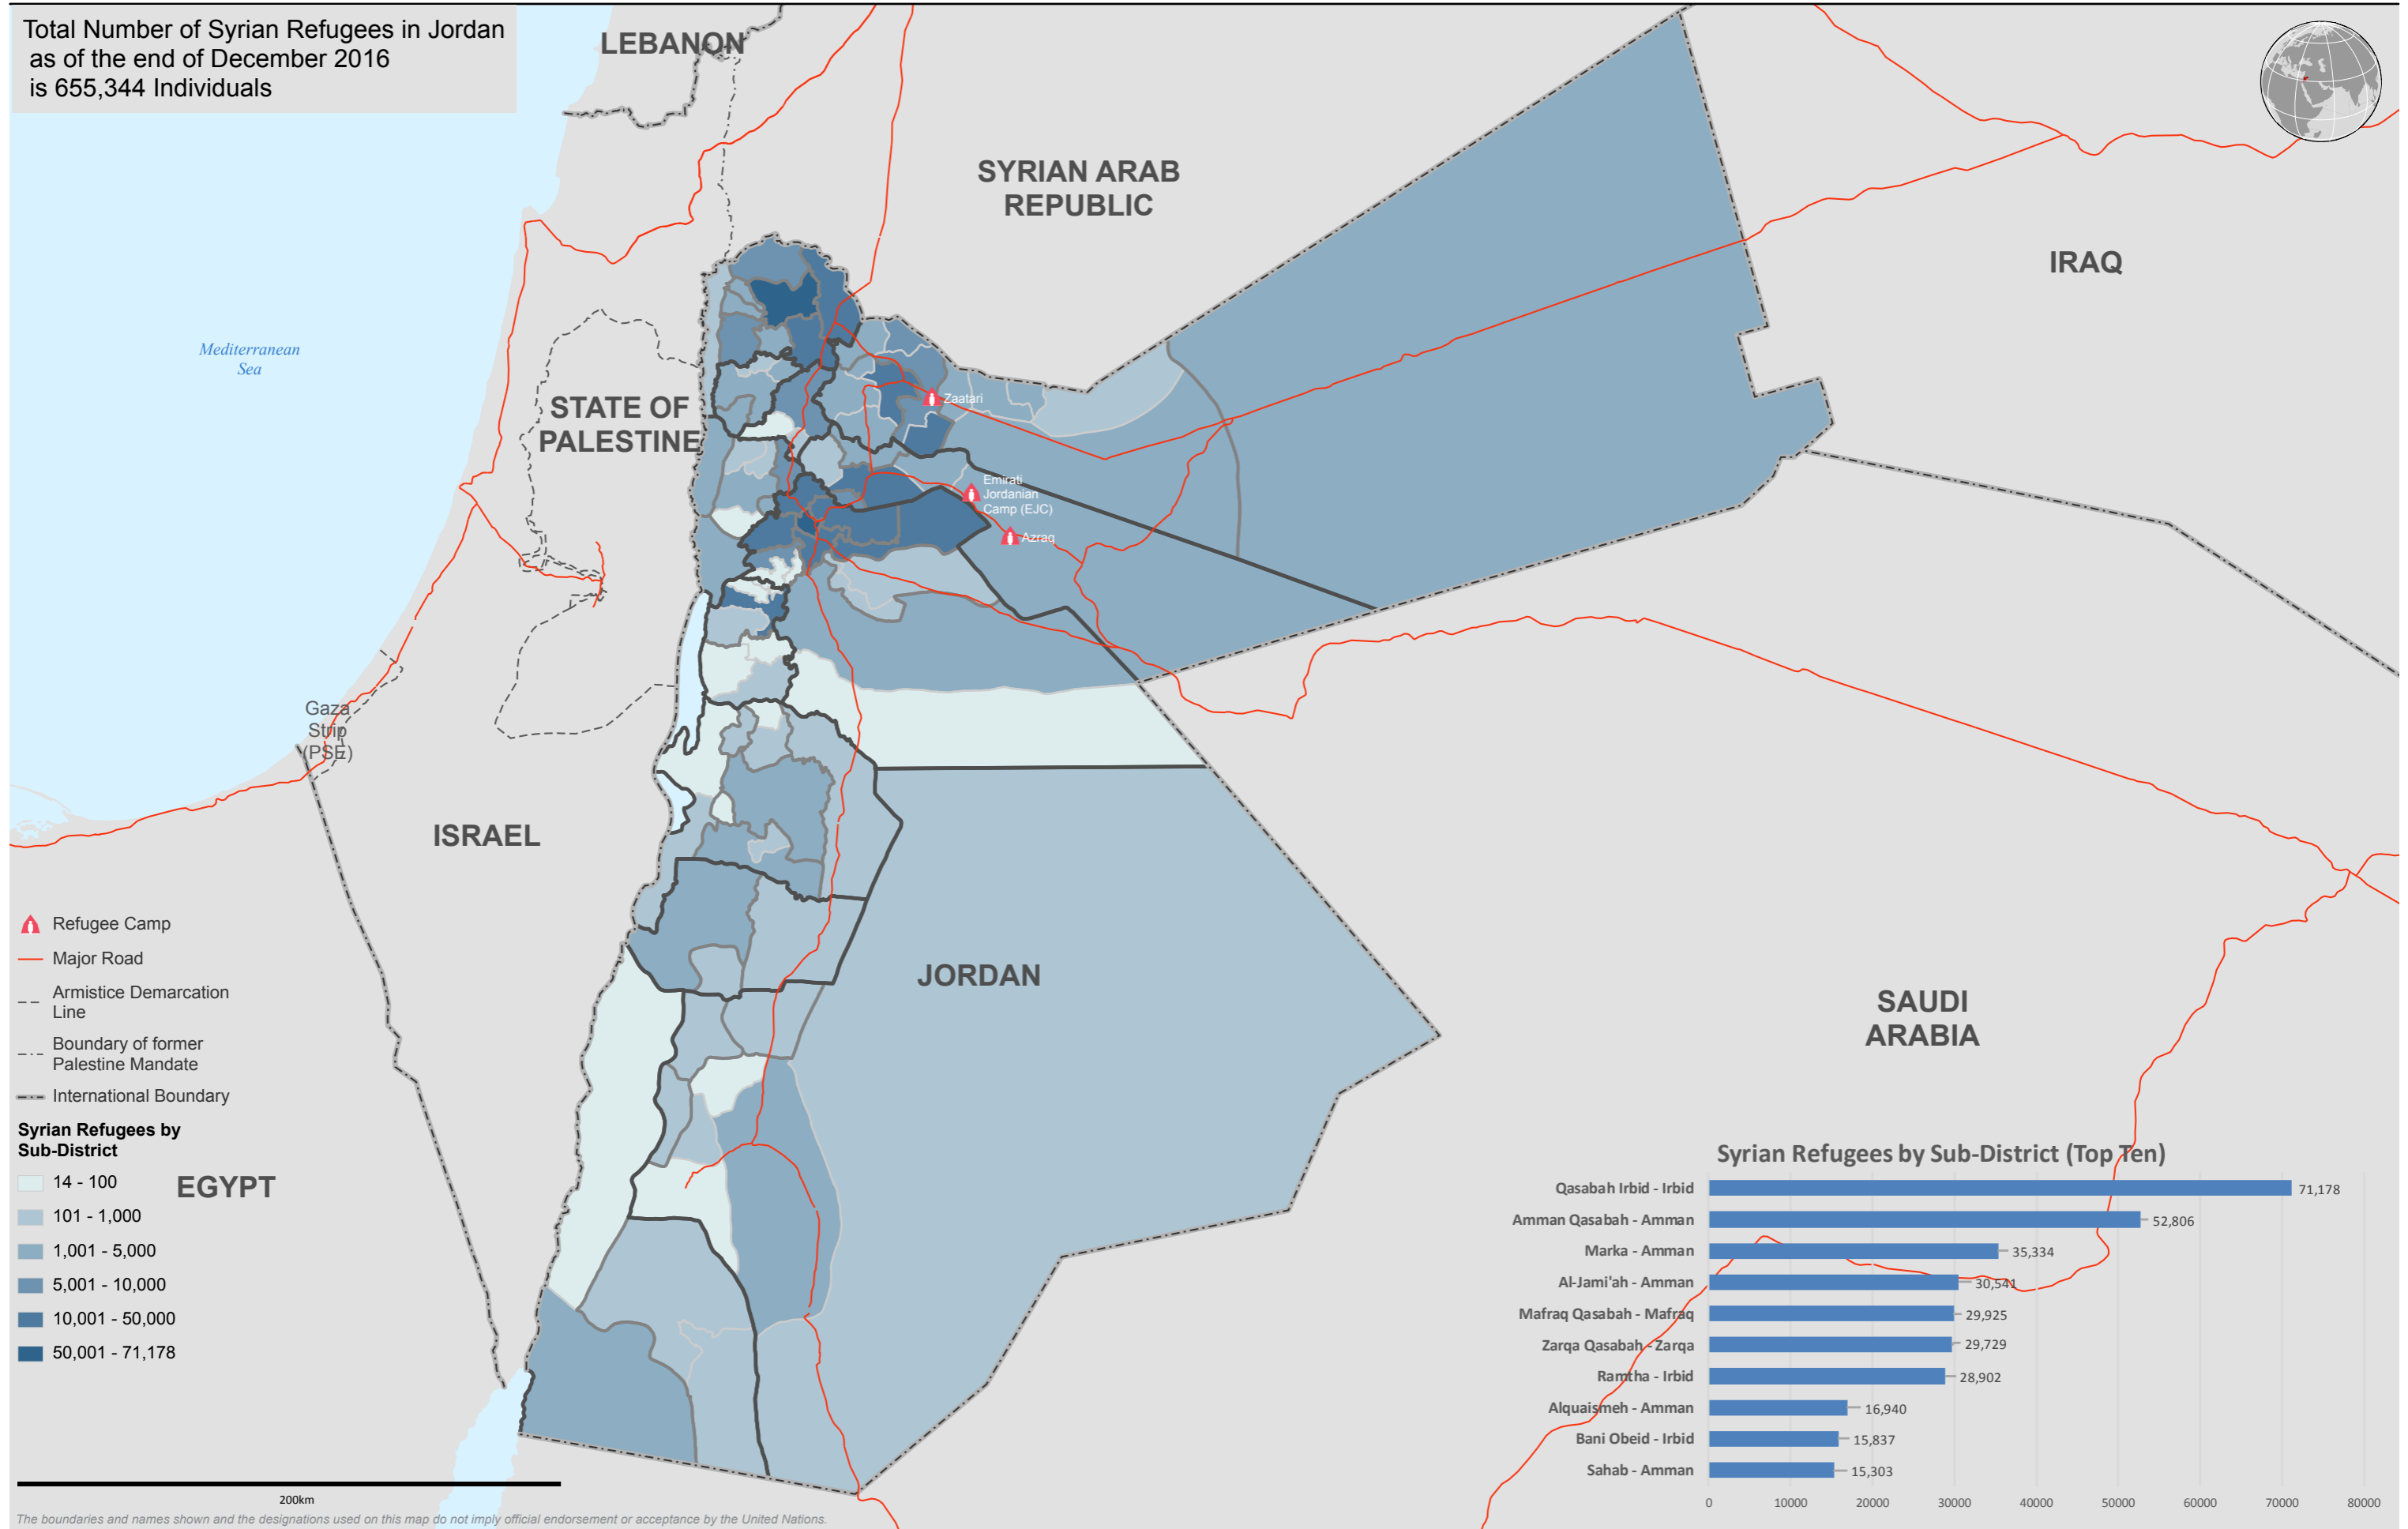

Syrian Refugees in Jordan - Sub District Level

Syrian Refugees in Jordan (Urban Only) as of 31 December 2016

Total Number of Syrian Refugees in Jordan as of the end of December 2016 is 655,344 Individuals

- Refugee Camp
- Major Road
- Armistice Demarcation Line
- Boundary of former Palestine Mandate
- International Boundary

- Syrian Refugees by Sub-District**
- 14 - 100
 - 101 - 1,000
 - 1,001 - 5,000
 - 5,001 - 10,000
 - 10,001 - 50,000
 - 50,001 - 71,178

Syrian Refugees by Sub-District (Top Ten)

The boundaries and names shown and the designations used on this map do not imply official endorsement or acceptance by the United Nations.