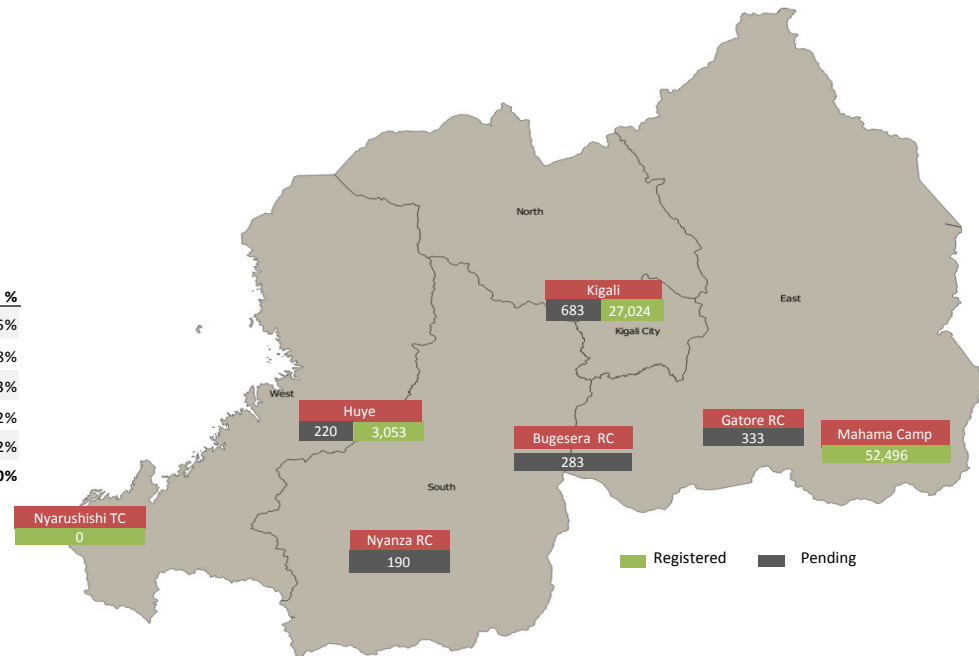

Registration Statistics

Registered 03 Feb-06 Feb 2017

| | |
|--------------|----------|
| Mahama | - |
| Kigali | - |
| Nyarushishi | - |
| Total | - |

Camp / Reception Centre Population

| | | |
|--------------|---------------|---------------|
| Bugesera* | 283 | 121 |
| Nyanza* | 190 | 87 |
| Nyarushishi* | - | - |
| Mahama | 52,496 | 18,664 |
| Gatore* | 333 | 300 |
| Kigali | 27,707 | 13,033 |
| Huye | 3,273 | 1,204 |
| Total | 84,282 | 33,409 |

Total Arrivals

Gatore Arrivals

| | |
|---------------|----------------------------|
| 84,282 | Total Active Refugees |
| 82,573 | Registered L2 |
| 1,709 | Registered L1** |
| 8,676 | Temporarily Inactivated*** |
| 92,958 | Active + Inactive Refugees |

Kigali Arrivals: 23 Bugesera Arrivals: 9 Nyarushishi Arrivals: 0

Daily Registration Trends

| Area of Origin | Age Cohort | Female | Male | Total | % |
|------------------|--|---------------|---------------|---------------|-------------|
| Kirundo | 0 - 4 years | 6,016 | 6,045 | 12,061 | 15% |
| Bujumbura Mairie | 5 - 11 years | 7,466 | 7,773 | 15,239 | 18% |
| Muyinga | 12 - 17 years | 5,366 | 5,321 | 10,687 | 13% |
| Ngozi | 18 - 59 years | 21,480 | 21,259 | 42,739 | 52% |
| Karuzi | 60 + years | 1,172 | 675 | 1,847 | 2% |
| Kayanza | Total | 41,500 | 41,073 | 82,573 | 100% |
| Cibitoke | Dependants of Burundian Refugees - Other Nationalities | | | | |
| Ruyigi | Origin | Female | Male | Total | |
| Gitega | Rwanda | 265 | 25 | 290 | |
| Bubanza | Tanzania | 2 | 1 | 3 | |
| Others | Belgium | 1 | | 1 | |
| | Kenya | 1 | | 1 | |
| | Uganda | 1 | | 1 | |
| Total | Total | 270 | 26 | 296 | |

* Source: MIDIMAR. All other sources are UNHCR

** Individuals registered in Nyanza, Gatore, Bugesera RCs have undergone level 1 biometric registration

*** Inactivated due to absence at food distribution for 3 or more consecutive months in Sep 15 - Jan 17 (7,219) or spontaneous departure to BDI (1,457)