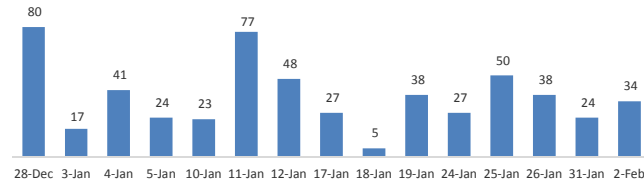

Total Arrivals

Gatore Arrivals

| | |
|---------------|----------------------------|
| 84,282 | Total Active Refugees |
| 82,573 | Registered L2 |
| 1,709 | Registered L1** |
| 8,676 | Temporarily Inactivated*** |
| 92,958 | Active + Inactive Refugees |

Kigali Arrivals: 23 Bugesera Arrivals: 9 Nyarushishi Arrivals: 0

Daily Registration Trends

| Area of Origin | Age Cohort | Female | Male | Total | % |
|------------------|--|---------------|---------------|---------------|-------------|
| Kirundo | 0 - 4 years | 6,016 | 6,045 | 12,061 | 15% |
| Bujumbura Mairie | 5 - 11 years | 7,466 | 7,773 | 15,239 | 18% |
| Muyinga | 12 - 17 years | 5,366 | 5,321 | 10,687 | 13% |
| Ngozi | 18 - 59 years | 21,480 | 21,259 | 42,739 | 52% |
| Karuzi | 60 + years | 1,172 | 675 | 1,847 | 2% |
| Kayanza | Total | 41,500 | 41,073 | 82,573 | 100% |
| Cibitoke | Dependants of Burundian Refugees - Other Nationalities | | | | |
| Ruyigi | Origin | Female | Male | Total | |
| Gitega | Rwanda | 265 | 25 | 290 | |
| Bubanza | Tanzania | 2 | 1 | 3 | |
| Others | Belgium | 1 | | 1 | |
| | Kenya | 1 | | 1 | |
| | Uganda | 1 | | 1 | |
| Total | Total | 270 | 26 | 296 | |