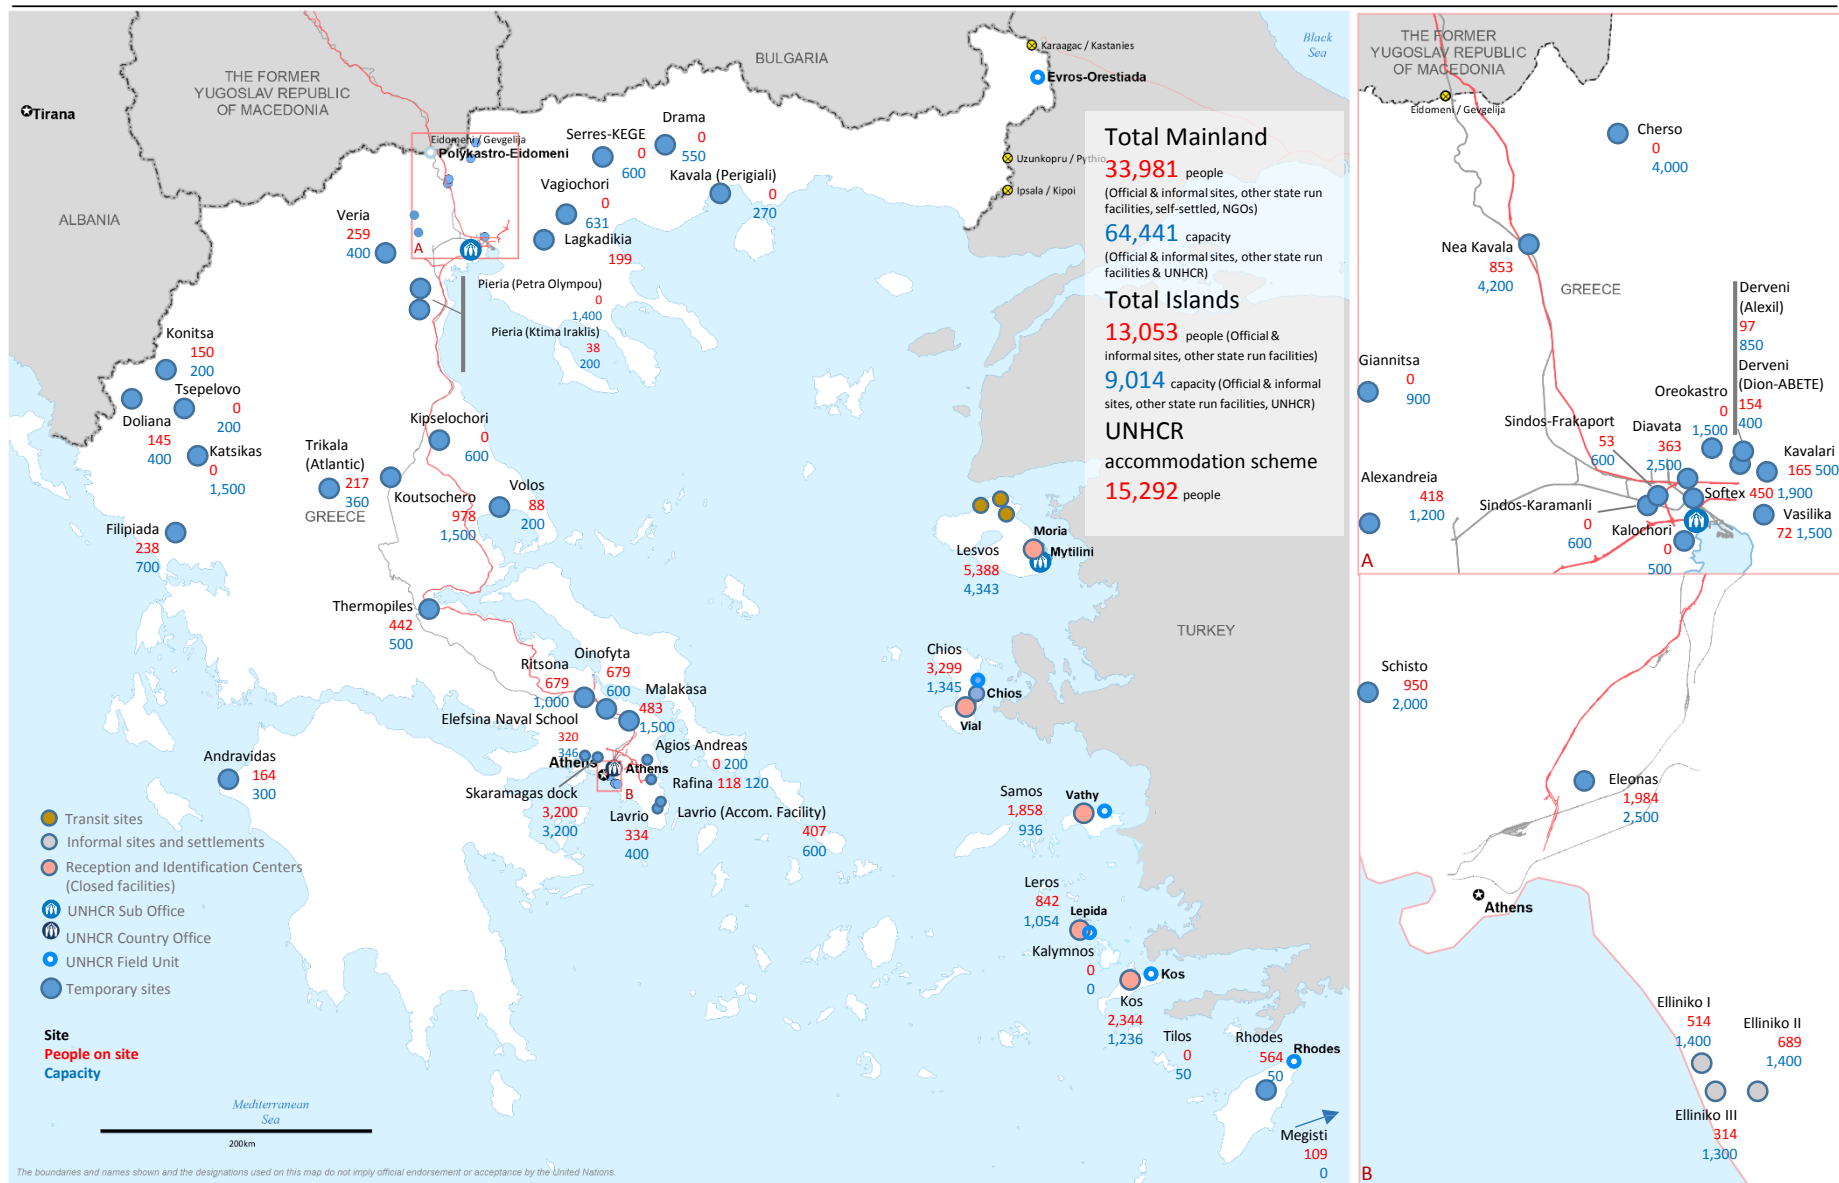

# Europe Refugee Emergency

Daily map indicating capacity and occupancy (Governmental figures)

As of 21 February 2017 08:00 a.m. EET

Presence and capacity are based on Governmental figures from the Coordination Centre for the Management of the Refugee Crisis, as of 21/02/2017 10:00 a.m. Eastern European Time. Online map with additional information: <http://www.unhcr.gr/sites>