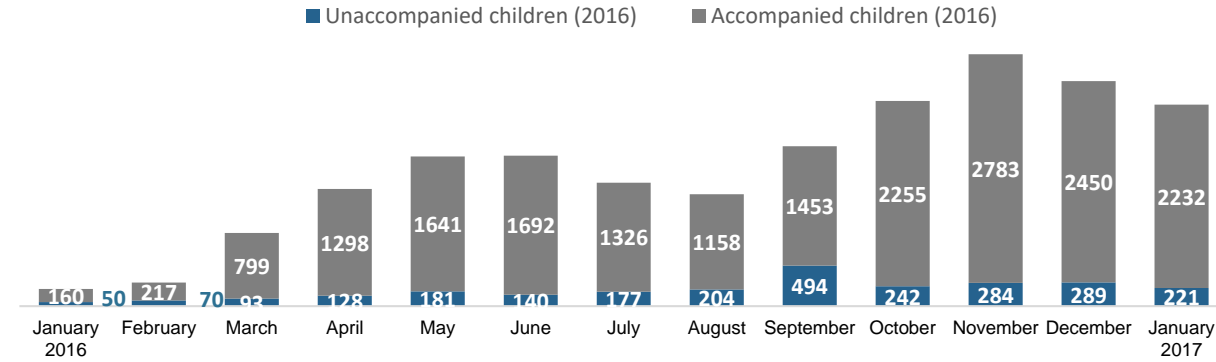

## Key figures

**20,500** estimated number of refugee and migrant children across Greece. Among them **2,100 UAC**

**4,027** children have been relocated from Greece, as of end of February. Among them **205 UASC** (4 November 2015 – 28 Feb 2017)

**53** accompanied children have been returned to Turkey through the EU-Turkey statement (20 March 2016- 28 Feb 2017)

Relocated from Greece  
Children-adults breakdown)

Number of UASC per country of relocation  
(Relocated or in the process to be relocated)

**2,500** children attending formal education afternoon reception classes in schools from temporary accommodation sites ( Source: Ministry of Education)

Asylum applications January 2016 - January 2017  
(accompanied and unaccompanied children)