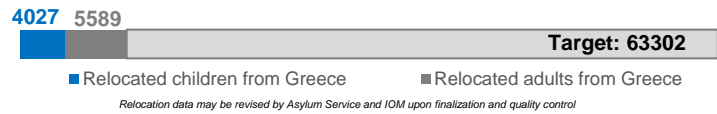

Refugee and migrant children in Greece

As of 28 February 2017

Key figures

20,500 estimated number of refugee and migrant children across Greece. Among them **2,100 UAC**

4,027 children have been relocated from Greece, as of end of February. Among them **205 UASC** (4 November 2015 – 28 Feb 2017)

53 accompanied children have been returned to Turkey through the EU-Turkey statement (20 March 2016- 28 Feb 2017)

Relocated from Greece
Children-adults breakdown)