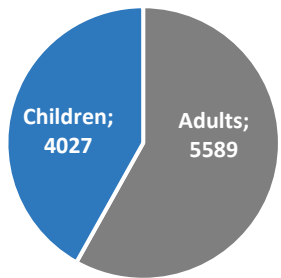

Refugee and migrant children in Greece

As of 28 February 2017

Key figures

20,500 estimated number of refugee and migrant children across Greece. Among them **2,100 UAC**

4,027 children have been relocated from Greece, as of end of February. Among them **205 UASC** (4 November 2015 – 28 Feb 2017)

53 accompanied children have been returned to Turkey through the EU-Turkey statement (20 March 2016- 28 Feb 2017)

Relocated from Greece
Children-adults breakdown)