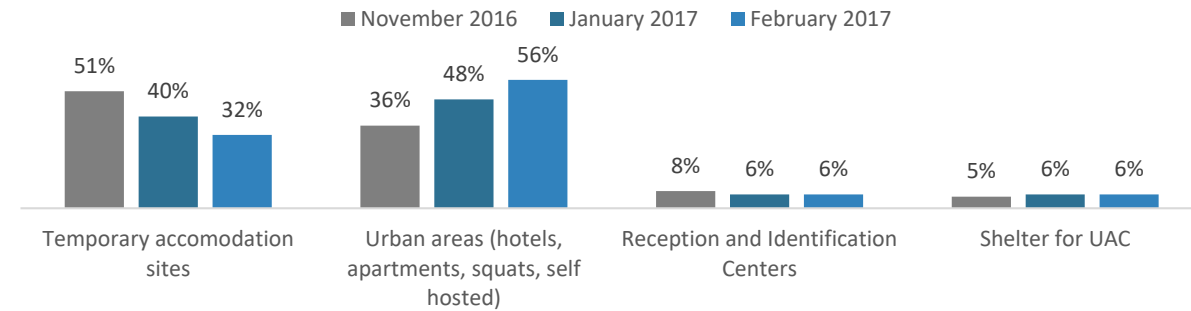

Percentage of children per type of location
(November 2016 vs January 2017 vs February 2017)