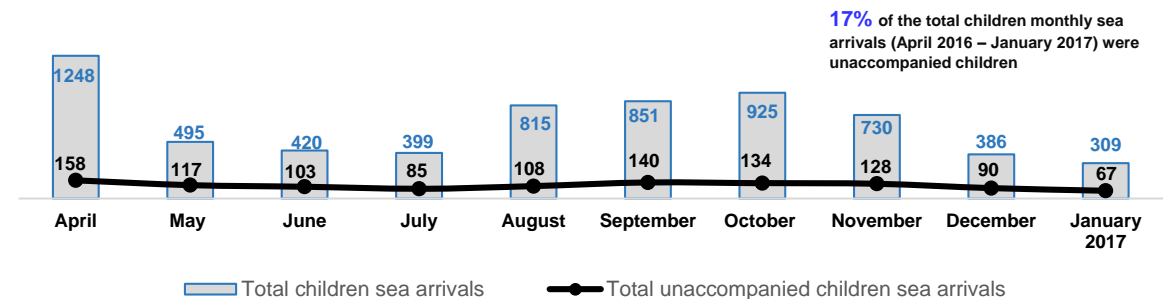

Refugee and migrant children arrivals
April 2016 - January 2017

*Secondary analysis of data by the following sources: RIS, MoMP, Hellenic Police, EKKA, UNICEF, IOM, UNHCR, Greek Asylum Service