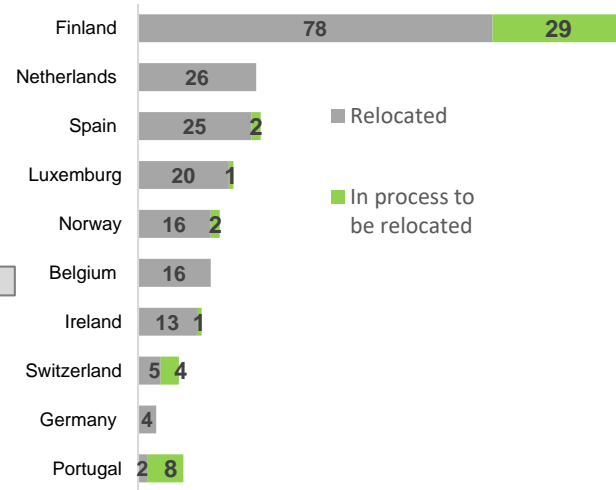

## Key figures

**20,500** estimated number of refugee and migrant children across Greece. Among them **2,100 UAC**

**4,027** children have been relocated from Greece, as of end of February. Among them **205 UASC** (4 November 2015 – 28 Feb 2017)

**53** accompanied children have been returned to Turkey through the EU-Turkey statement (20 March 2016- 28 Feb 2017)

Relocated from Greece  
Children-adults breakdown)

Number of UASC per country of relocation  
(Relocated or in the process to be relocated)