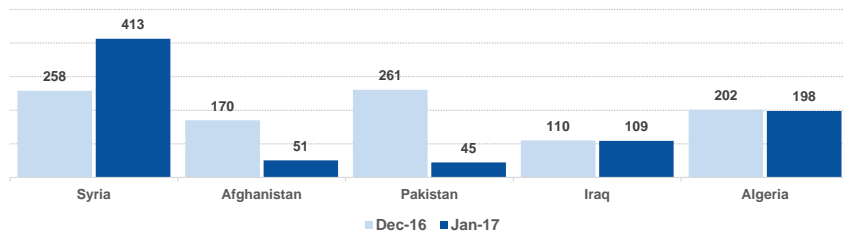

Top nationalities of arrivals in Greece