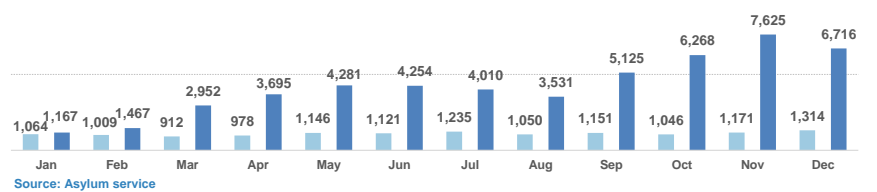

**Daily estimated departures from islands to Mainland:** **10**

**Estimated departures from islands to Mainland during March 2017:** **679**

**Dead and missing**  
272 dead - 152 missing (2015)  
146 dead - 51 missing (Nov. 2016)  
(Source: Hellenic Coast Guard, Greek territorial waters)

**Estimated # of arrivals during the last seven days**

(Based on arrivals or registration figures as provided by authorities, arrows indicating higher or lower number based on the day before)

6/03/2017	▲	68
7/03/2017	▼	32
8/03/2017	▼	0
9/03/2017	▶	0
10/03/2017	▲	2
11/03/2017	▲	84
12/03/2017	▼	0

**Arrivals per month**

**Asylum applications**

(Applications are not necessarily made by new arrivals)

**Relocation Procedures (up to 12 February)**

**Total Relocation Requests:** **15,625**  
**Implemented Transfers (Departures):** **8,846**  
Source: Asylum service