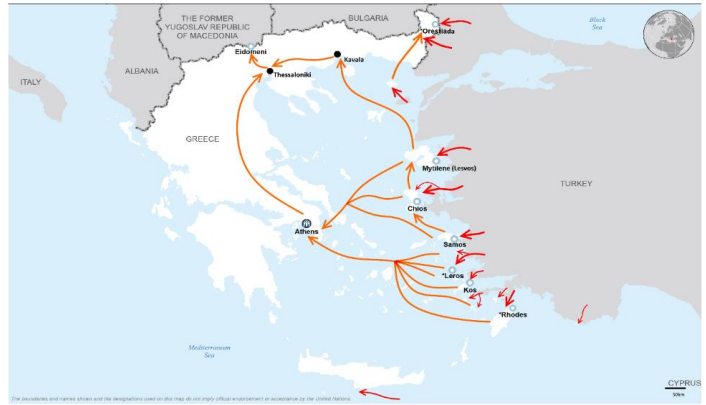

**Total arrivals in Greece (Jan - Mar 2017):** **2,813**

**Total arrivals in Greece during Mar 2017:** **329**

**Average daily arrivals during Mar 2017:** **27**

**Average daily arrivals during Feb 2017:** **39**

**Daily estimated departures from islands to Mainland:** **10**

**Estimated departures from islands to Mainland during March 2017:** **679**

**Dead and missing**  
272 dead - 152 missing (2015)  
146 dead - 51 missing (Nov. 2016)  
(Source: Hellenic Coast Guard, Greek territorial waters)