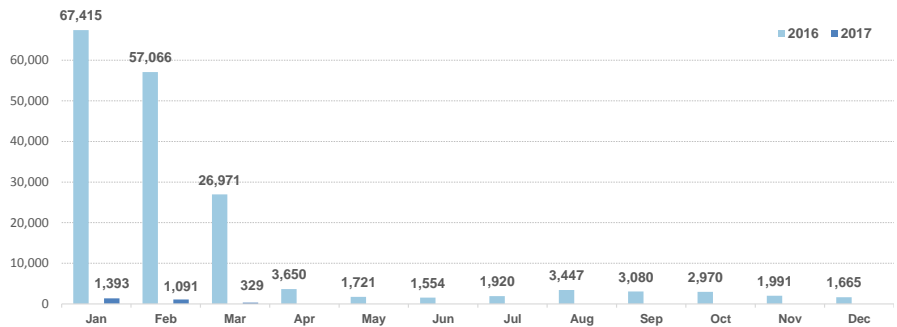

Arrivals per month