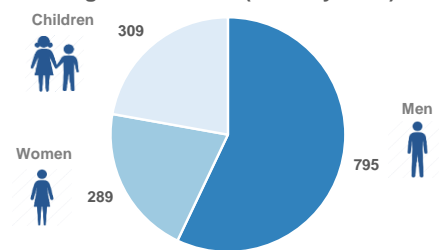

Age and Gender (January 2017)