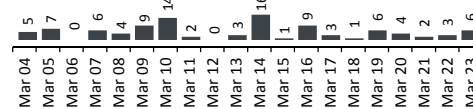

Registration Statistics

Registered from 21-23 Mar 2017

Mahama	144
Kigali	
Nyarushishi	
Total	144

Camp / Reception Centre Population

Bugesera*	40	21
Nyanza*	13	11
Nyarushishi*	1	1
Mahama	53,532	18,942
Gatore*	163	107
Kigali	27,935	13,765
Huye	3,254	1,230
Total	84,938	34,077

Total Arrivals

Gatore Arrivals

84,938	Total Active Refugees
84,489	Registered L2
449	Registered L1**
8,906	Temporarily Inactivated***
93,844	Active + Inactive Refugees

Kigali Arrivals:9 Bugesera Arrivals: 1 Nyanza Arrivals: 0