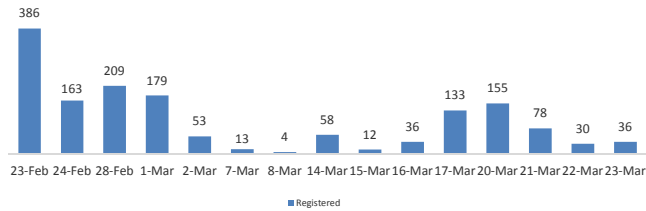

Registration Statistics

Registered from 21-23 Mar 2017

Mahama	144
Kigali	
Nyarushishi	
Total	144

Camp / Reception Centre Population

Bugesera*	40	21
Nyanza*	13	11
Nyarushishi*	1	1
Mahama	53,532	18,942
Gatore*	163	107
Kigali	27,935	13,765
Huye	3,254	1,230
Total	84,938	34,077

Total Arrivals

Gatore Arrivals

84,938	Total Active Refugees
84,489	Registered L2
449	Registered L1**
8,906	Temporarily Inactivated***
93,844	Active + Inactive Refugees

Kigali Arrivals:9 Bugesera Arrivals: 1 Nyanza Arrivals: 0

Daily Registration Trends

Area of Origin

Kirundo	36,441	43%
Bujumbura Mairie	30,595	36%
Muyinga	8,037	10%
Ngozi	2,706	3%
Karuzi	1,171	1%
Kayanza	945	1%
Cibitoke	933	1%
Ruyigi	453	1%
Gitega	592	1%
Bubanza	481	1%
Others	2,135	3%
Total	84,489	

Age Cohort

Age Cohort	Female	Male	Total	%
0 - 4 years	6,166	6,423	12,589	15%
5 - 11 years	7,731	7,877	15,608	18%
12 - 17 years	5,330	5,636	10,966	13%
18 - 59 years	21,480	22,039	43,519	52%
60 + years	1,156	651	1,807	2%
Total	41,863	42,626	84,489	100%