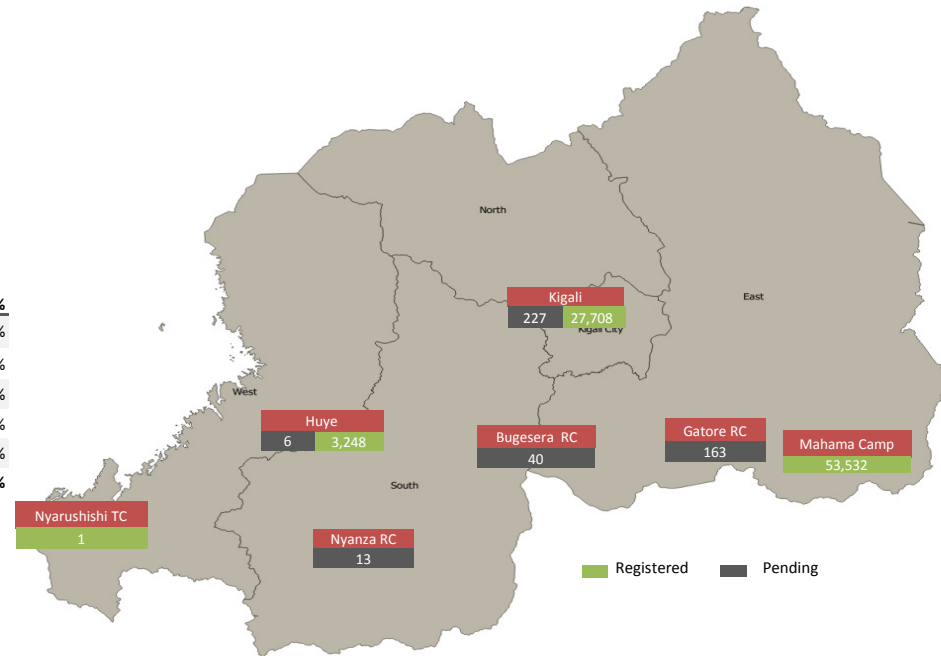

Total Arrivals

Gatore Arrivals

84,938	Total Active Refugees
84,489	Registered L2
449	Registered L1**
8,906	Temporarily Inactivated***
93,844	Active + Inactive Refugees

Kigali Arrivals:9 Bugesera Arrivals: 1 Nyanza Arrivals: 0

Daily Registration Trends

Area of Origin

Kirundo	36,441	43%
Bujumbura Mairie	30,595	36%
Muyinga	8,037	10%
Ngozi	2,706	3%
Karuzi	1,171	1%
Kayanza	945	1%
Cibitoke	933	1%
Ruyigi	453	1%
Gitega	592	1%
Bubanza	481	1%
Others	2,135	3%
Total	84,489	

Age Cohort

Age Cohort	Female	Male	Total	%
0 - 4 years	6,166	6,423	12,589	15%
5 - 11 years	7,731	7,877	15,608	18%
12 - 17 years	5,330	5,636	10,966	13%
18 - 59 years	21,480	22,039	43,519	52%
60 + years	1,156	651	1,807	2%
Total	41,863	42,626	84,489	100%

Dependants of Burundian Refugees - Other Nationalities

Origin	Female	Male	Total
Rwanda	275	26	301
Tanzania	2	1	3
Belgium	1		1
Kenya	1		1
Uganda	1		1
Total	280	27	307

* Source: MIDIMAR. All other sources are UNHCR