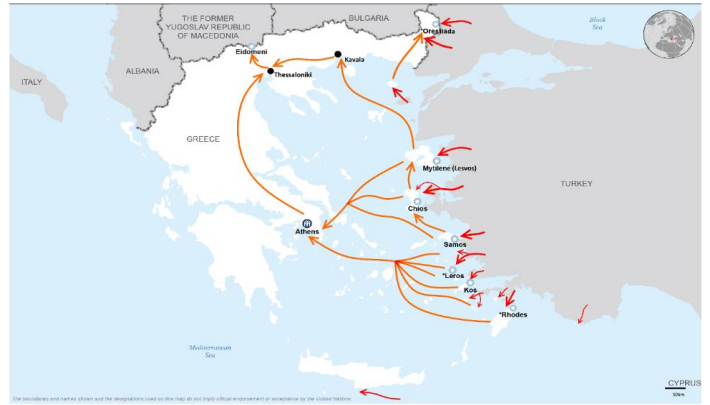

Total arrivals in Greece (Jan - Apr 2017): **4,103**

Total arrivals in Greece during Apr 2017: **96**

Average daily arrivals during Apr 2017: **32**

Average daily arrivals during Mar 2017: **49**

Daily estimated departures from islands to Mainland: **17**

Estimated departures from islands to Mainland during April 2017: **39**

Dead and missing
272 dead - 152 missing (2015)
146 dead - 51 missing (Dec. 2016)

(Source: Hellenic Coast Guard, Greek territorial waters)