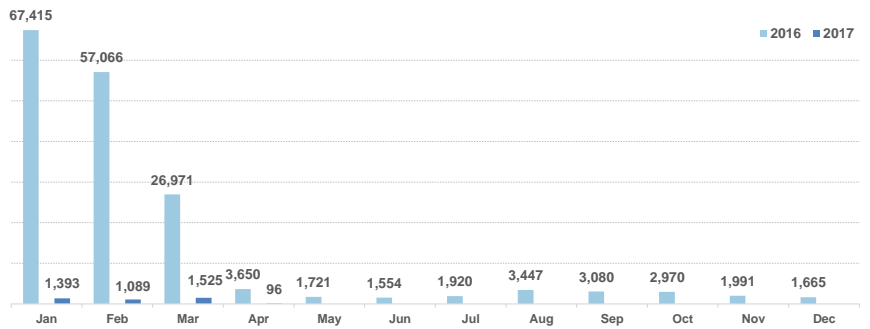

Arrivals per month