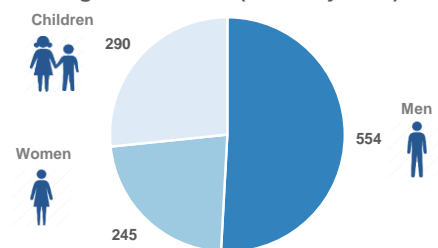

Age and Gender (February 2017)