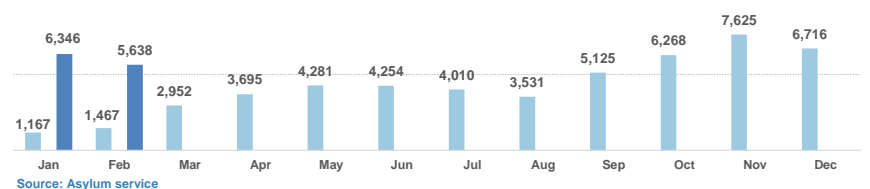

Estimated # of arrivals during the last seven days
(Based on arrivals or registration figures as provided by authorities, arrows indicating higher or lower number based on the day before)

28/03/2017	▲	24
29/03/2017	▲	115
30/03/2017	▼	69
31/03/2017	▼	13
1/04/2017	▲	26
2/04/2017	▼	23
3/04/2017	▲	47

Relocation Procedures (up to 26 March)
Total Relocation Requests: **18,241**
Implemented Transfers (Departures): **10,532**

Source: Asylum service

Arrivals per month

Asylum applications

(Applications are not necessarily made by new arrivals)

Top nationalities of arrivals in Greece

Source: Hellenic Police.

Age and Gender (February 2017)

Source: Hellenic Police.

Estimated daily arrivals

Daily arrivals are estimates based on the most reliable information available provided by the authorities. Daily estimates cannot be considered final and might change based on consolidated figures provided by authorities on a regular basis.