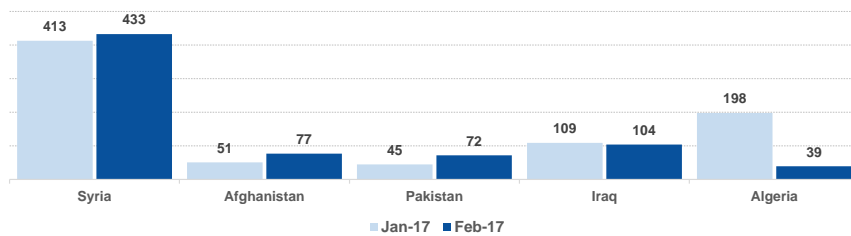

Top nationalities of arrivals in Greece