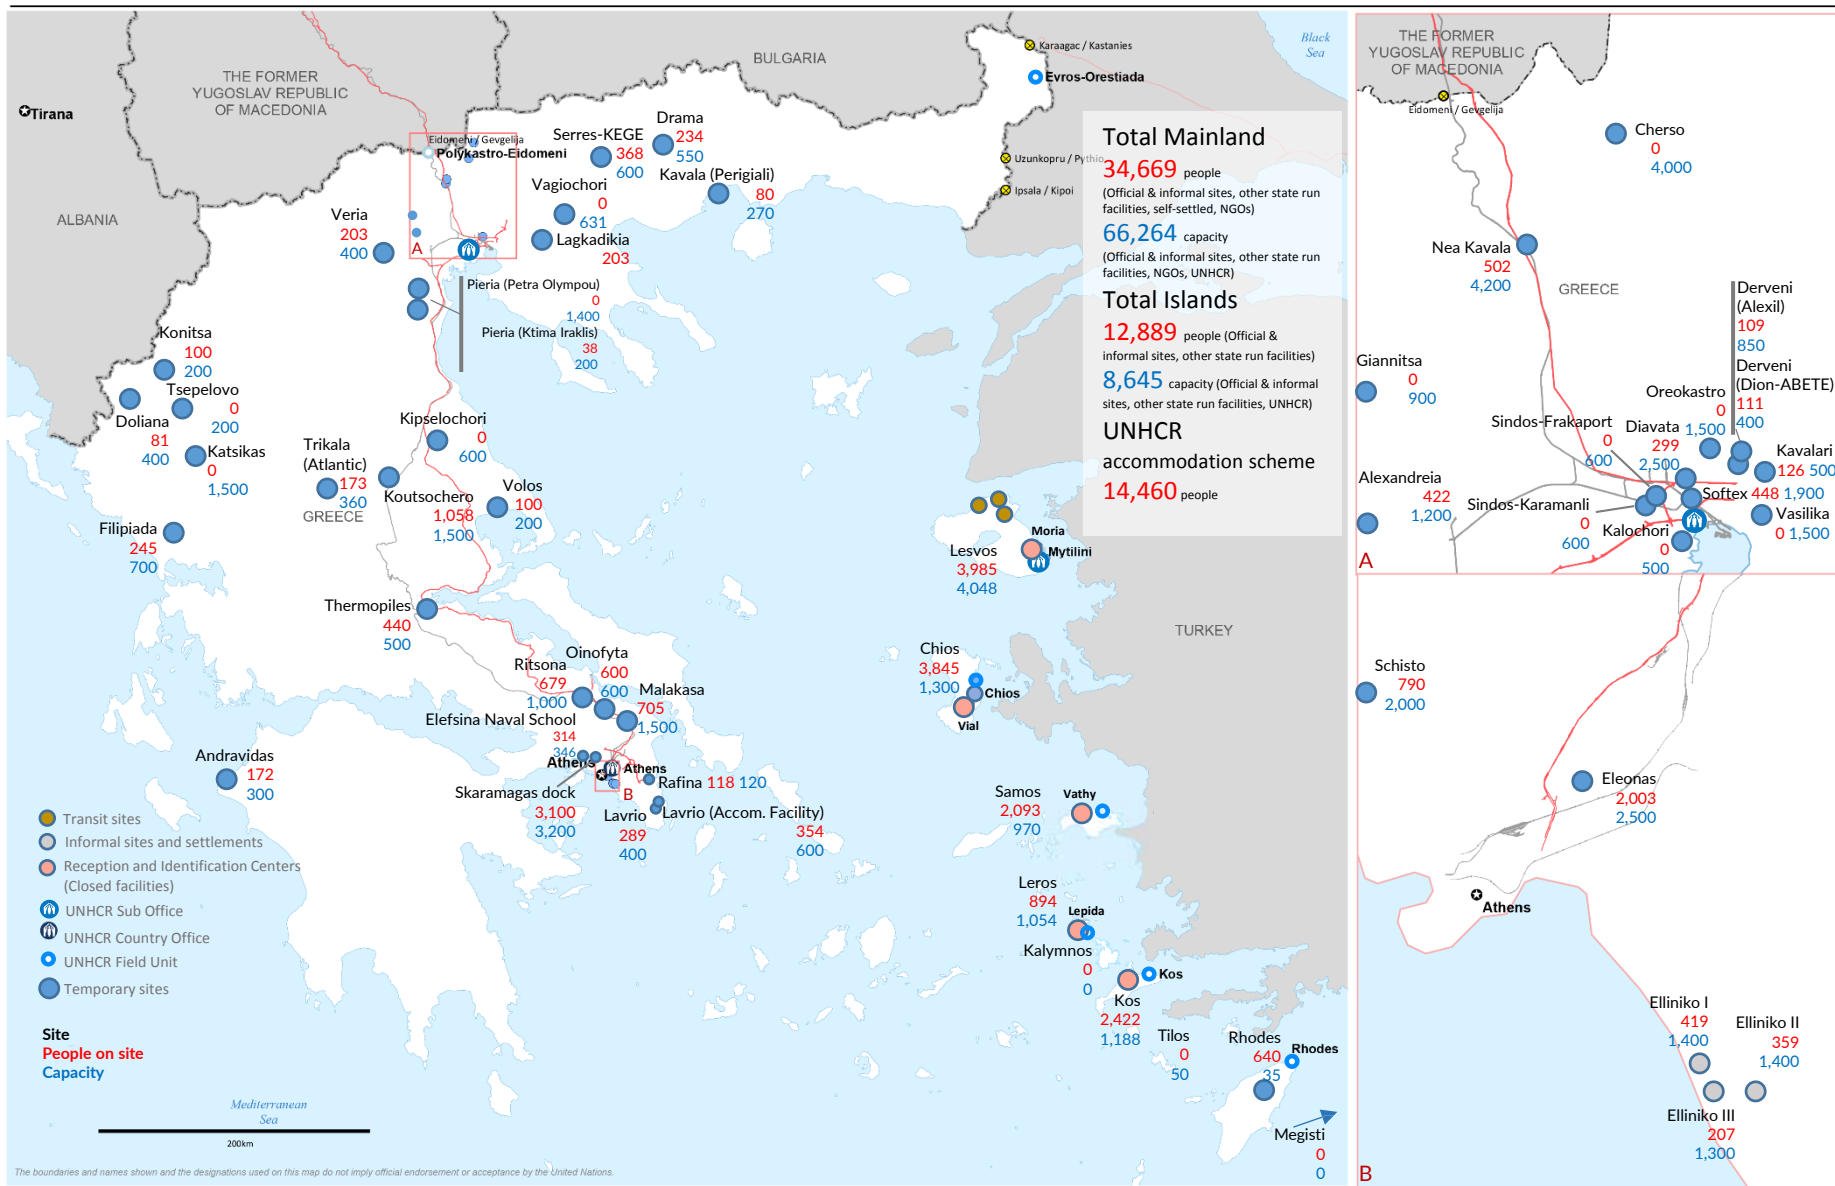

# Europe Refugee Emergency

Daily map indicating capacity and occupancy (Governmental figures)

As of 02 May 2017 08:00 a.m. EET

Presence and capacity are based on Governmental figures from the Coordination Centre for the Management of the Refugee Crisis, as of 02/05/2017 10:00 a.m. Eastern European Time. Online map with additional information: <http://www.unhcr.gr/sites>