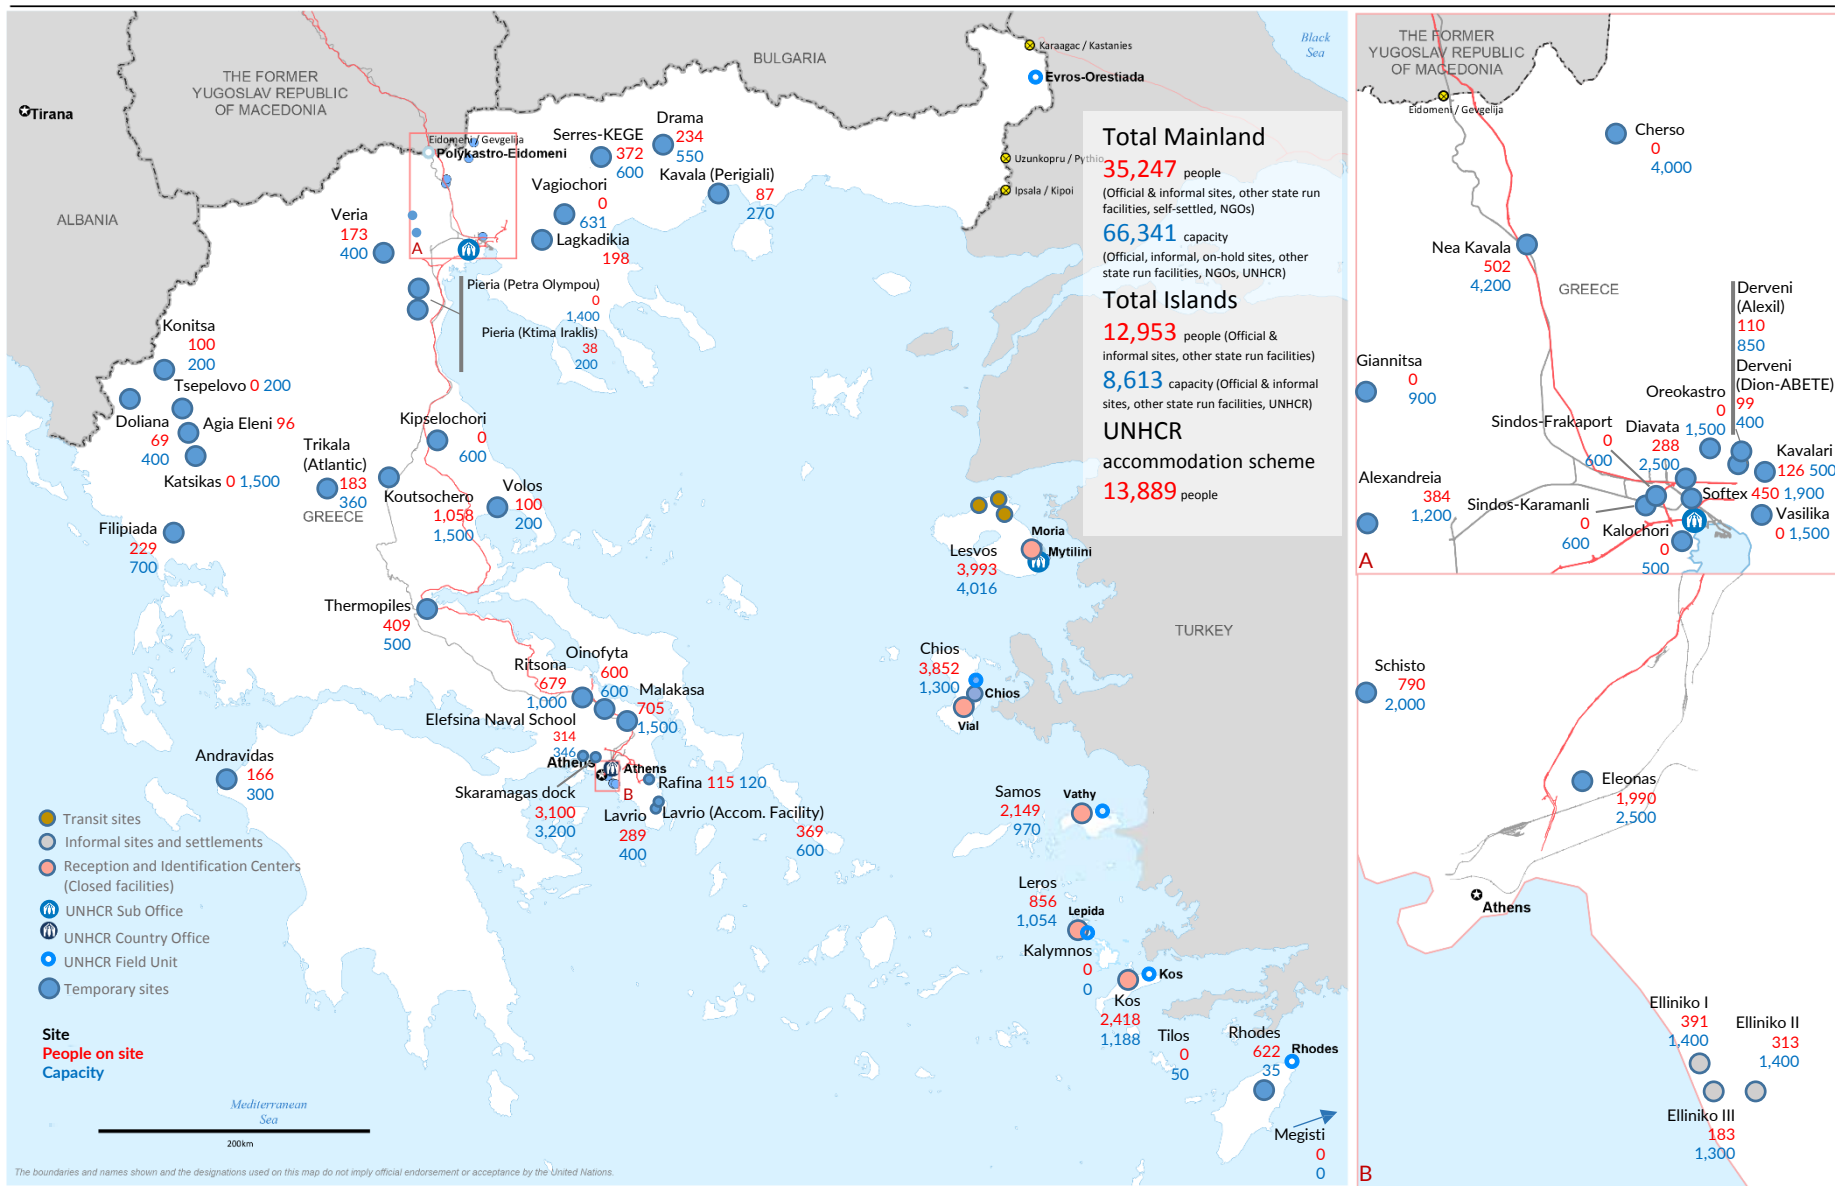

Europe Refugee Emergency

Daily map indicating capacity and occupancy (Governmental figures)

As of 09 May 2017 08:00 a.m. EET

Presence and capacity are based on Governmental figures from the Coordination Centre for the Management of the Refugee Crisis, as of 09/05/2017 10:00 a.m. Eastern European Time. Online map with additional information: <http://www.unhcr.gr/sites>

Funded by European Union Humanitarian Aid