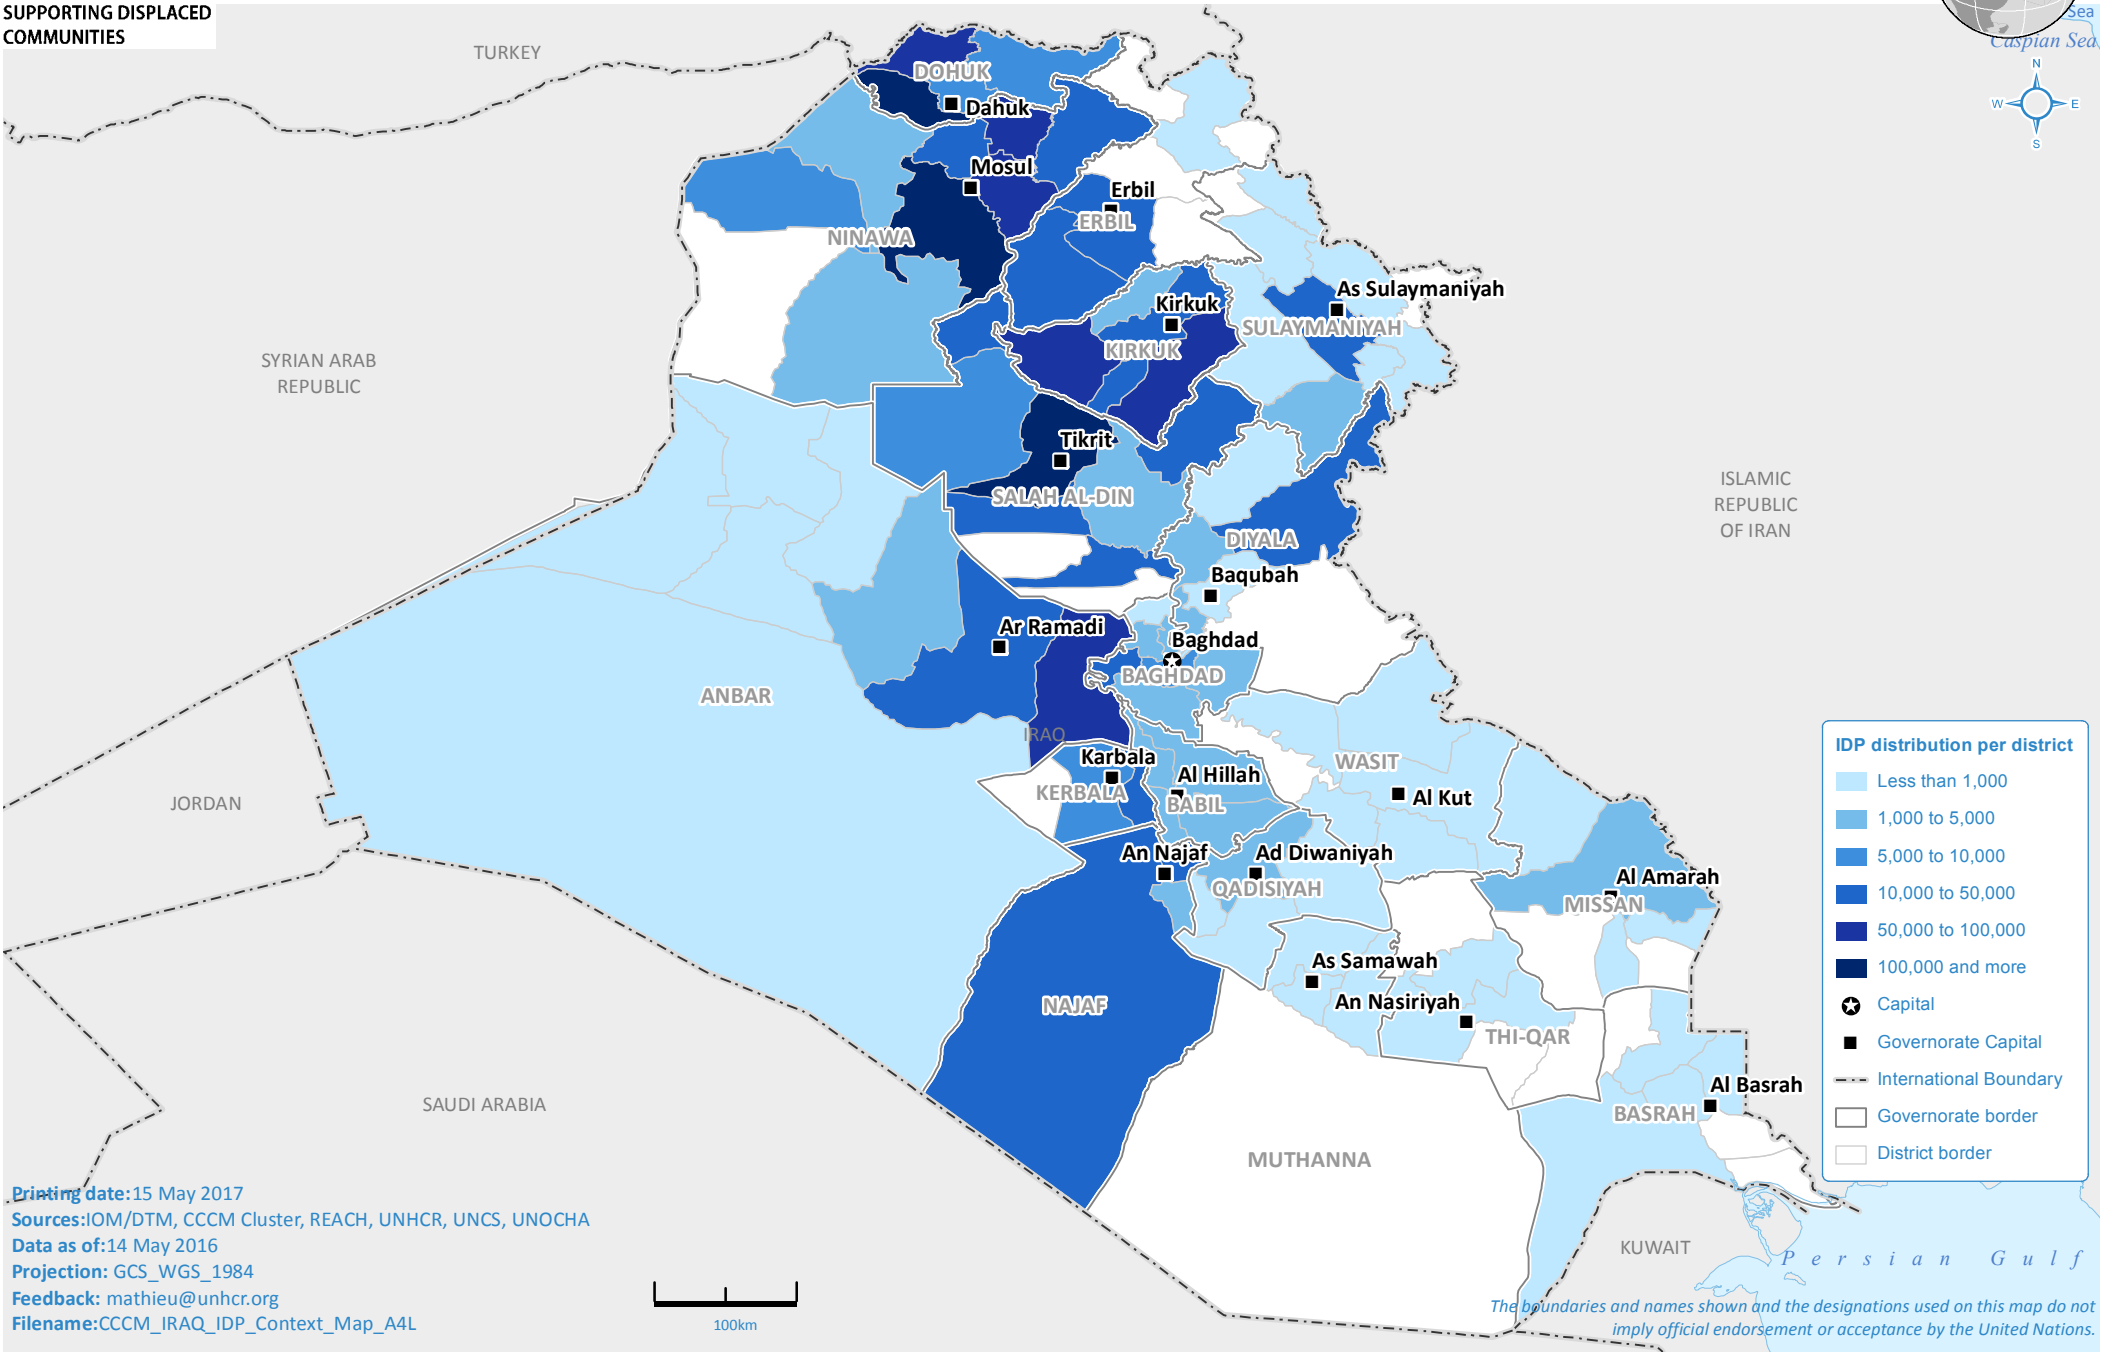

IRAQ: CCCM - IDP populations in temporary settlements by district

CCCM CLUSTER 15 May 2017
SUPPORTING DISPLACED COMMUNITIES

CCCM IRAQ - IMU

Printing date: 15 May 2017
 Sources: IOM/DTM, CCCM Cluster, REACH, UNHCR, UNCS, UNOCHA
 Data as of: 14 May 2016
 Projection: GCS_WGS_1984
 Feedback: mathieu@unhcr.org
 Filename: CCCM_IRAQ_IDP_Context_Map_A4L

The boundaries and names shown and the designations used on this map do not imply official endorsement or acceptance by the United Nations.