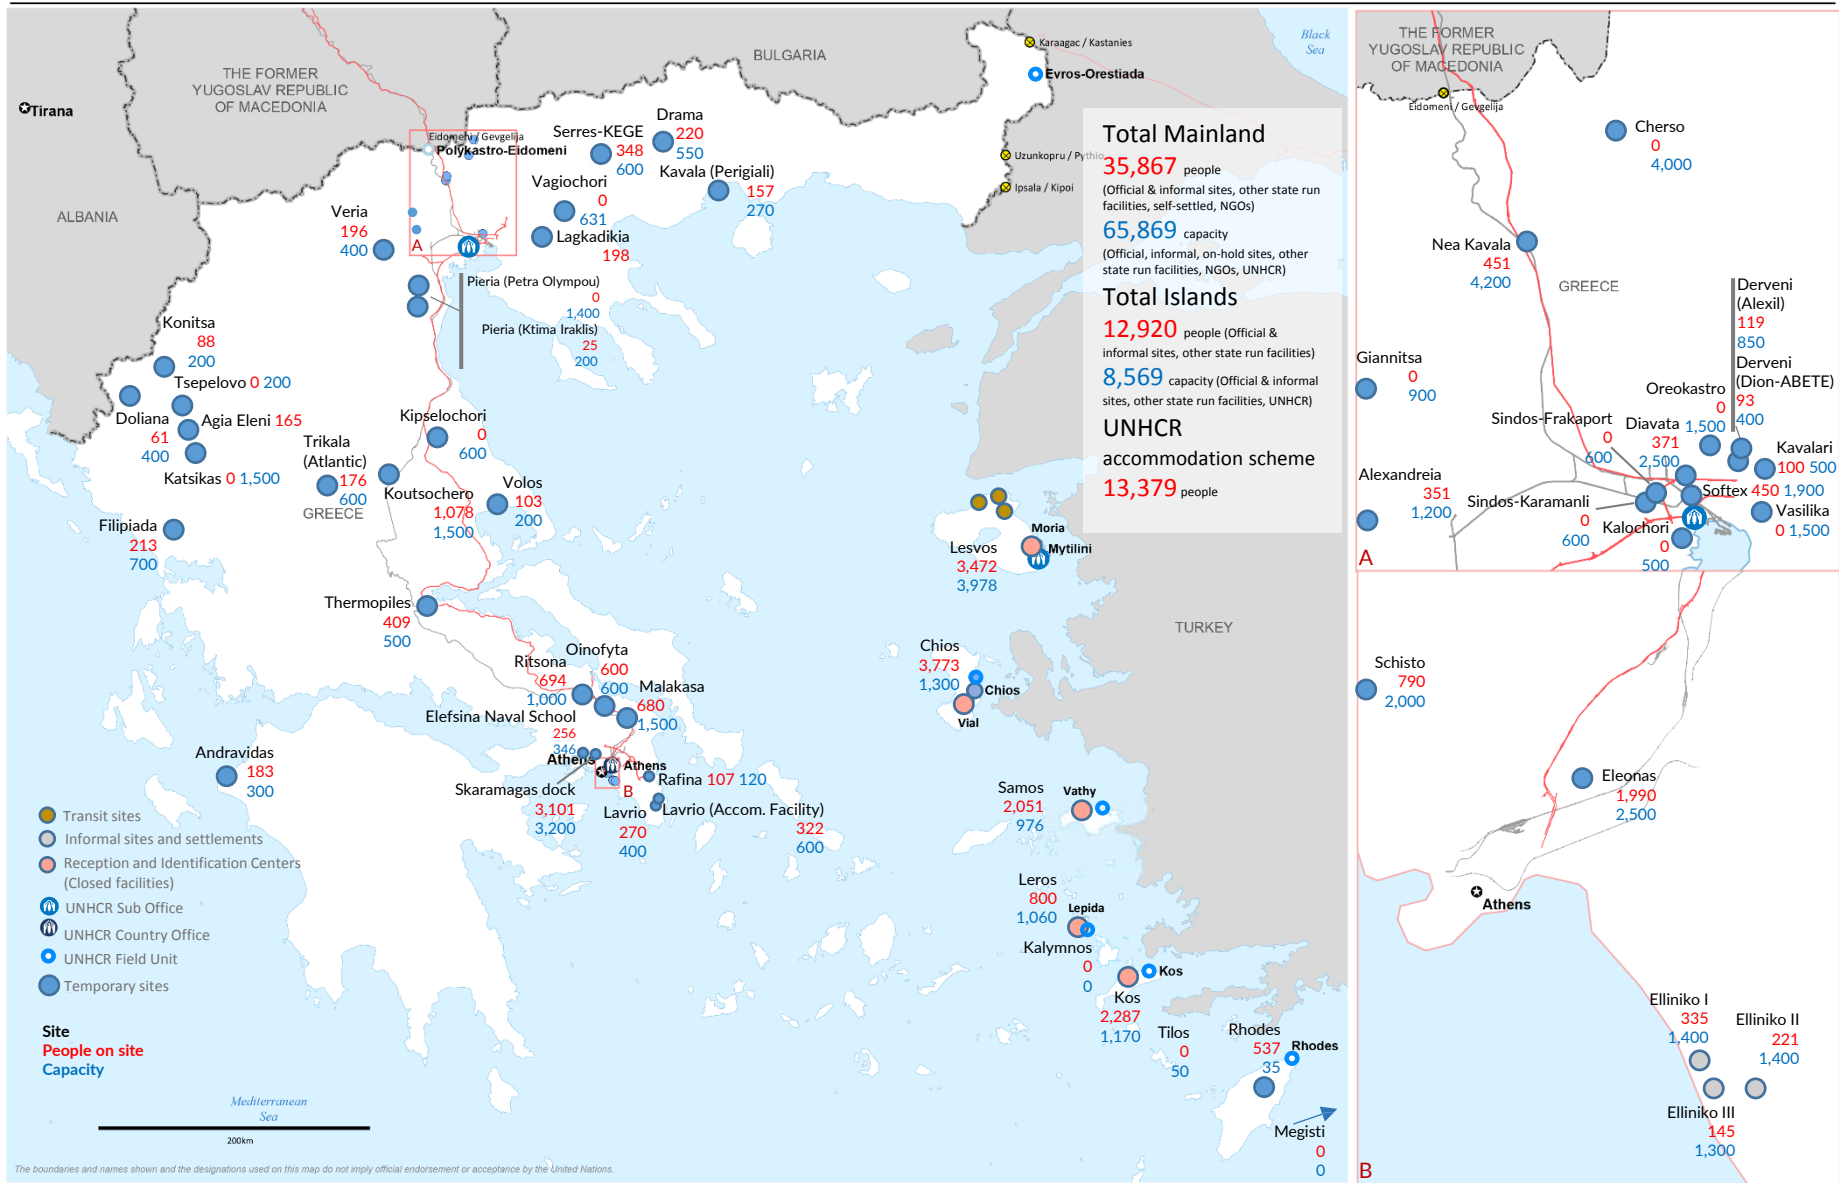

# Europe Refugee Emergency

Daily map indicating capacity and occupancy (Governmental figures)

As of 23 May 2017 08:00 a.m. EET

Presence and capacity are based on Governmental figures from the Coordination Centre for the Management of the Refugee Crisis, as of 23/05/2017 10:00 a.m. Eastern European Time. Online map with additional information: <http://www.unhcr.gr/sites>