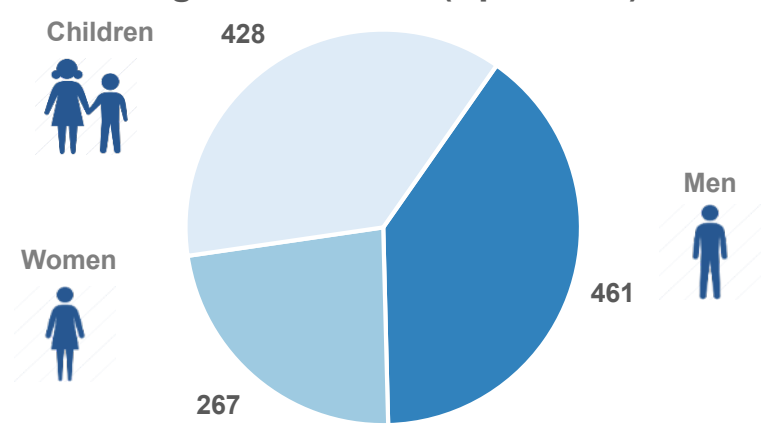

Age and Gender (April 2017)