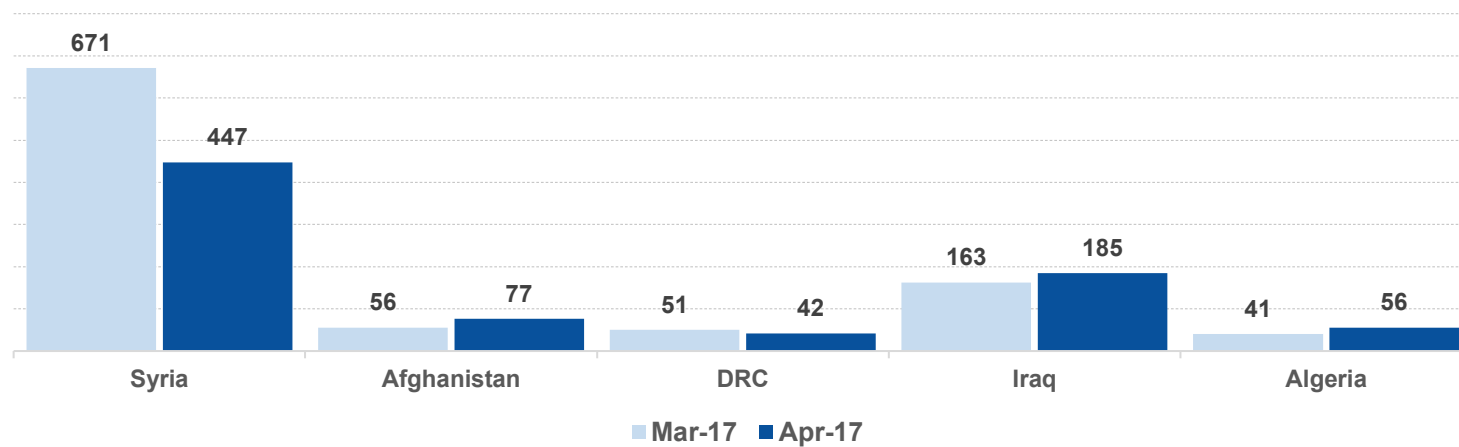

Estimated departures from islands to Mainland during May 2017: **1,242**

Dead and missing

146 dead - 51 missing (Dec. 2016)

9 dead - 0 missing (Apr. 2017)

(Source: Hellenic Coast Guard, Greek territorial waters, provisional data)

Estimated # of arrivals during the last seven days
(Based on arrivals or registration figures as provided by authorities, arrows indicating higher or lower number based on the day before)

22-05-2017	▲	164
23-05-2017	▼	49
24-05-2017	▲	59
25-05-2017	▼	48
26-05-2017	▲	144
27-05-2017	▼	118
28-05-2017	▼	66

Relocation Procedures (up to 21 May)

Total Relocation Requests: **22,917**

Implemented Transfers (Departures): **13,438**

Source: Asylum service

Arrivals per month

Asylum applications

Most common nationalities of sea arrivals