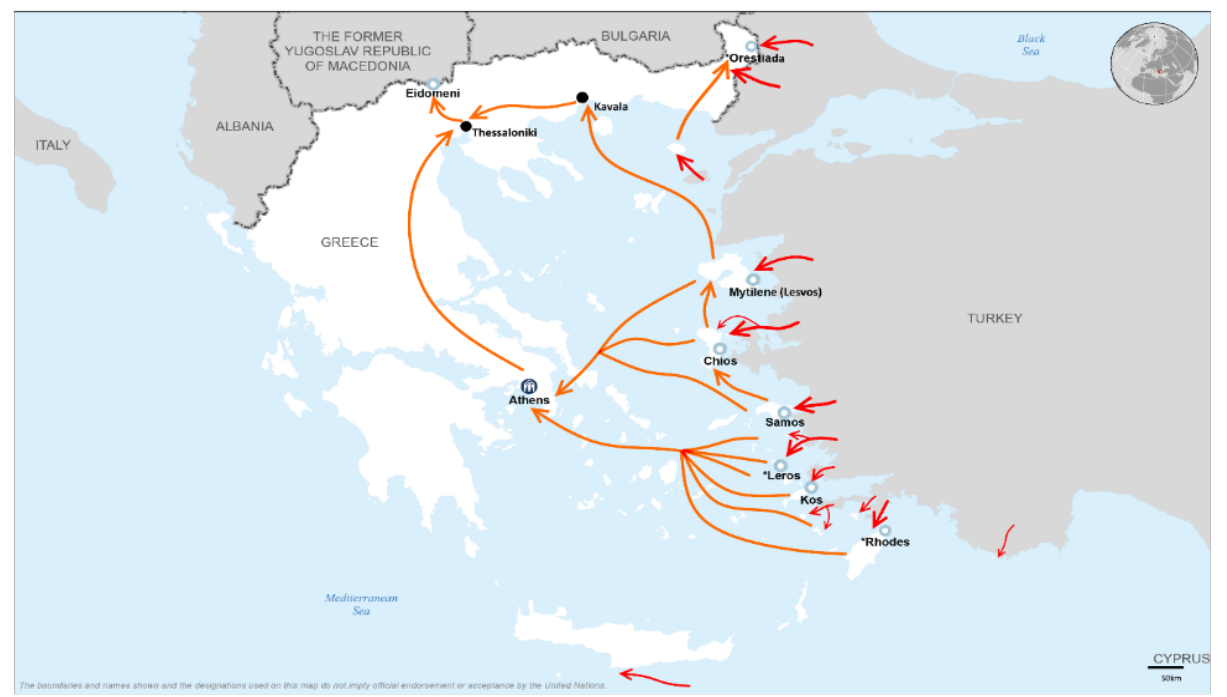

Total arrivals in Greece (Jan - May 2017): **7,069**

Total arrivals in Greece during May 2017: **1,905**

Average daily arrivals during May 2017: **68**

Average daily arrivals during Apr 2017: **39**

Daily estimated departures from islands to Mainland: **11**

Estimated departures from islands to Mainland during May 2017: **1,242**

Dead and missing

146 dead - 51 missing (Dec. 2016)

9 dead - 0 missing (Apr. 2017)

(Source: Hellenic Coast Guard, Greek territorial waters, provisional data)

Estimated # of arrivals during the last seven days
(Based on arrivals or registration figures as provided by authorities, arrows indicating higher or lower number based on the day before)

22-05-2017	▲	164
23-05-2017	▼	49
24-05-2017	▲	59
25-05-2017	▼	48
26-05-2017	▲	144
27-05-2017	▼	118
28-05-2017	▼	66

Relocation Procedures (up to 21 May)

Total Relocation Requests: **22,917**

Implemented Transfers (Departures): **13,438**

Source: Asylum service

Arrivals per month

Asylum applications

Most common nationalities of sea arrivals