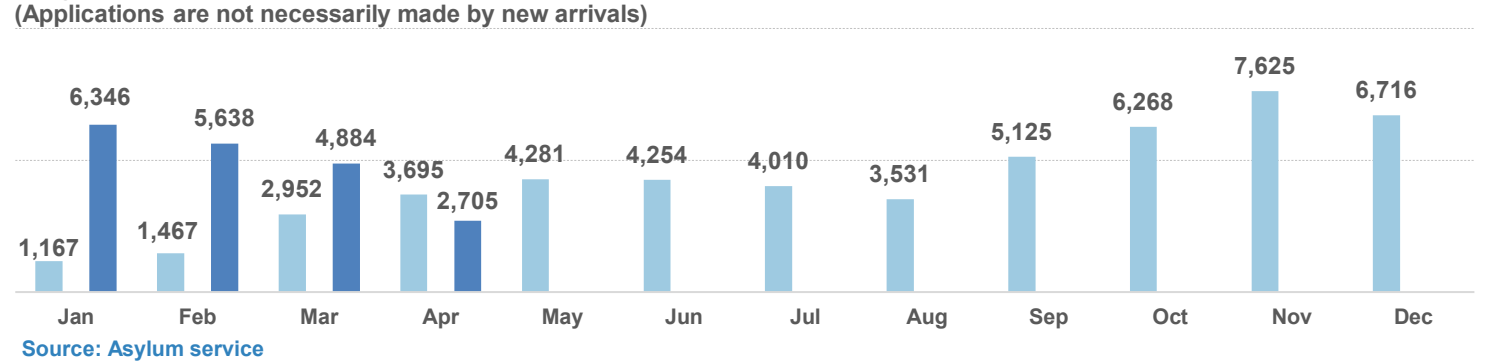

Estimated # of arrivals during the last seven days
(Based on arrivals or registration figures as provided by authorities, arrows indicating higher or lower number based on the day before)

22-05-2017	▲	164
23-05-2017	▼	49
24-05-2017	▲	59
25-05-2017	▼	48
26-05-2017	▲	144
27-05-2017	▼	118
28-05-2017	▼	66

Relocation Procedures (up to 21 May)

Total Relocation Requests: **22,917**

Implemented Transfers (Departures): **13,438**

Source: Asylum service

Arrivals per month

Asylum applications

Most common nationalities of sea arrivals

Source: Hellenic Police.

Age and Gender (April 2017)

Source: Hellenic Police.

Estimated daily arrivals

Daily arrivals are estimates based on the most reliable information available provided by the authorities. Daily estimates cannot be considered final and might change based on consolidated figures provided by authorities on a regular basis.