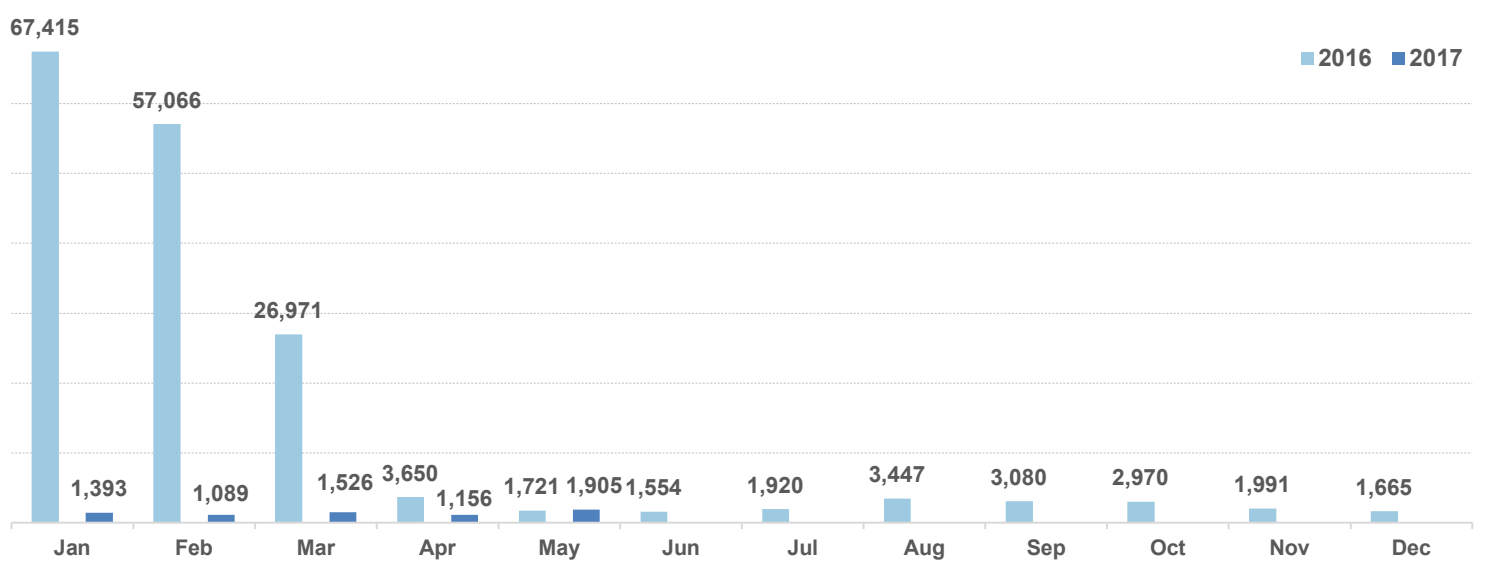

Estimated departures from islands to Mainland during May 2017: **1,242**

Dead and missing

146 dead - 51 missing (Dec. 2016)

9 dead - 0 missing (Apr. 2017)

(Source: Hellenic Coast Guard, Greek territorial waters, provisional data)

Estimated # of arrivals during the last seven days
(Based on arrivals or registration figures as provided by authorities, arrows indicating higher or lower number based on the day before)

22-05-2017	▲	164
23-05-2017	▼	49
24-05-2017	▲	59
25-05-2017	▼	48
26-05-2017	▲	144
27-05-2017	▼	118
28-05-2017	▼	66

Relocation Procedures (up to 21 May)

Total Relocation Requests: **22,917**

Implemented Transfers (Departures): **13,438**

Source: Asylum service

Arrivals per month

Asylum applications

Most common nationalities of sea arrivals