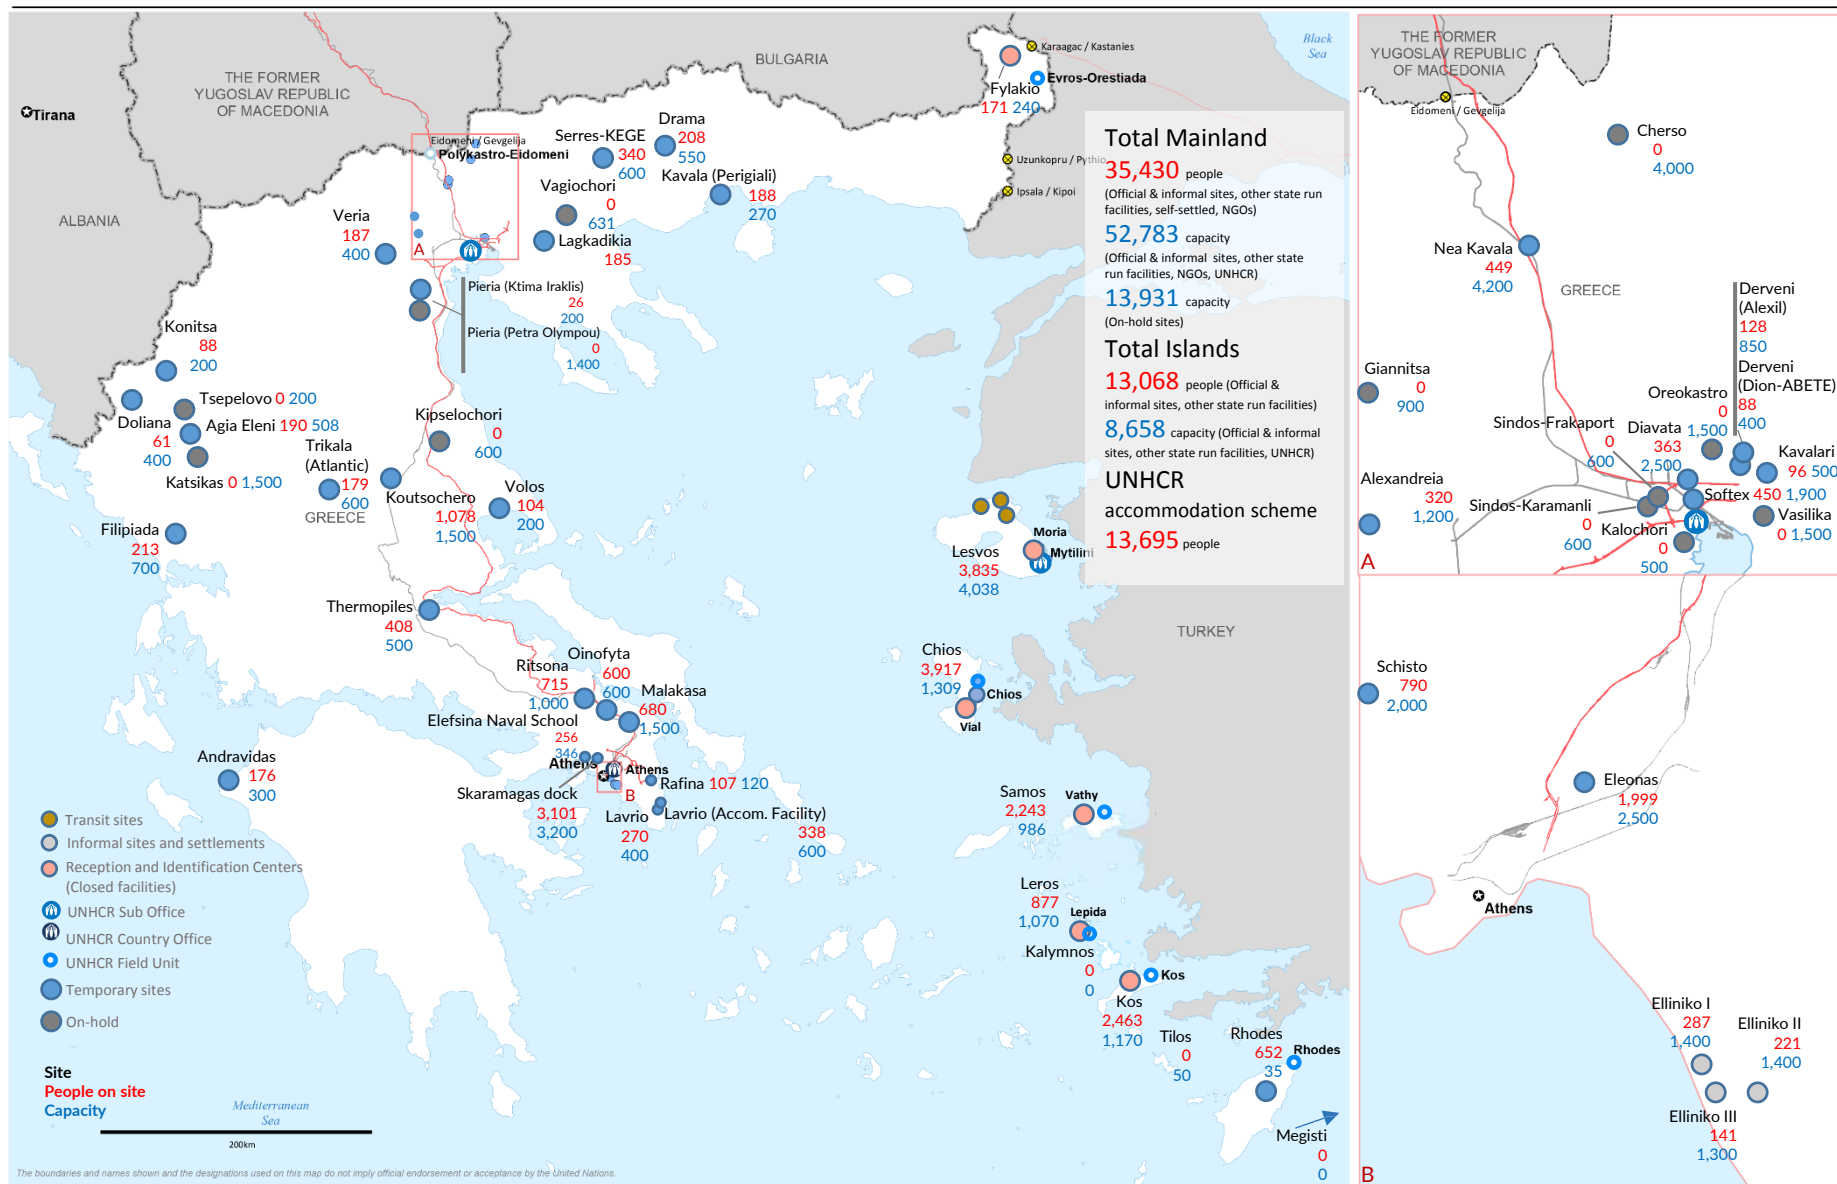

# Europe Refugee Emergency

## Weekly map indicating capacity and occupancy (Governmental figures)

As of 30 May 2017 10:00 a.m. EET

Presence and capacity are based on Governmental figures from the Coordination Centre for the Management of the Refugee Crisis, as of 30/05/2017 10:00 a.m. Eastern European Time. Online map with additional information: <http://www.unhcr.gr/sites>