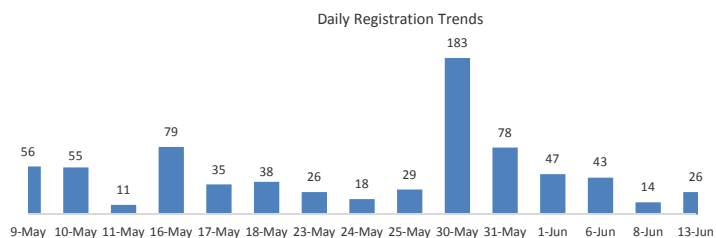

Registration Statistics

Registered from 13-15 Jun 2017

Mahama	26
Kigali	-
Nyarushishi	-
Total	26

Camp / Reception Centre Population

Bugesera*	295	161
Nyanza*	104	61
Nyarushishi*	6	5
Mahama	53,672	18,514
Gatore*	217	165
Kigali	28,447	14,289
Huye	3,294	1,268
Total	86,035	34,463

86,035	Total Active Refugees
85,285	Registered L2
750	Registered L1**
9,945	Temporarily Inactivated***
95,980	Active + Inactive Refugees

Kigali Arrivals: 6 Bugesera Arrivals: 2 Nyanza Arrivals: 17

Area of Origin