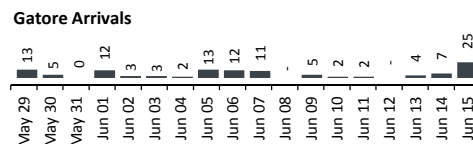

Registration Statistics

Registered from 13-15 Jun 2017

Mahama	26
Kigali	-
Nyarushishi	-
Total	26

Camp / Reception Centre Population

Bugesera*	295	161
Nyanza*	104	61
Nyarushishi*	6	5
Mahama	53,672	18,514
Gatore*	217	165
Kigali	28,447	14,289
Huye	3,294	1,268
Total	86,035	34,463

86,035	Total Active Refugees
85,285	Registered L2
750	Registered L1**
9,945	Temporarily Inactivated***
95,980	Active + Inactive Refugees

Kigali Arrivals: 6 Bugesera Arrivals: 2 Nyanza Arrivals: 17

Area of Origin