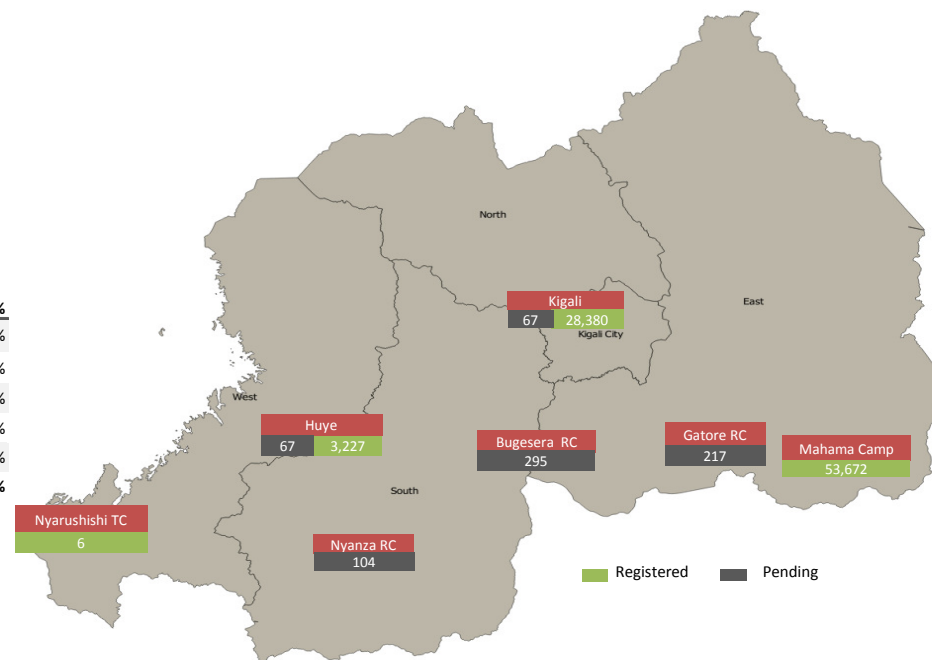

* Source: MIDIMAR. All other sources are UNHCR

** Individuals registered in Nyanza, Gatore, Bugesera RCs have undergone level 1 biometric registration

*** Inactivated due to absence at food distribution for 3 or more consecutive months in Sep 2015 - May 2017 (8,488) or spontaneous departure to BDI (1,457)

For more information please visit our website: <http://data2.unhcr.org/en/situations/burundi/location/2006>