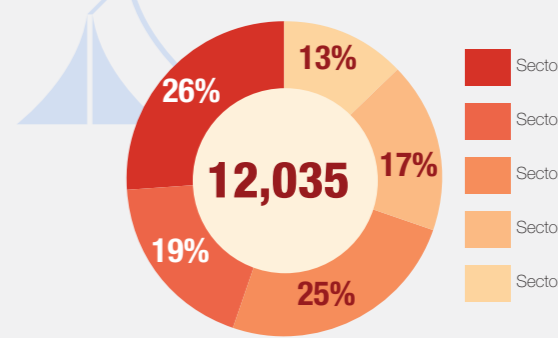

Overview

Internally Displaced Persons (IDPs) have been sheltering at the Bentiu protection of civilian site (PoC) since December 2013. There are currently 119,139 IDPs seeking protection in the site. Humanitarian partners and UNMISS are working with the communities to improve the living conditions in the site.

Population Heat Map for Bentiu PoC

Population per Sector

SqM per Person

Population <5 and ≥5 years

Population living in communal shelters and tents

Male and Female Population breakdown

PoC Structures*

Population trend Dec 2015 - May 2017