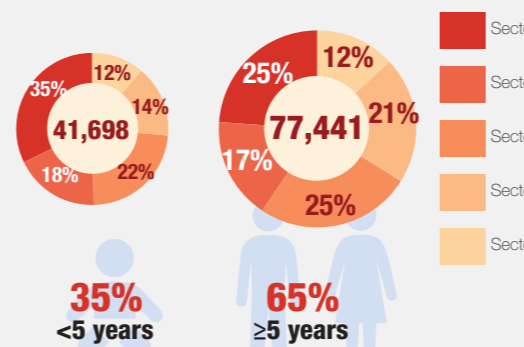

Overview

Internally Displaced Persons (IDPs) have been sheltering at the Bentiu protection of civilian site (PoC) since December 2013. There are currently 119,139 IDPs seeking protection in the site. Humanitarian partners and UNMISS are working with the communities to improve the living conditions in the site.

Population Heat Map for Bentiu PoC

Population per Sector

SqM per Person

Population <5 and ≥5 years

Population living in communal shelters and tents

Male and Female Population breakdown

PoC Structures*

Population trend Dec 2015 - May 2017