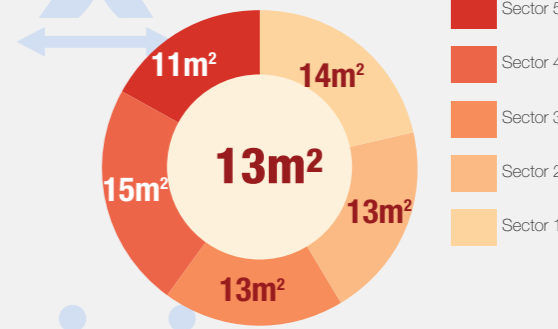

Overview

Internally Displaced Persons (IDPs) have been sheltering at the Bentiu protection of civilian site (PoC) since December 2013. There are currently 119,139 IDPs seeking protection in the site. Humanitarian partners and UNMISS are working with the communities to improve the living conditions in the site.

Population Heat Map for Bentiu PoC

Population per Sector

SqM per Person

Population <5 and ≥5 years

Population living in communal shelters and tents

Male and Female Population breakdown

PoC Structures*

Population trend Dec 2015 - May 2017