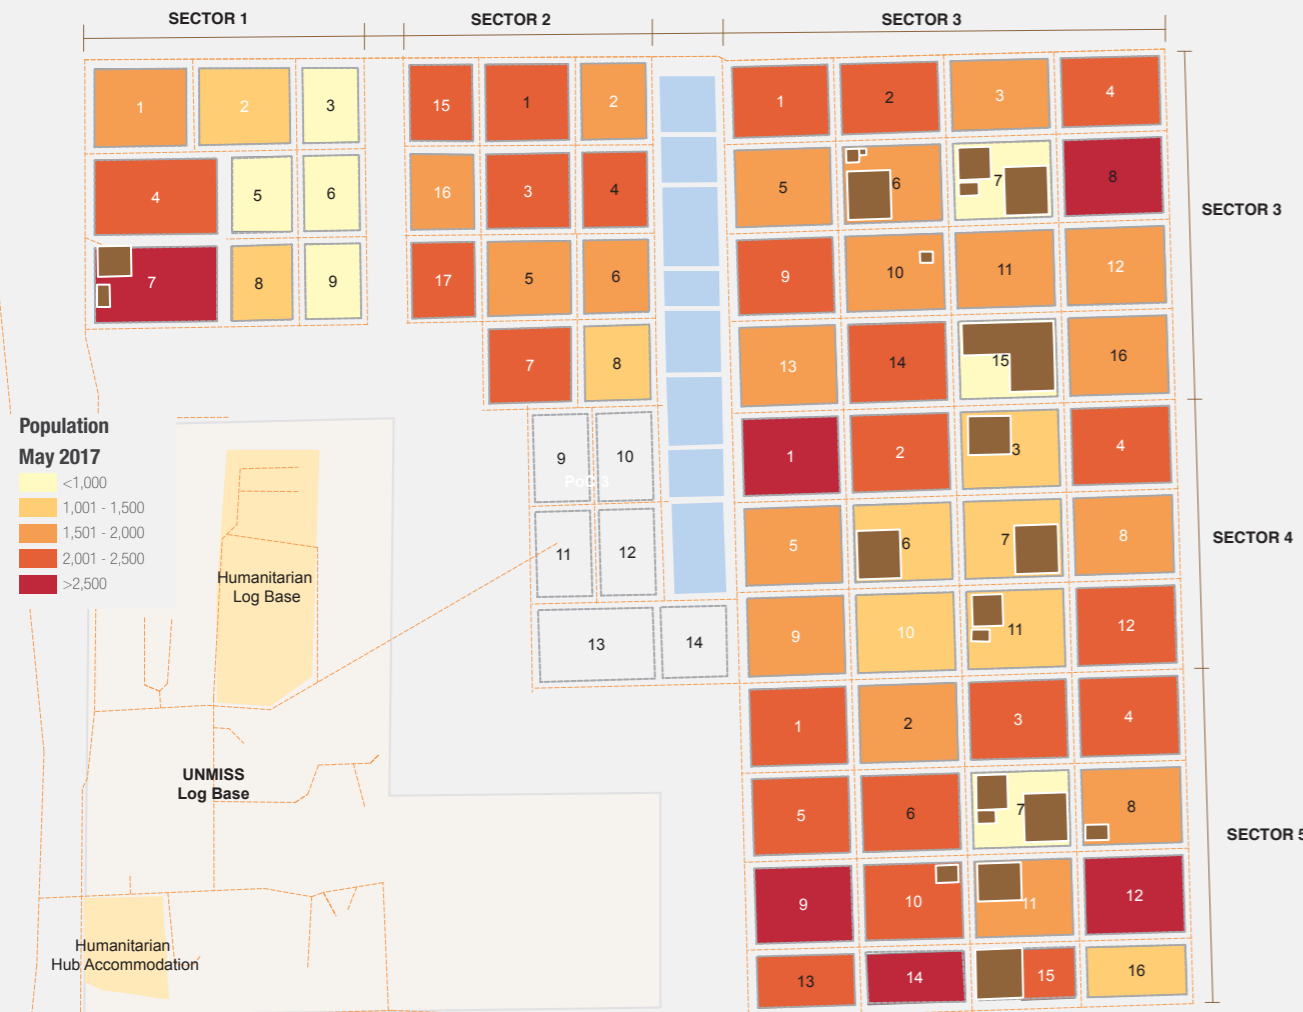

Overview

Internally Displaced Persons (IDPs) have been sheltering at the Bentiu protection of civilian site (PoC) since December 2013. There are currently 119,139 IDPs seeking protection in the site. Humanitarian partners and UNMISS are working with the communities to improve the living conditions in the site.

Population Heat Map for Bentiu PoC

Population per Sector

SqM per Person

Population <5 and ≥5 years

Population living in communal shelters and tents

Male and Female Population breakdown

PoC Structures*

Population trend Dec 2015 - May 2017