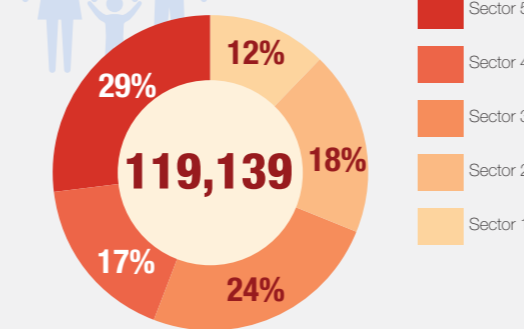

Overview

Internally Displaced Persons (IDPs) have been sheltering at the Bentiu protection of civilian site (PoC) since December 2013. There are currently 119,139 IDPs seeking protection in the site. Humanitarian partners and UNMISS are working with the communities to improve the living conditions in the site.

Supported by

Funded by European Union Humanitarian Aid

Schweizerische Eidgenossenschaft
Confédération suisse
Confederazione Svizzera
Confederaziun svizra

UKaid
from the British people

USAID
FROM THE AMERICAN PEOPLE

Population Heat Map for Bentiu PoC

Population per Sector

SqM per Person

Population <5 and ≥5 years

Population living in communal shelters and tents

Male and Female Population breakdown

PoC Structures*

Population trend Dec 2015 - May 2017