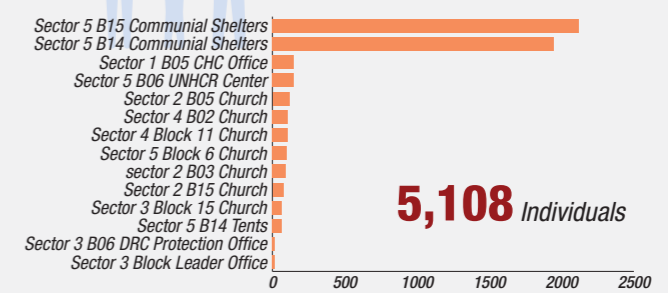

Overview

Internally Displaced Persons (IDPs) have been sheltering at the Bentiu protection of civilian site (PoC) since December 2013. There are currently 119,139 IDPs seeking protection in the site. Humanitarian partners and UNMISS are working with the communities to improve the living conditions in the site.

Population Heat Map for Bentiu PoC

Population per Sector

SqM per Person

Population <5 and ≥5 years

Population living in communal shelters and tents

Male and Female Population breakdown

PoC Structures*

Population trend Dec 2015 - May 2017