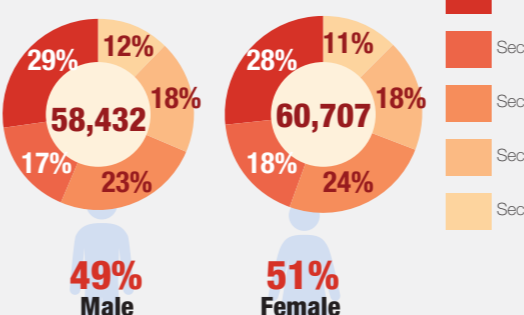

Overview

Internally Displaced Persons (IDPs) have been sheltering at the Bentiu protection of civilian site (PoC) since December 2013. There are currently 119,139 IDPs seeking protection in the site. Humanitarian partners and UNMISS are working with the communities to improve the living conditions in the site.

Population Heat Map for Bentiu PoC

Population per Sector

SqM per Person

Population <5 and ≥5 years

Population living in communal shelters and tents

Male and Female Population breakdown

PoC Structures*

Population trend Dec 2015 - May 2017