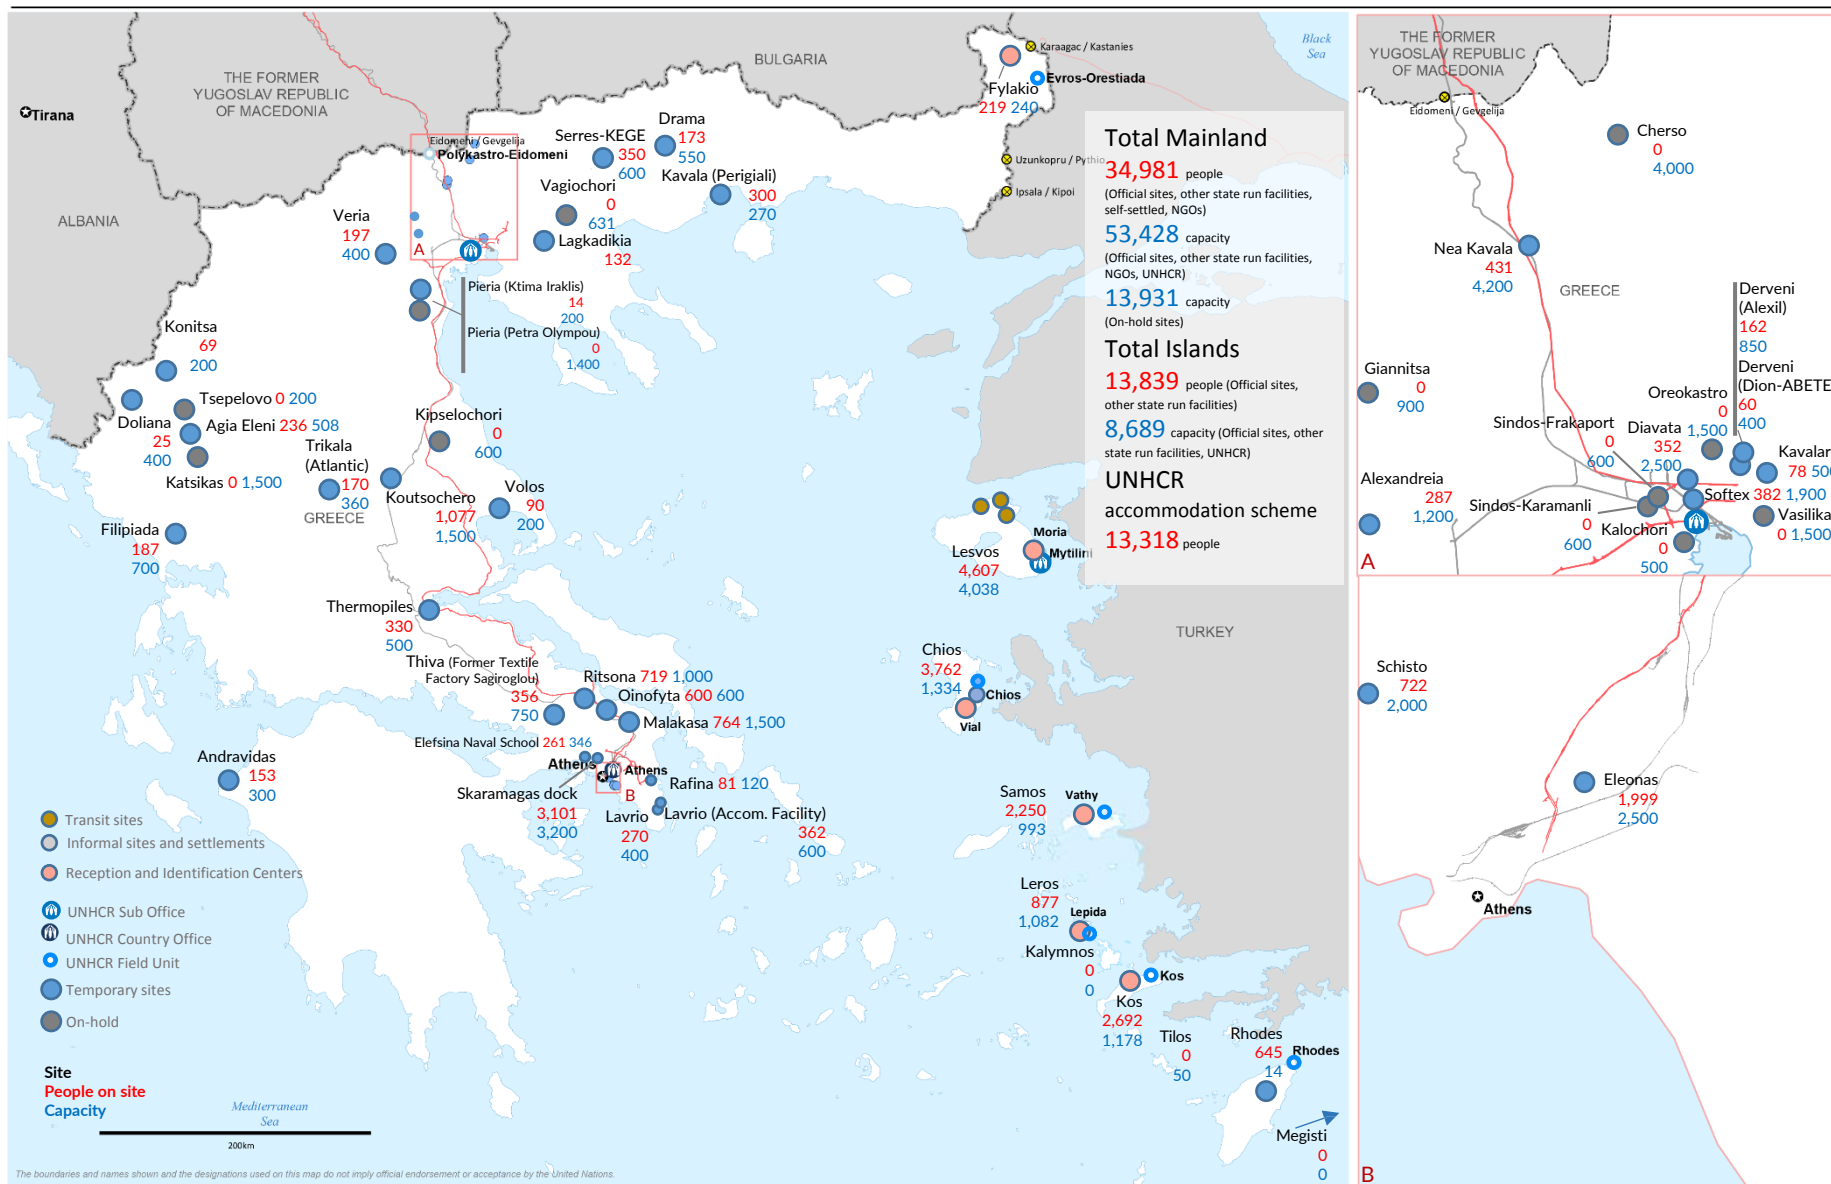

# Europe Refugee Emergency

Weekly map indicating capacity and occupancy (Governmental figures)

As of 04 July 2017 10:00 a.m. EET

Presence and capacity are based on Governmental figures from the Coordination Centre for the Management of the Refugee Crisis, as of 04/07/2017 10:00 a.m. Eastern European Time. Online map with additional information: <http://www.unhcr.gr/sites>

Funded by European Union Humanitarian Aid