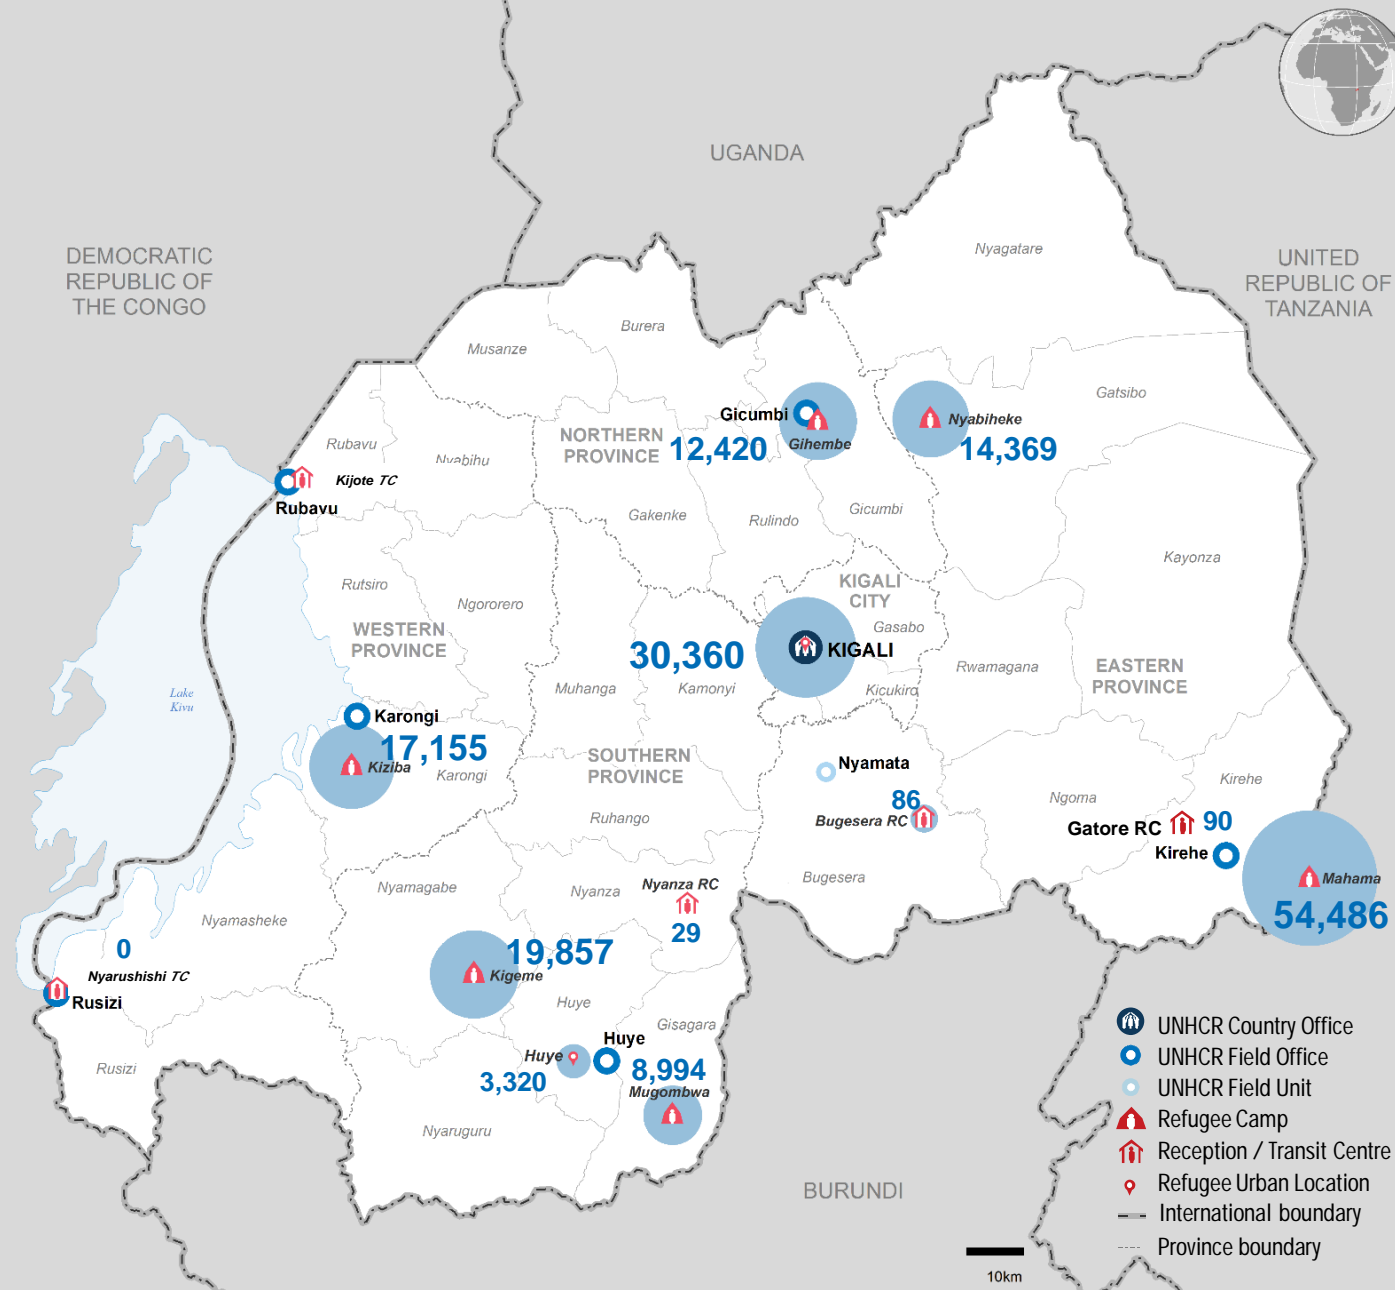

Rwanda

Population of Concern to UNHCR

as of 31st July 2017

- UNHCR Country Office
- UNHCR Field Office
- UNHCR Field Unit
- Refugee Camp
- Reception / Transit Centre
- Refugee Urban Location
- International boundary
- Province boundary

10km