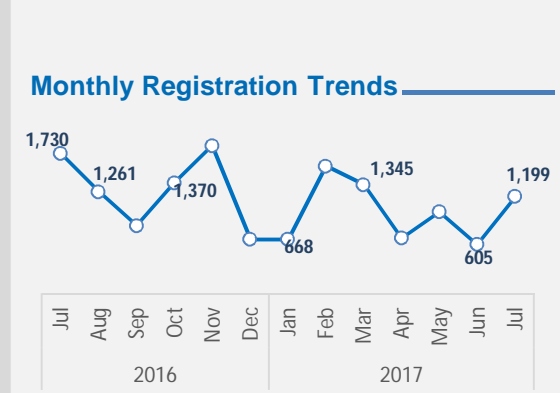

Rwanda

Population of Concern to UNHCR

as of 31st July 2017

- UNHCR Country Office
- UNHCR Field Office
- UNHCR Field Unit
- Refugee Camp
- Reception / Transit Centre
- Refugee Urban Location
- International boundary
- Province boundary