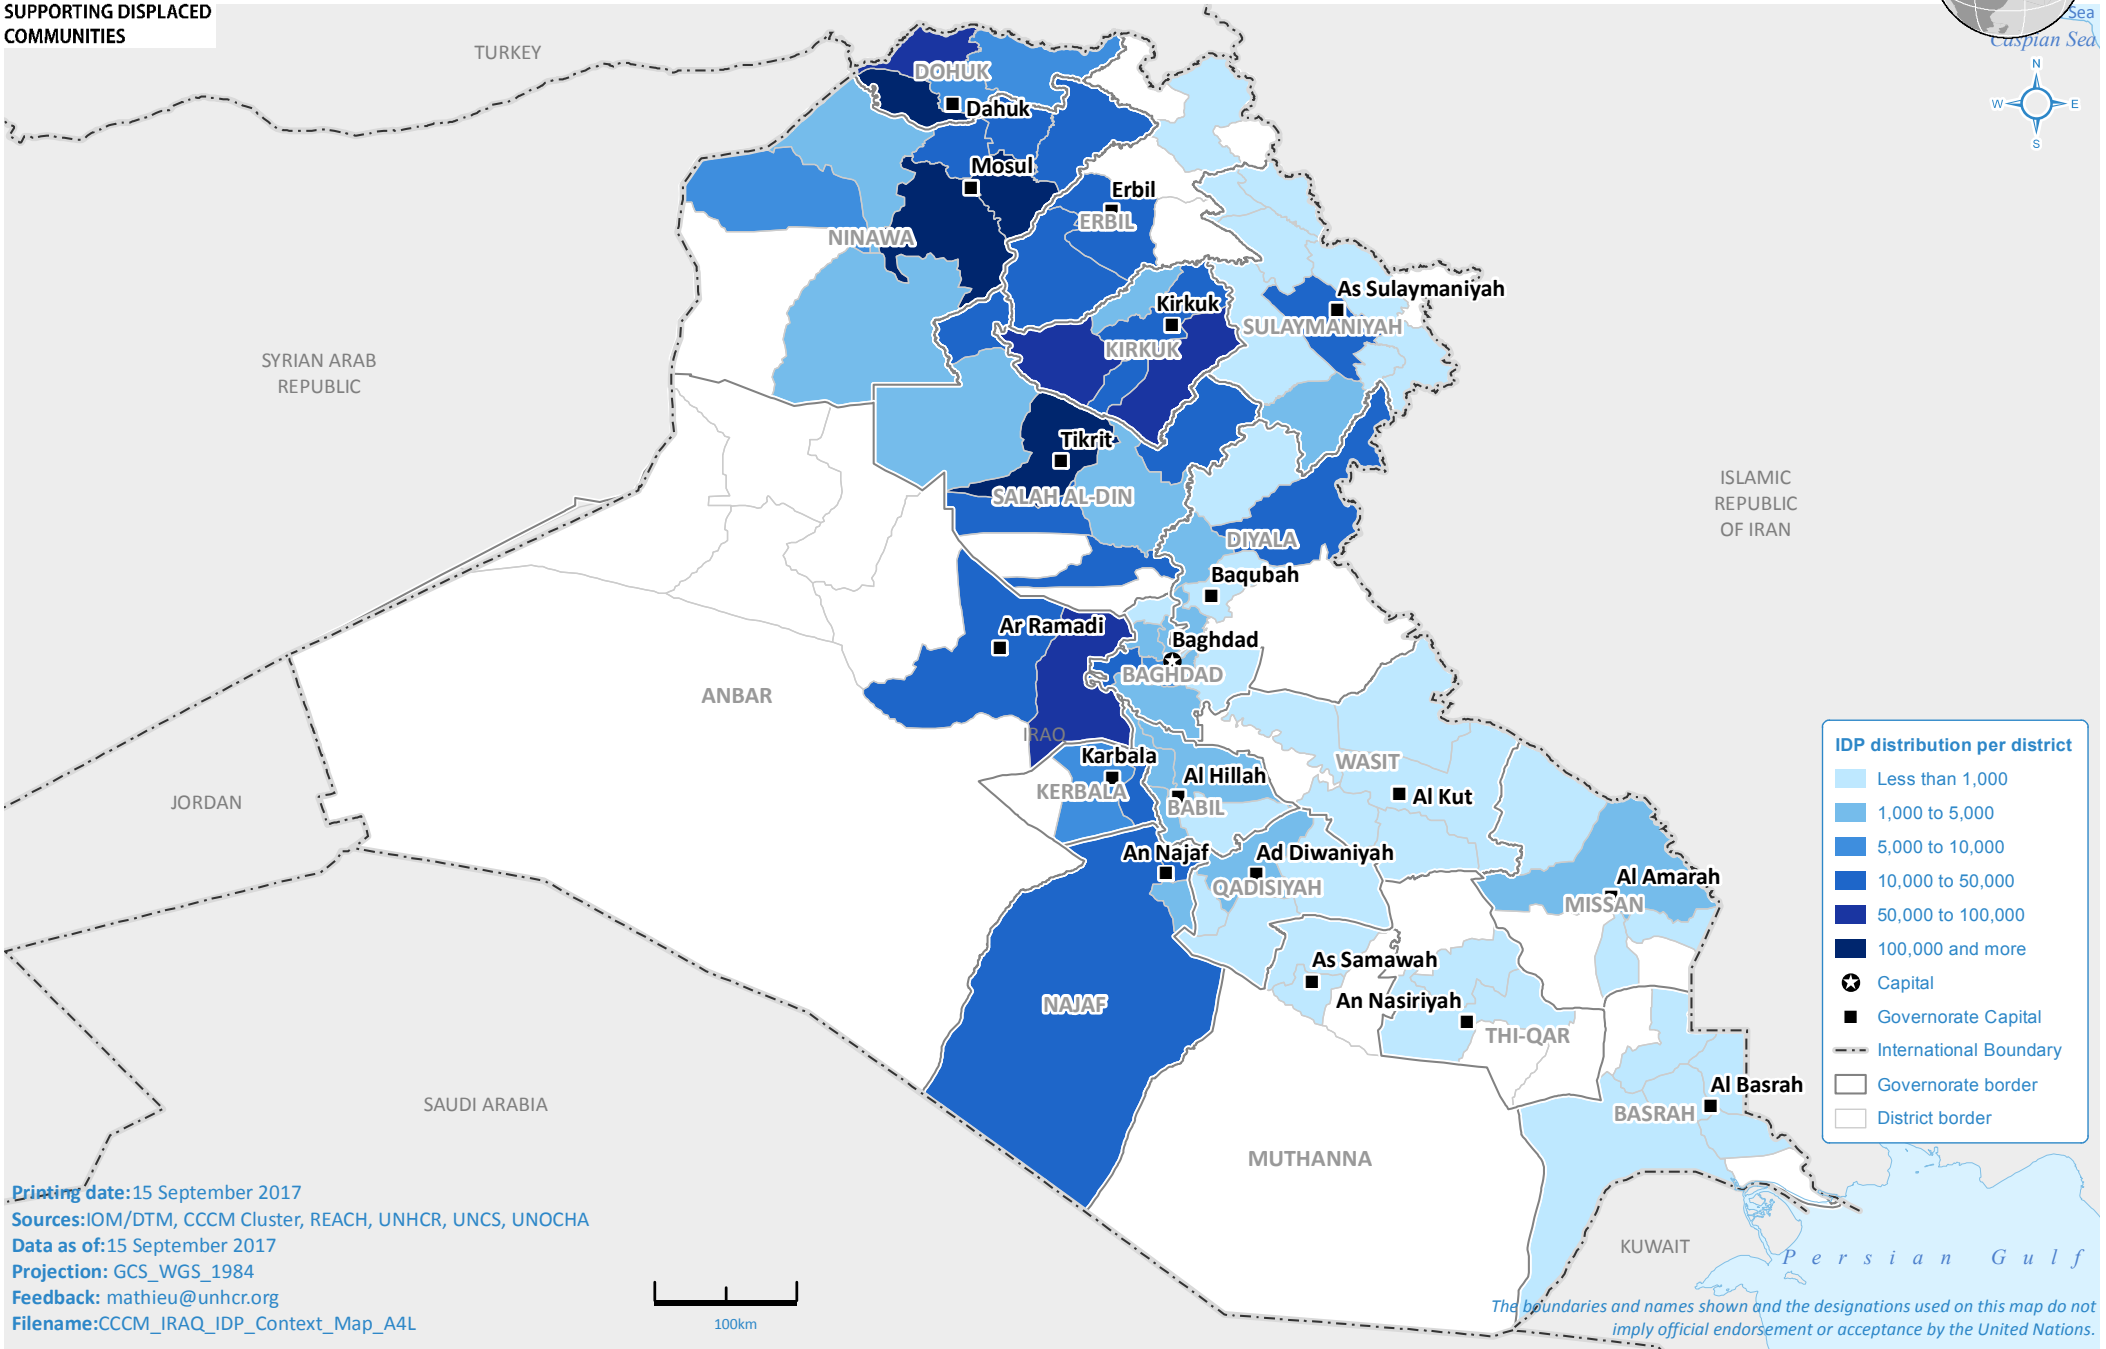

IRAQ: CCCM - IDP populations in temporary settlements by district

CCCM CLUSTER 15 September 2017
SUPPORTING DISPLACED COMMUNITIES

CCCM IRAQ - IMU

Printing date: 15 September 2017
 Sources: IOM/DTM, CCCM Cluster, REACH, UNHCR, UNCS, UNOCHA
 Data as of: 15 September 2017
 Projection: GCS_WGS_1984
 Feedback: mathieu@unhcr.org
 Filename: CCCM_IRAQ_IDP_Context_Map_A4L

The boundaries and names shown and the designations used on this map do not imply official endorsement or acceptance by the United Nations.