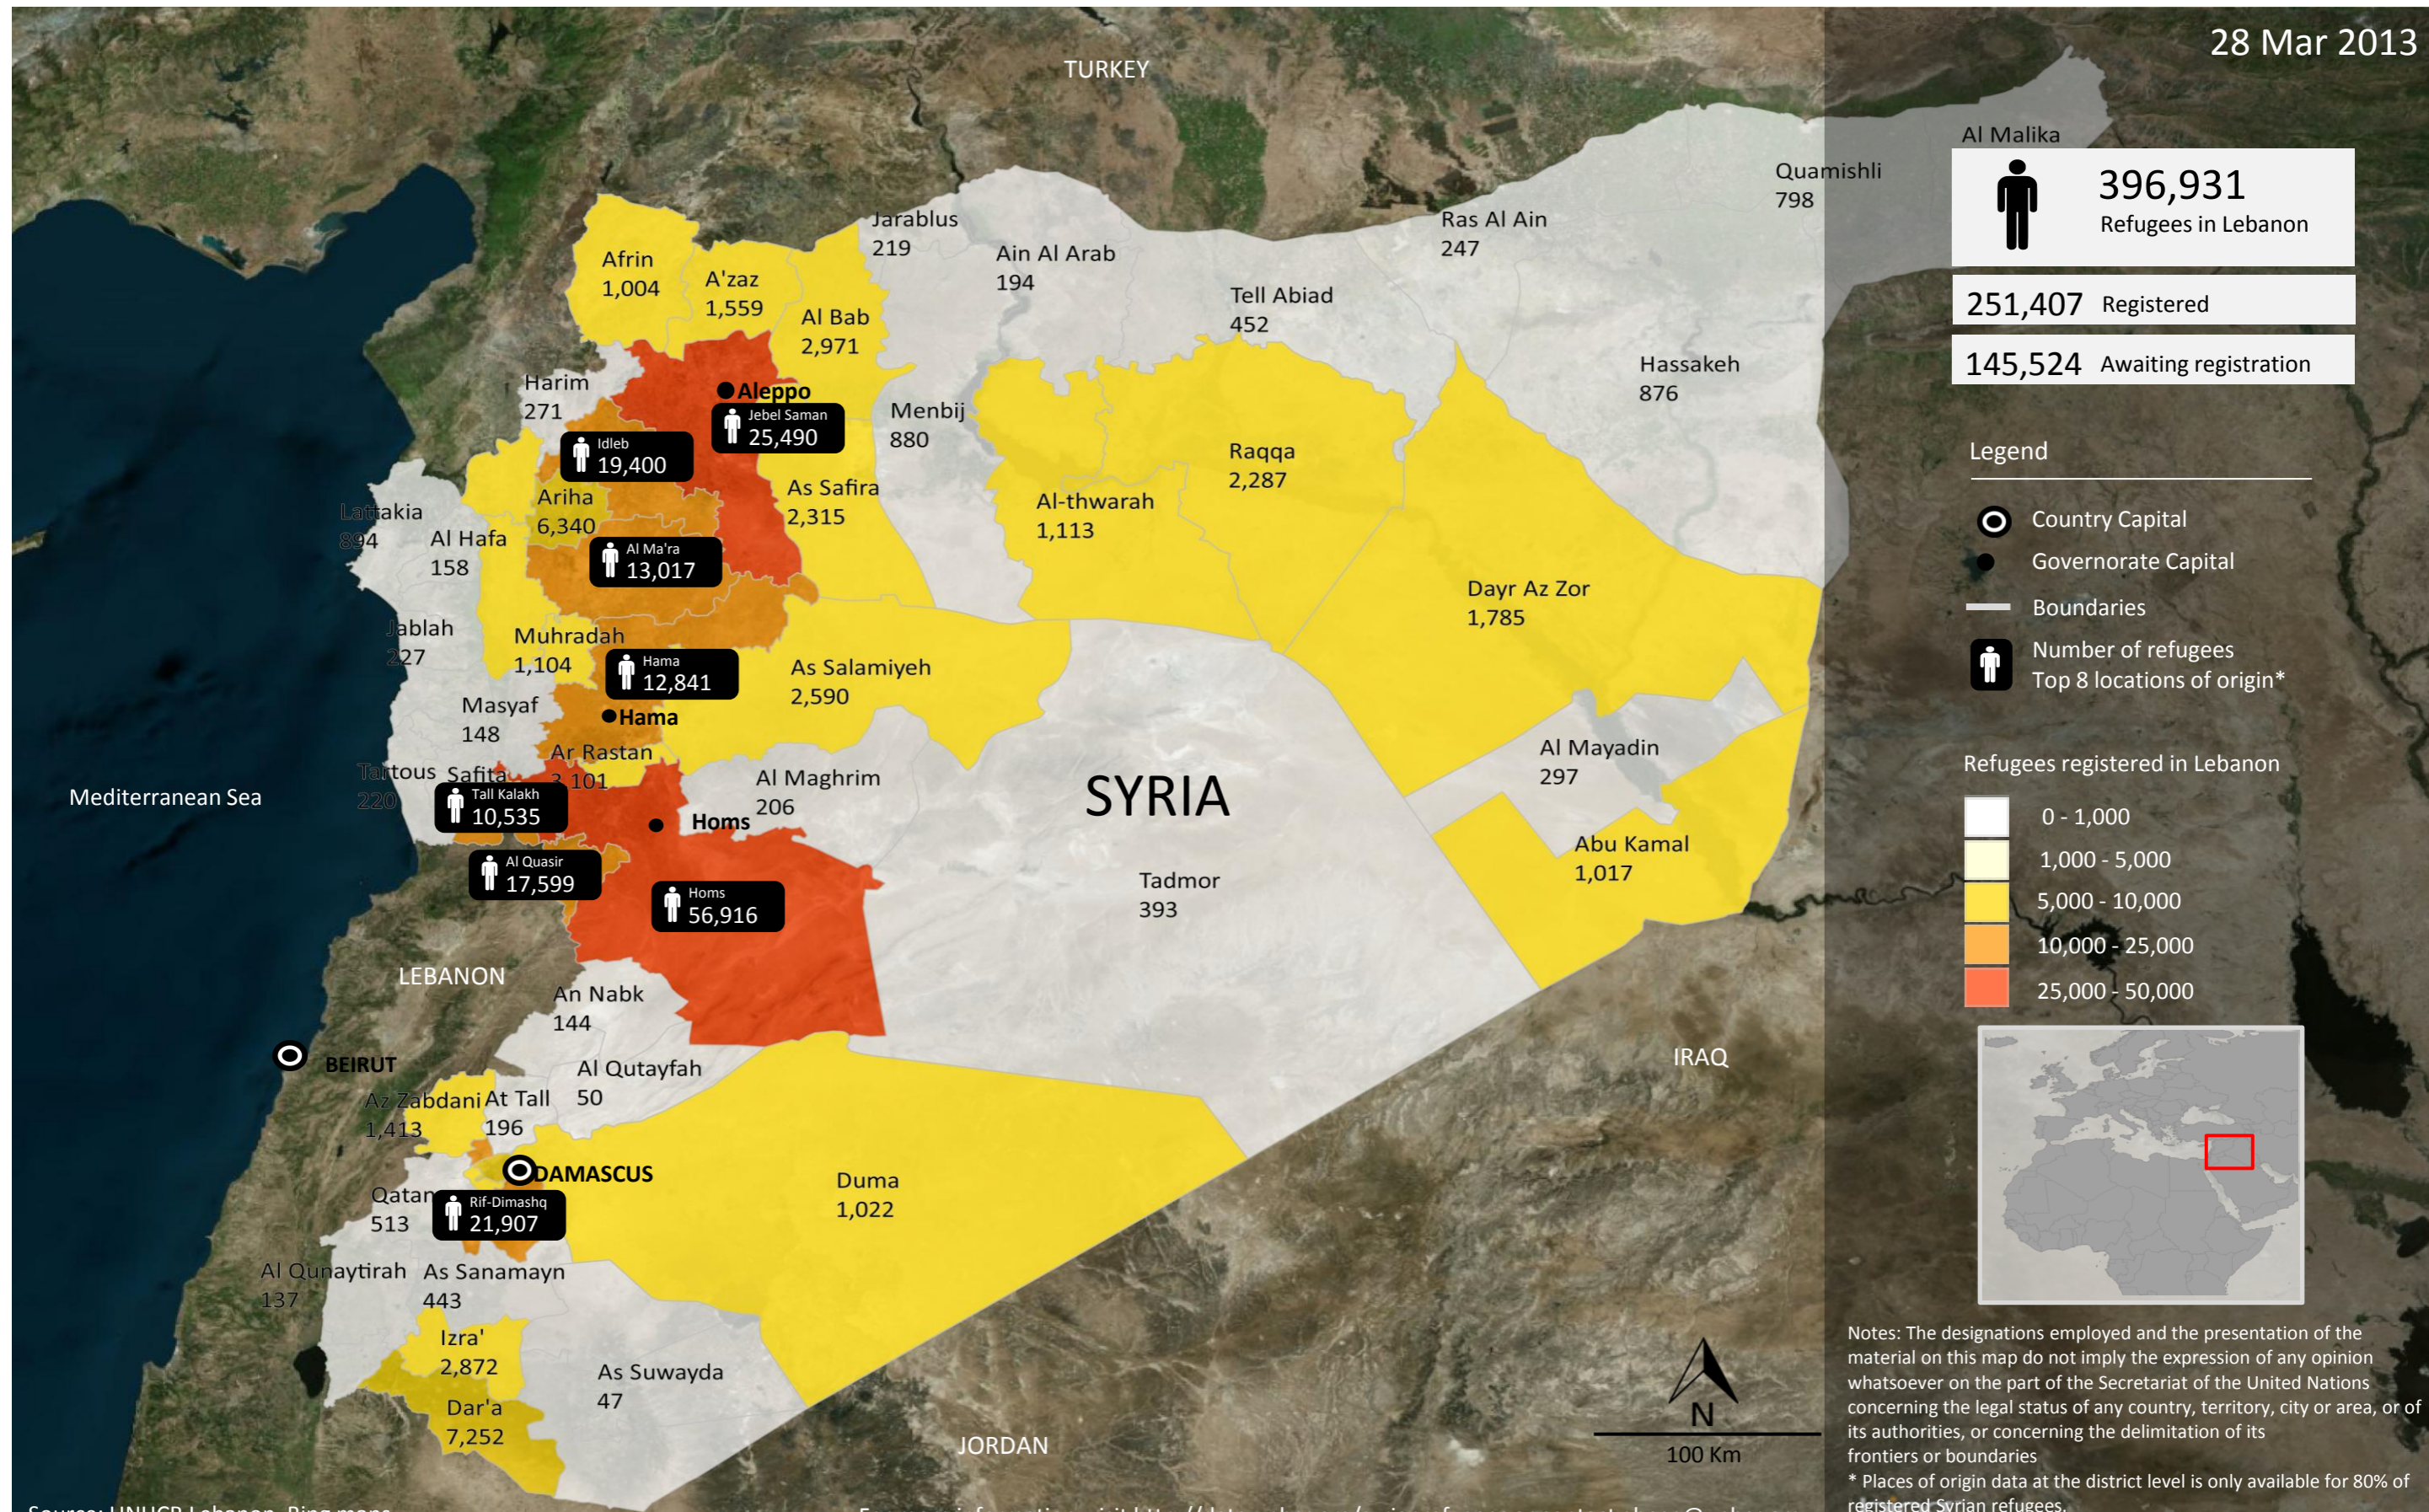

# Places of Origin of Syrian Refugees Registered in Lebanon

28 Mar 2013

**396,931** Refugees in Lebanon

**251,407** Registered

**145,524** Awaiting registration

**Legend**

- Country Capital
- Governorate Capital
- Boundaries
- Number of refugees Top 8 locations of origin\*

**Refugees registered in Lebanon**

- 0 - 1,000
- 1,000 - 5,000
- 5,000 - 10,000
- 10,000 - 25,000
- 25,000 - 50,000

Notes: The designations employed and the presentation of the material on this map do not imply the expression of any opinion whatsoever on the part of the Secretariat of the United Nations concerning the legal status of any country, territory, city or area, or of its authorities, or concerning the delimitation of its frontiers or boundaries

\* Places of origin data at the district level is only available for 80% of registered Syrian refugees.