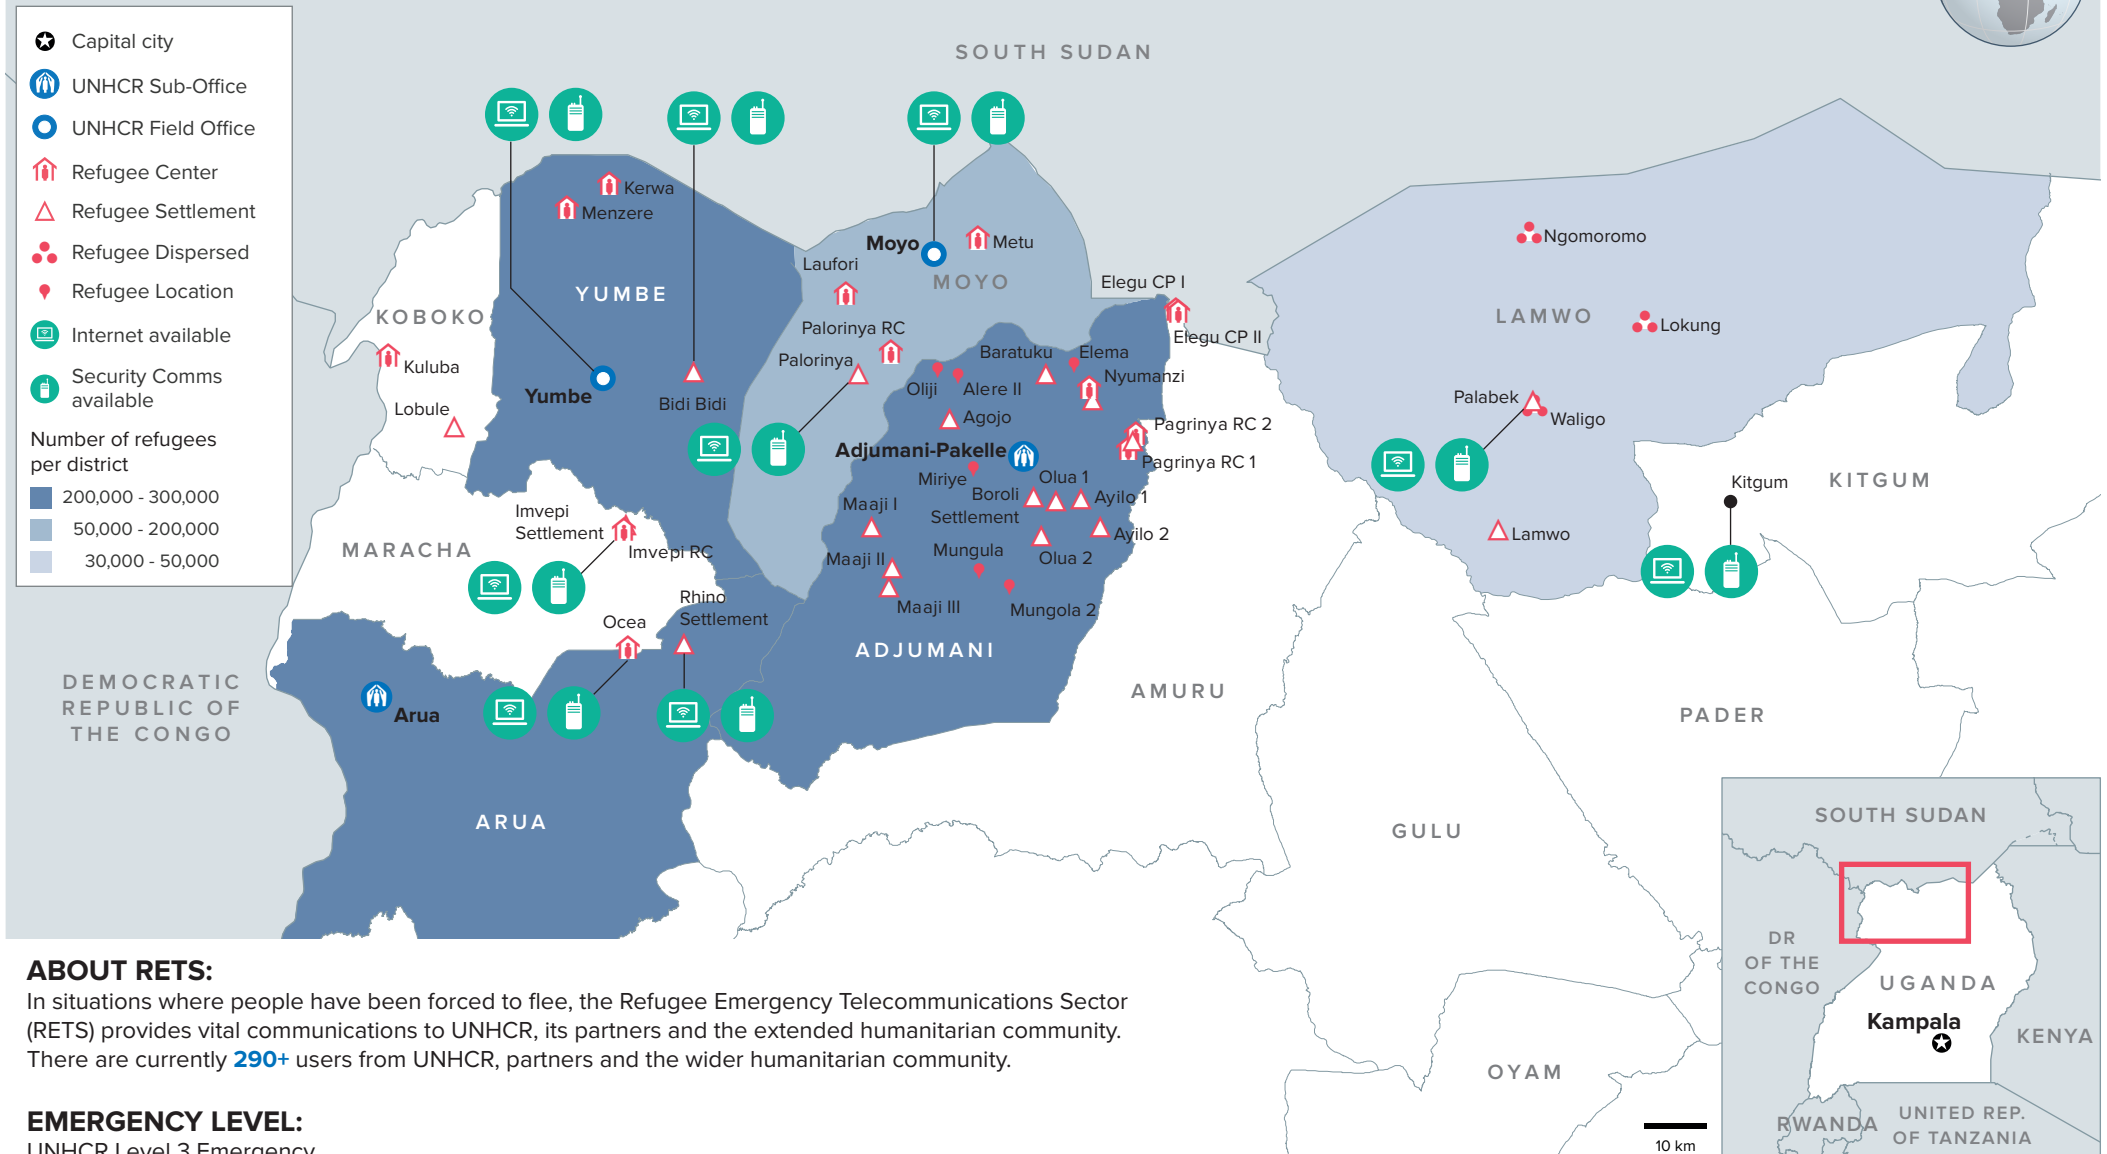

1 million refugees from South Sudan in Uganda

ABOUT RETS:

In situations where people have been forced to flee, the Refugee Emergency Telecommunications Sector (RETS) provides vital communications to UNHCR, its partners and the extended humanitarian community. There are currently **290+** users from UNHCR, partners and the wider humanitarian community.

EMERGENCY LEVEL:

UNHCR Level 3 Emergency