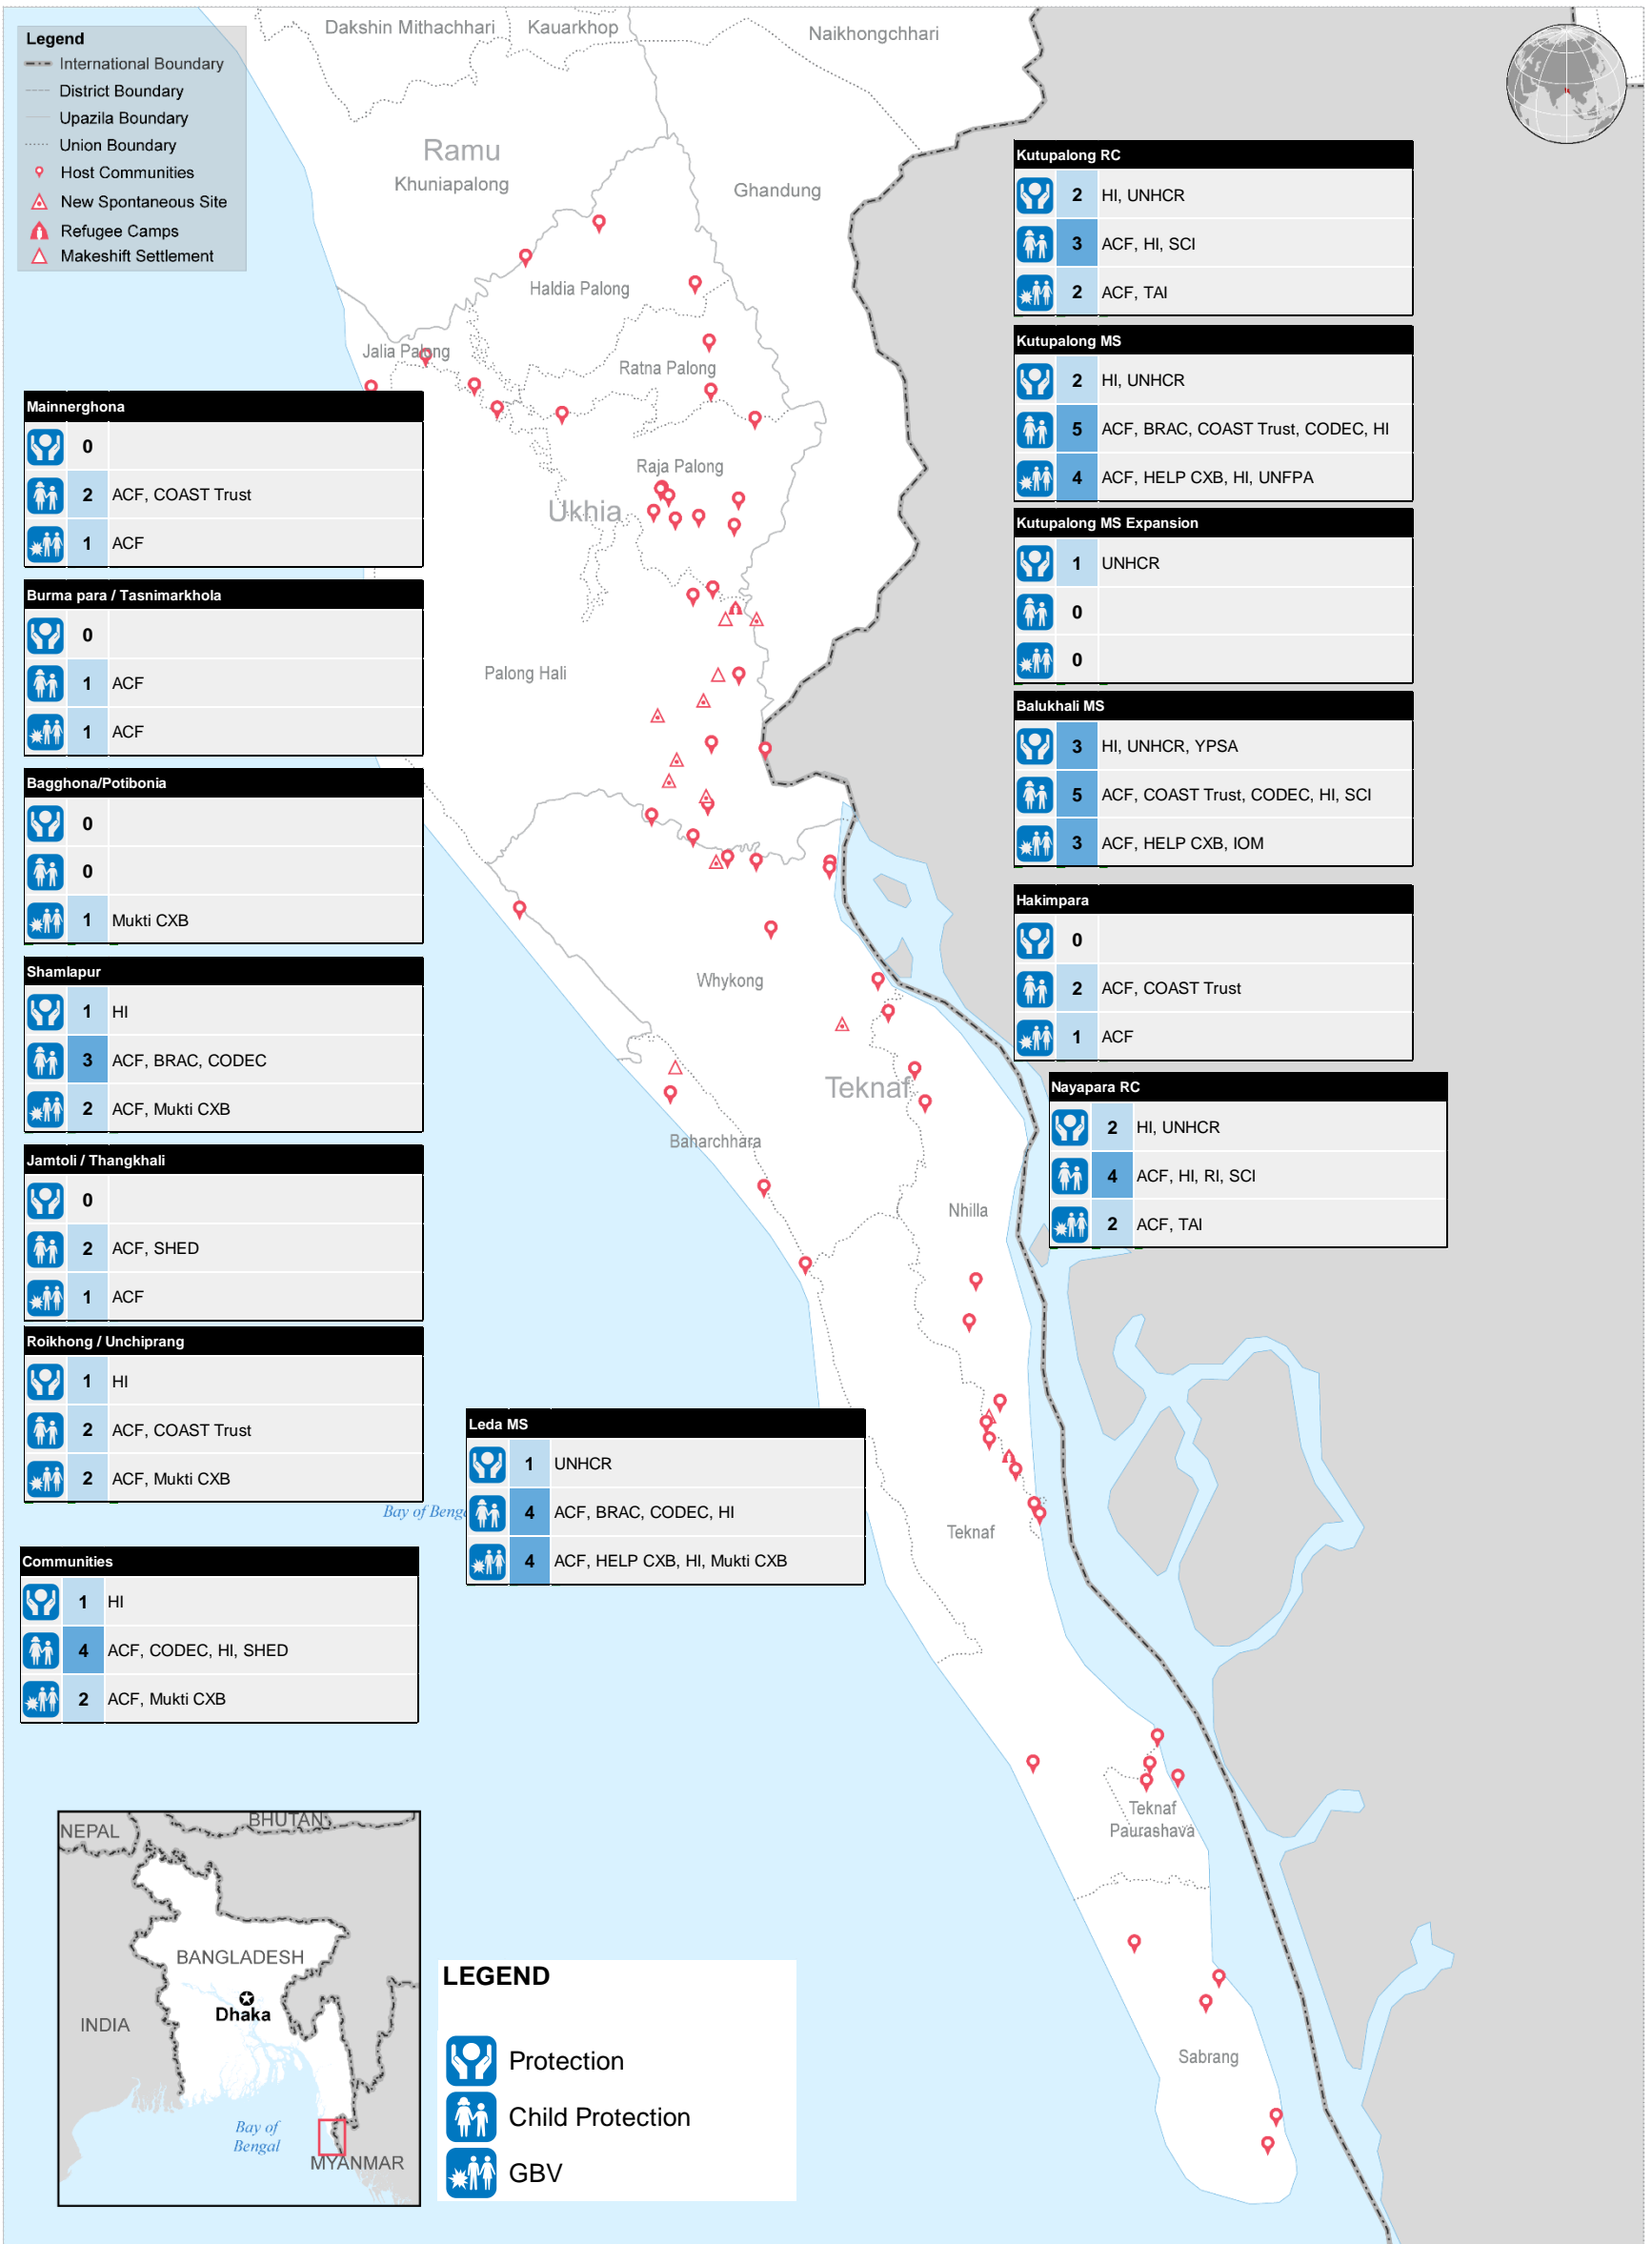

Bangladesh, Cox's Bazar

Protection Sector 3W Map

as of 17 October 2017

Bangladesh, Cox's Bazar

Protection Sector 3W Map

as of 17 October 2017

Sector of Assistance	Programme Partner	Implementing Partner
Protection	HI	
Protection	UNHCR	HI
Protection	UNHCR	
Protection	YPSA	YPSA
Child Protection	ACF	ACF
Child Protection	HI	
Child Protection	HI	SHED
Child Protection	IOM	HI
Child Protection	UNHCR	HI
Child Protection	UNHCR	RI
Child Protection	UNHCR	SCI
Child Protection	UNHCR	
Child Protection	UNICEF	BRAC
Child Protection	UNICEF	COAST Trust
Child Protection	UNICEF	CODEC
Child Protection	UNICEF	SCI
GBV	AAB	
GBV	ACF	ACF
GBV	CARE	
GBV	HI	HI
GBV	IFRC	
GBV	IOM	
GBV	RI	HELP CXB
GBV	UNFPA	
GBV	UNFPA	Mukti CXB
GBV	UNFPA	
GBV	UNHCR	TAI