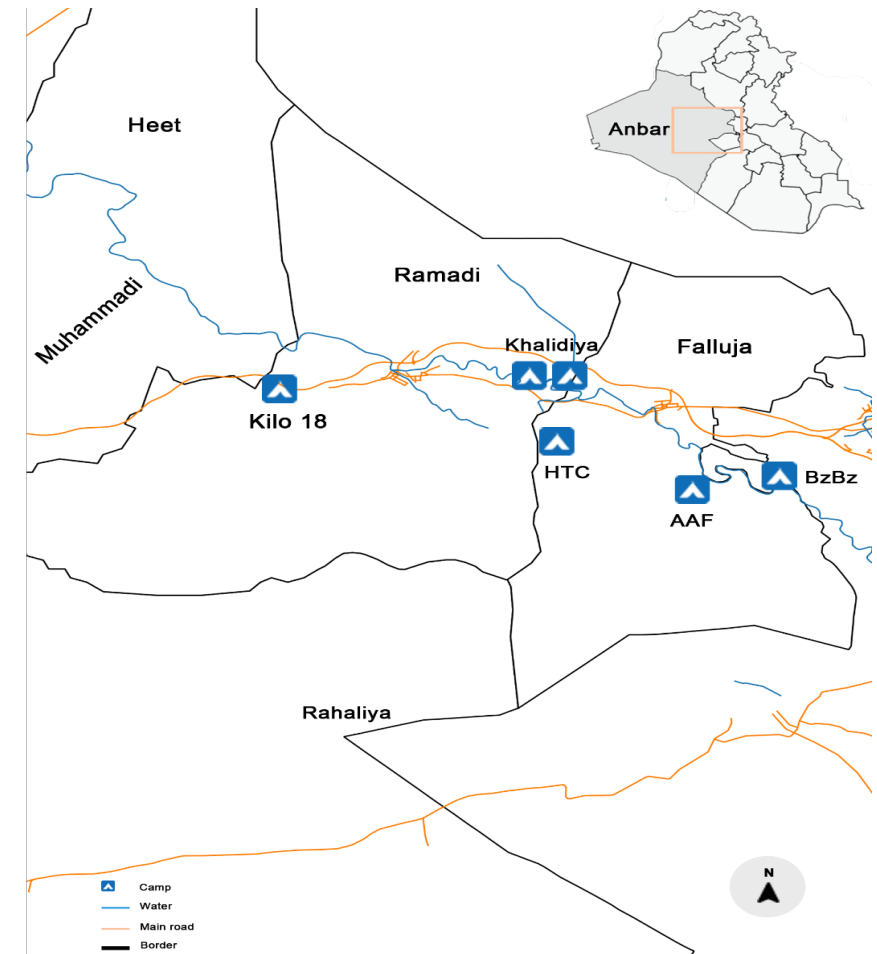

# IRAQ: National Preparedness Overview - Camps in Anbar Province (25 October 2017)

District	Camps	Occupied Plots	Plots Available	Possible Expansion Plots
Al-Khalidiyah	AK-9	0	200	0
	AK-1 Markazi	157	233	0
	AK-11	170	80	0
	AK-8	160	40	0
	AK-7	225	25	0
	AK-10	0	250	0
	AK-3	0	0	0
	AK-4	0	110	0
	AK-5	0	100	0
	All other AK Camps	470	205	0
<b>Total</b>		<b>1,182</b>	<b>1,243</b>	<b>0</b>
Amriyat Al-Fallujah	Amriyat Al-Fallujah Camp 3	146	104	0
	Amriyat Al-Fallujah Camp 9	66	218	100
	Amriyat Al-Fallujah Camp 2	177	138	0
	Amriyat Al-Fallujah Camp 5	100	158	0
	Amriyat AL-Fallujah Camp 31	230	20	100
	Amriyat Al-Fallujah Camp 16	170	109	0
	Amriyat Al-Fallujah Camp 33	158	102	0
	Amriyat Al-Fallujah Camp 21	187	73	0
	Amriyat Al-Fallujah Camp 13	96	24	0
	All other AAF Camps	4,747	1,114	500
<b>Total</b>		<b>6,077</b>	<b>2,060</b>	<b>700</b>
BzBz	Bezabize Camps	1,414	387	150
HTC	Habbaniya Tourist City Camps	3,076	329	0
Kilo 18	Kilo 18 Camp	976	74	0
	Kilo 18 Extension	611	0	0
<b>Total Kilo 18</b>		<b>1,587</b>	<b>74</b>	<b>0</b>
<b>Plots:</b>		<b>13,336</b>	<b>4,093</b>	<b>850</b>
<b>People:</b>		<b>80,016</b>	<b>24,558</b>	<b>5,100</b>

The boundaries and names shown and the designations used on this map do not imply official endorsement or acceptance by the United Nations.

The information reflected in this infographic is constantly changing and captures information available at the moment of production.

For planning purposes one plot = one family of 6 individuals. This relationship may vary depending on family size and preferences.

Creation date: 13 October 2017 Sources: CCCM Cluster, Camp managers. Info: Alam Talash. Email: alammo@unhcr.org