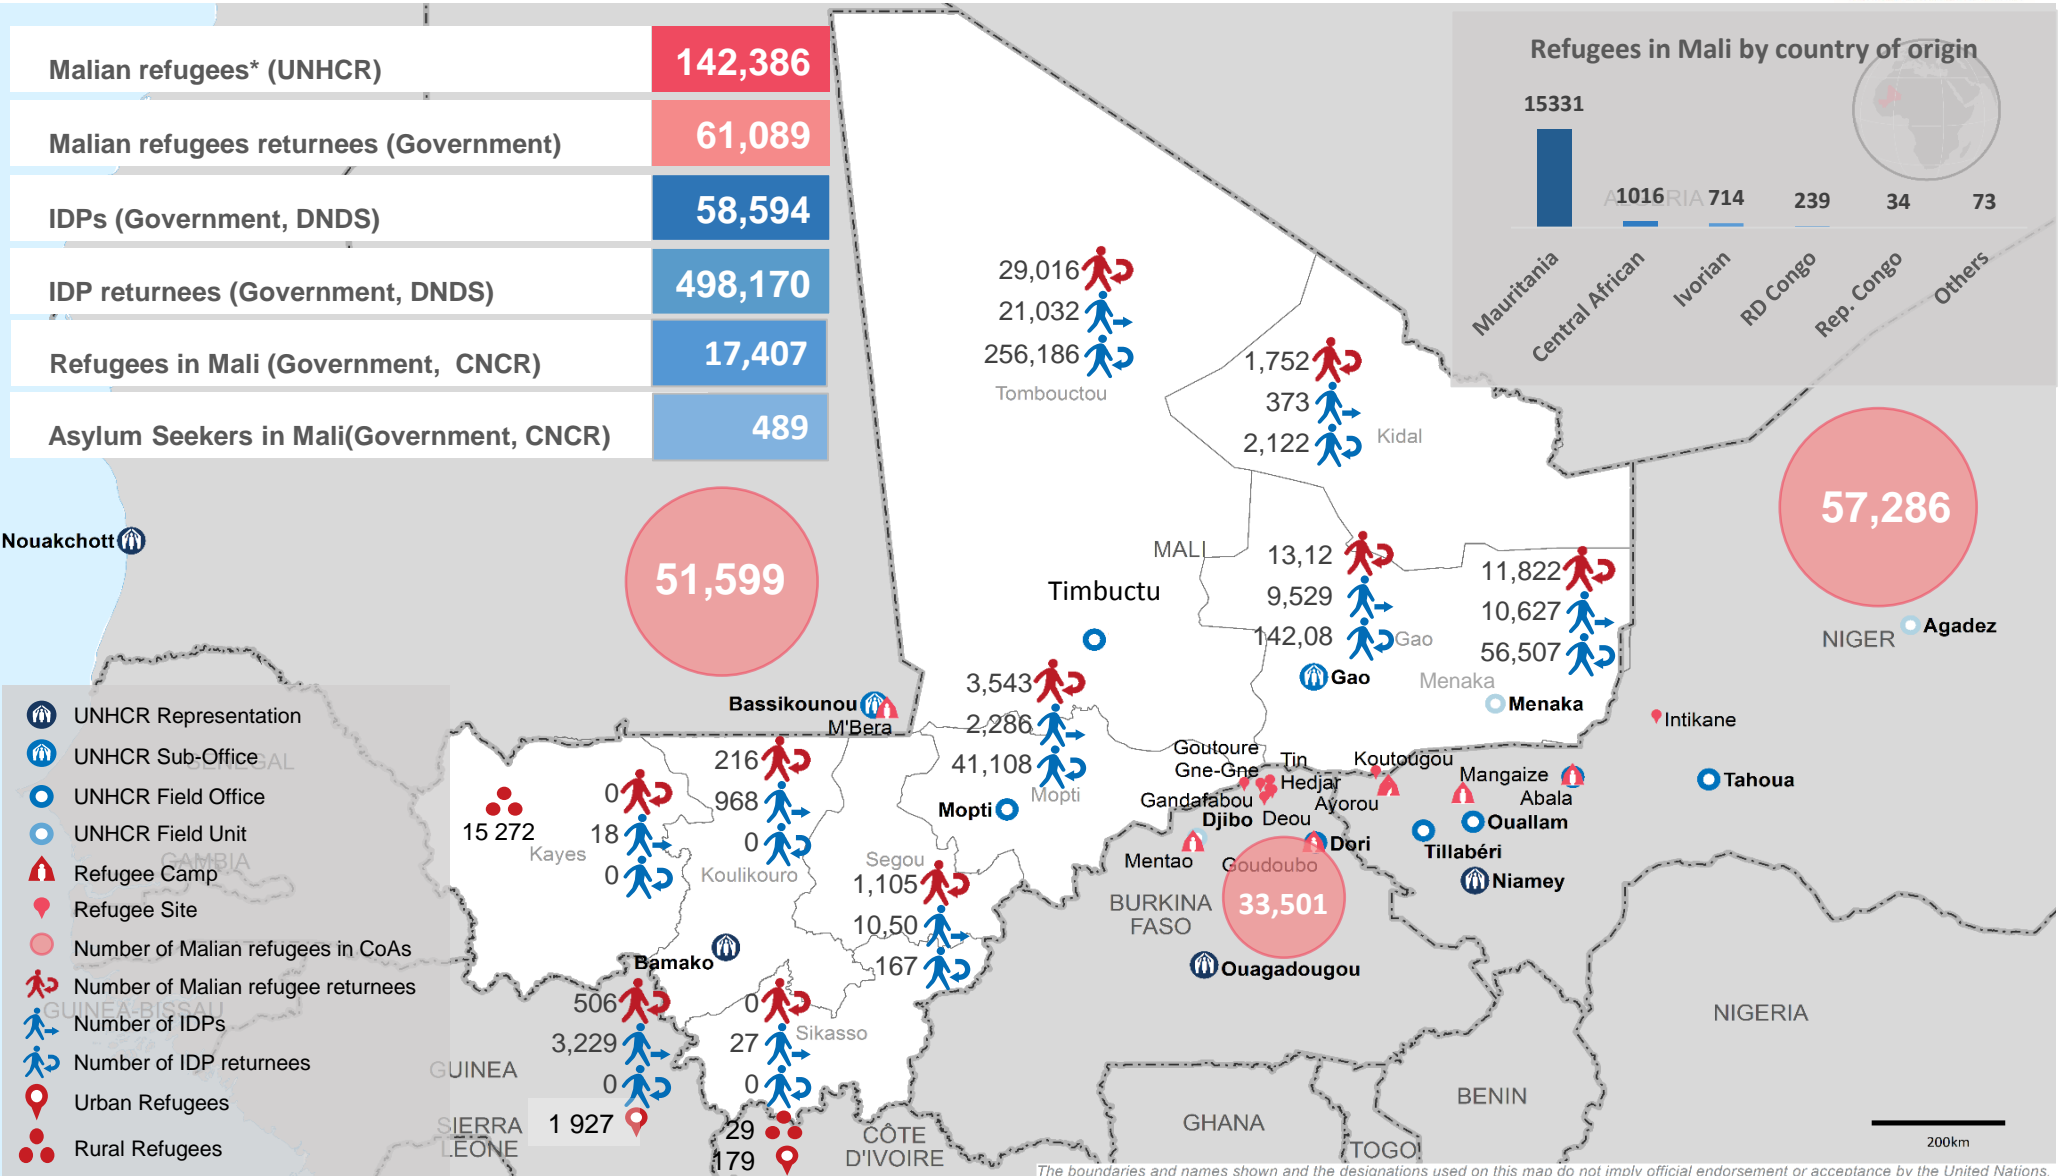

MALI SITUATION

Refugees, Internally Displaced Persons and Returnees

as of 30 September 2017

Sources: Malian Refugee Returnees and IDPS - Government of Mali, DNDS, Refugees in Mali - CNCR, Malianrefugees - UNHCR. For more information: kantet@unhcr.org | doren@unhcr.org