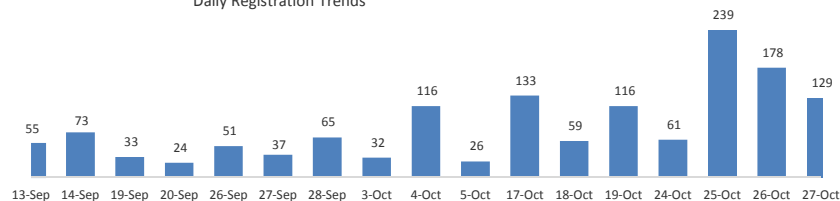

88,520	Total Active Refugees
	87,948	Registered L2
	572	Registered L1**
	11,657	Temporarily Inactivated***
	100,177	Active + Inactive Refugees

Kigali Arrivals:0 Bugesera Arrivals:8 Nyanza Arrivals: 40

Daily Registration Trends

Area of Origin	Age Cohort	Female	Male	Total	%
Kirundo	0 - 4 years	6,612	6,723	13,335	15%
Bujumbura Mairie	5 - 11 years	8,121	8,212	16,333	19%
Muyinga	12 - 17 years	5,501	5,905	11,406	13%
Ngozi	18 - 59 years	22,105	22,901	45,006	51%
Karuzi	60 + years	1,176	692	1,868	2%
Kayanza	Total	43,515	44,433	87,948	100%
Cibitoke	Dependants of Burundian Refugees - Other Nationalities				
Gitega	Origin	Female	Male	Total	
Ruyigi	Rwanda	333	20	353	
Bubanza	Tanzania	2	1	3	
Others	Belgium	1		1	
Total	Kenya	1		1	
	Uganda	1		1	
	Total	338	21	359