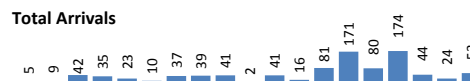

Registration Statistics

Registered from 24-27 Oct 2017

Mahama	124
Kigali	483
Nyarushishi	-
Total	607

Camp / Reception Centre Population

Bugesera*	74	28
Nyanza*	380	137
Nyarushishi*	-	-
Mahama	55,909	19,064
Gatore*	54	40
Kigali	28,688	14,557
Huye	3,415	1,321
Total	88,520	35,147

	88,520	Total Active Refugees
	87,948	Registered L2
	572	Registered L1**
	11,657	Temporarily Inactivated***
	100,177	Active + Inactive Refugees

Kigali Arrivals:0 Bugesera Arrivals:8 Nyanza Arrivals: 40