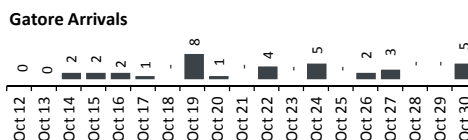

Registration Statistics

Registered from 24-27 Oct 2017

Mahama	124
Kigali	483
Nyarushishi	-
Total	607

Camp / Reception Centre Population

Bugesera*	74	28
Nyanza*	380	137
Nyarushishi*	-	-
Mahama	55,909	19,064
Gatore*	54	40
Kigali	28,688	14,557
Huye	3,415	1,321
Total	88,520	35,147

	88,520	Total Active Refugees
	87,948	Registered L2
	572	Registered L1**
	11,657	Temporarily Inactivated***
	100,177	Active + Inactive Refugees

Kigali Arrivals:0 Bugesera Arrivals:8 Nyanza Arrivals: 40