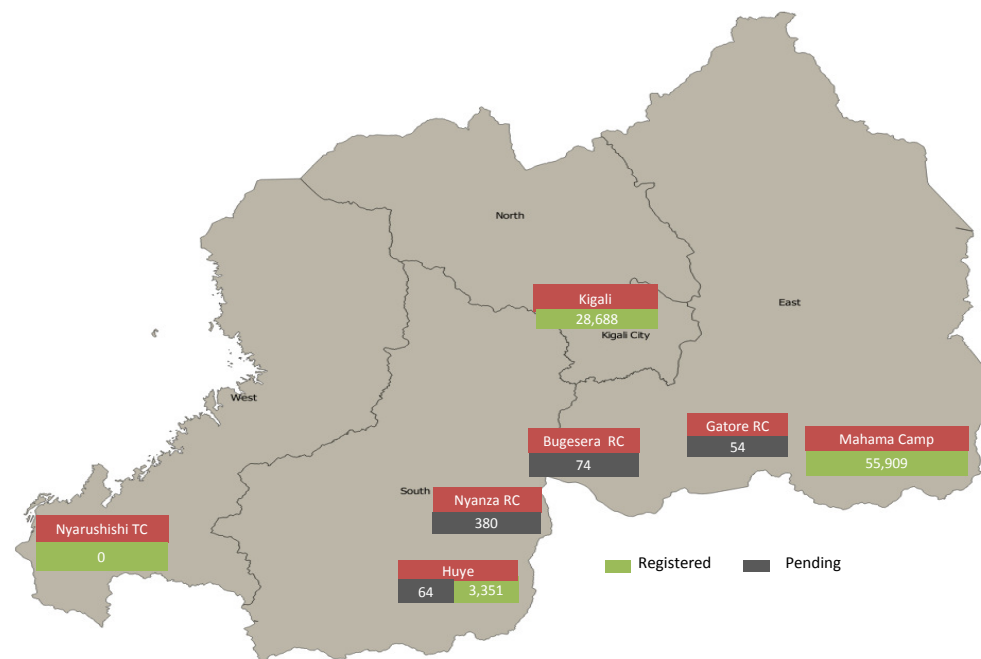

Registration Statistics

Registered from 24-27 Oct 2017

Mahama	124
Kigali	483
Nyarushishi	-
Total	607

Camp / Reception Centre Population

Bugesera*	74	28
Nyanza*	380	137
Nyarushishi*	-	-
Mahama	55,909	19,064
Gatore*	54	40
Kigali	28,688	14,557
Huye	3,415	1,321
Total	88,520	35,147

	88,520	Total Active Refugees
	87,948	Registered L2
	572	Registered L1**
	11,657	Temporarily Inactivated***
	100,177	Active + Inactive Refugees

Kigali Arrivals:0 Bugesera Arrivals:8 Nyanza Arrivals: 40

Daily Registration Trends

Area of Origin	Age Cohort	Female	Male	Total	%
Kirundo	0 - 4 years	6,612	6,723	13,335	15%
Bujumbura Mairie	5 - 11 years	8,121	8,212	16,333	19%
Muyinga	12 - 17 years	5,501	5,905	11,406	13%
Ngozi	18 - 59 years	22,105	22,901	45,006	51%
Karuzi	60 + years	1,176	692	1,868	2%
Kayanza	Total	43,515	44,433	87,948	100%
Cibitoke	Dependants of Burundian Refugees - Other Nationalities				
Gitega	Origin	Female	Male	Total	
Ruyigi	Rwanda	333	20	353	
Bubanza	Tanzania	2	1	3	
Others	Belgium	1		1	
Total	Kenya	1		1	
	Uganda	1		1	
	Total	338	21	359	

* Source: MIDIMAR. All other sources are UNHCR

** Individuals registered in Nyanza, Gatore, Bugesera RCs have undergone level 1 biometric registration

*** Inactivated due to absence at food distribution for 3 or more consecutive months in Sep 2015 - Sep 2017 (9,302) or spontaneous departure to BDI (2,355)