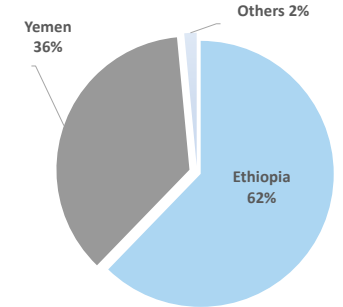

28,418 Registered Individuals

13,990 Refugees

14,428 Asylum-seekers

Country of Origin

Gender and Age Cohort breakdown

Year of Arrival

Specific Needs *

* An individual can have more than one specific need