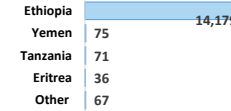

28,418 Registered Individuals

13,990 Refugees

14,428 Asylum-seekers

Country of Origin

Gender and Age Cohort breakdown

Year of Arrival

Specific Needs *

* An individual can have more than one specific need