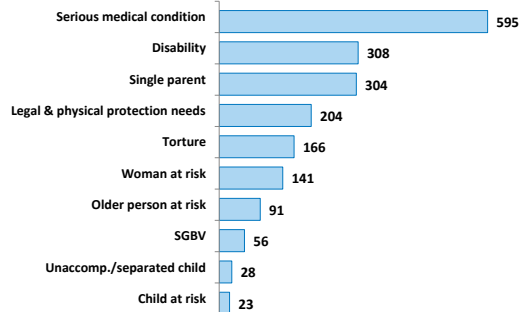

28,418 Registered Individuals

13,990 Refugees

14,428 Asylum-seekers

Country of Origin

Gender and Age Cohort breakdown

Year of Arrival

Specific Needs *

* An individual can have more than one specific need