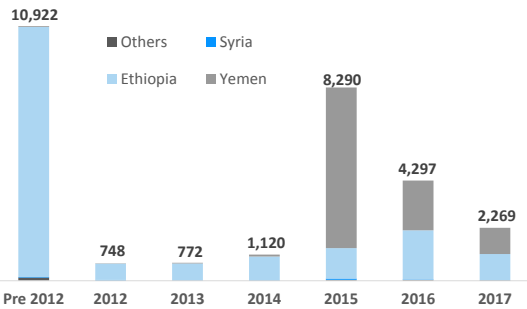

28,418 Registered Individuals

13,990 Refugees

14,428 Asylum-seekers

Country of Origin

Gender and Age Cohort breakdown

Year of Arrival

Specific Needs *

* An individual can have more than one specific need