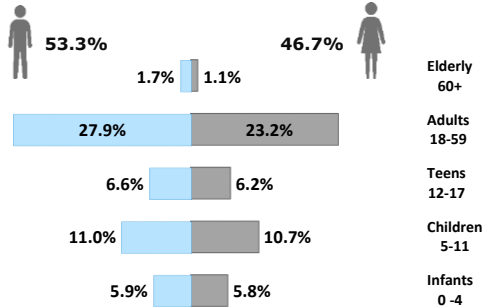

28,418 Registered Individuals

13,990 Refugees

14,428 Asylum-seekers

Country of Origin

Gender and Age Cohort breakdown

Year of Arrival

Specific Needs *

* An individual can have more than one specific need