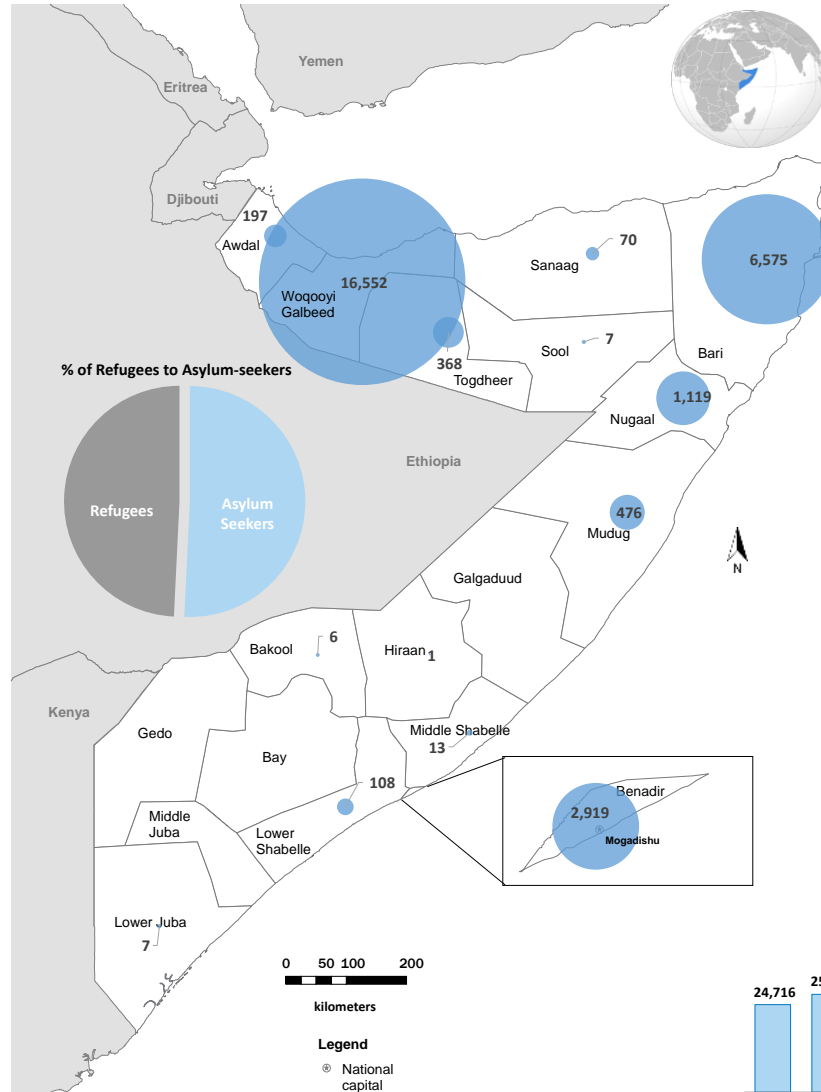

28,418 Registered Individuals

13,990 Refugees

14,428 Asylum-seekers

Country of Origin

Gender and Age Cohort breakdown

Year of Arrival

Specific Needs *

* An individual can have more than one specific need

Individuals - Place of Residence

Active Registration Trend 2017

The boundaries and names shown and the designations used on this map do not imply official endorsement or acceptance by the United Nations. Printing date: 01 Nov 2017
 Sources: UNHCR Author: UNHCR Somalia Feedback: sommoret@unhcr.org
 Somalia Portal Page: <https://data2.unhcr.org/en/situations/horn?id=197>

UNHCR is grateful for the generous contributions of donors who have directly contributed to the UNHCR Somalia operation in 2017