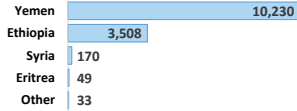

28,418 Registered Individuals

13,990 Refugees

14,428 Asylum-seekers

Country of Origin

Gender and Age Cohort breakdown

Year of Arrival

Specific Needs *

* An individual can have more than one specific need