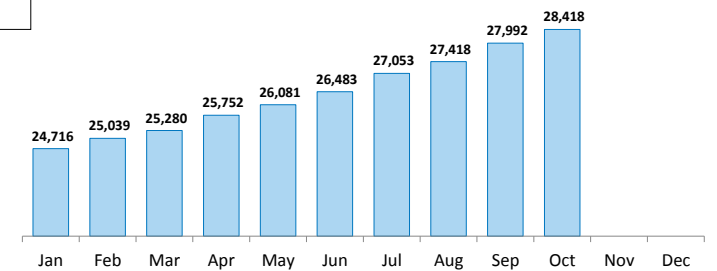

28,418 Registered Individuals

13,990 Refugees

14,428 Asylum-seekers

Country of Origin

Gender and Age Cohort breakdown

Year of Arrival

Specific Needs *

* An individual can have more than one specific need

Individuals - Place of Residence

Active Registration Trend 2017

The boundaries and names shown and the designations used on this map do not imply official endorsement or acceptance by the United Nations. Printing date: 01 Nov 2017
Sources: UNHCR Author: UNHCR Somalia Feedback: sommoret@unhcr.org
Somalia Portal Page: <https://data2.unhcr.org/en/situations/horn?id=197>

UNHCR is grateful for the generous contributions of donors who have directly contributed to the UNHCR Somalia operation in 2017