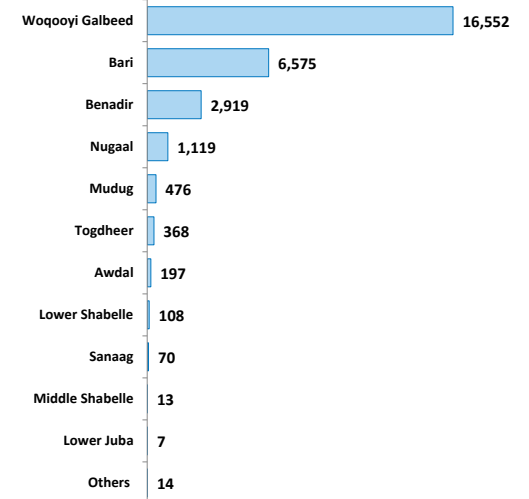

Individuals - Place of Residence

Active Registration Trend 2017