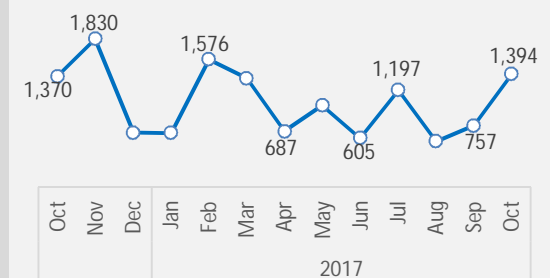

Rwanda

Population of Concern to UNHCR

as of 31st October 2017

Population Figures

Active Total 171,929

Refugees 163,127

Asylum Seekers (Pending) 8,802

CoO Breakdown

Burundi 87,922 53.9%

DRC 74,706 45.8%

Others 0.3% 499

Age Breakdown

0-17 50%

18-59 47%

60+ 3%

Monthly Registration Trends

- UNHCR Country Office
- UNHCR Sub-Office
- UNHCR Field Office
- UNHCR Field Unit
- Refugee Camp
- Reception / Transit Centre
- Refugee Urban Location
- International boundary
- Province boundary

10km