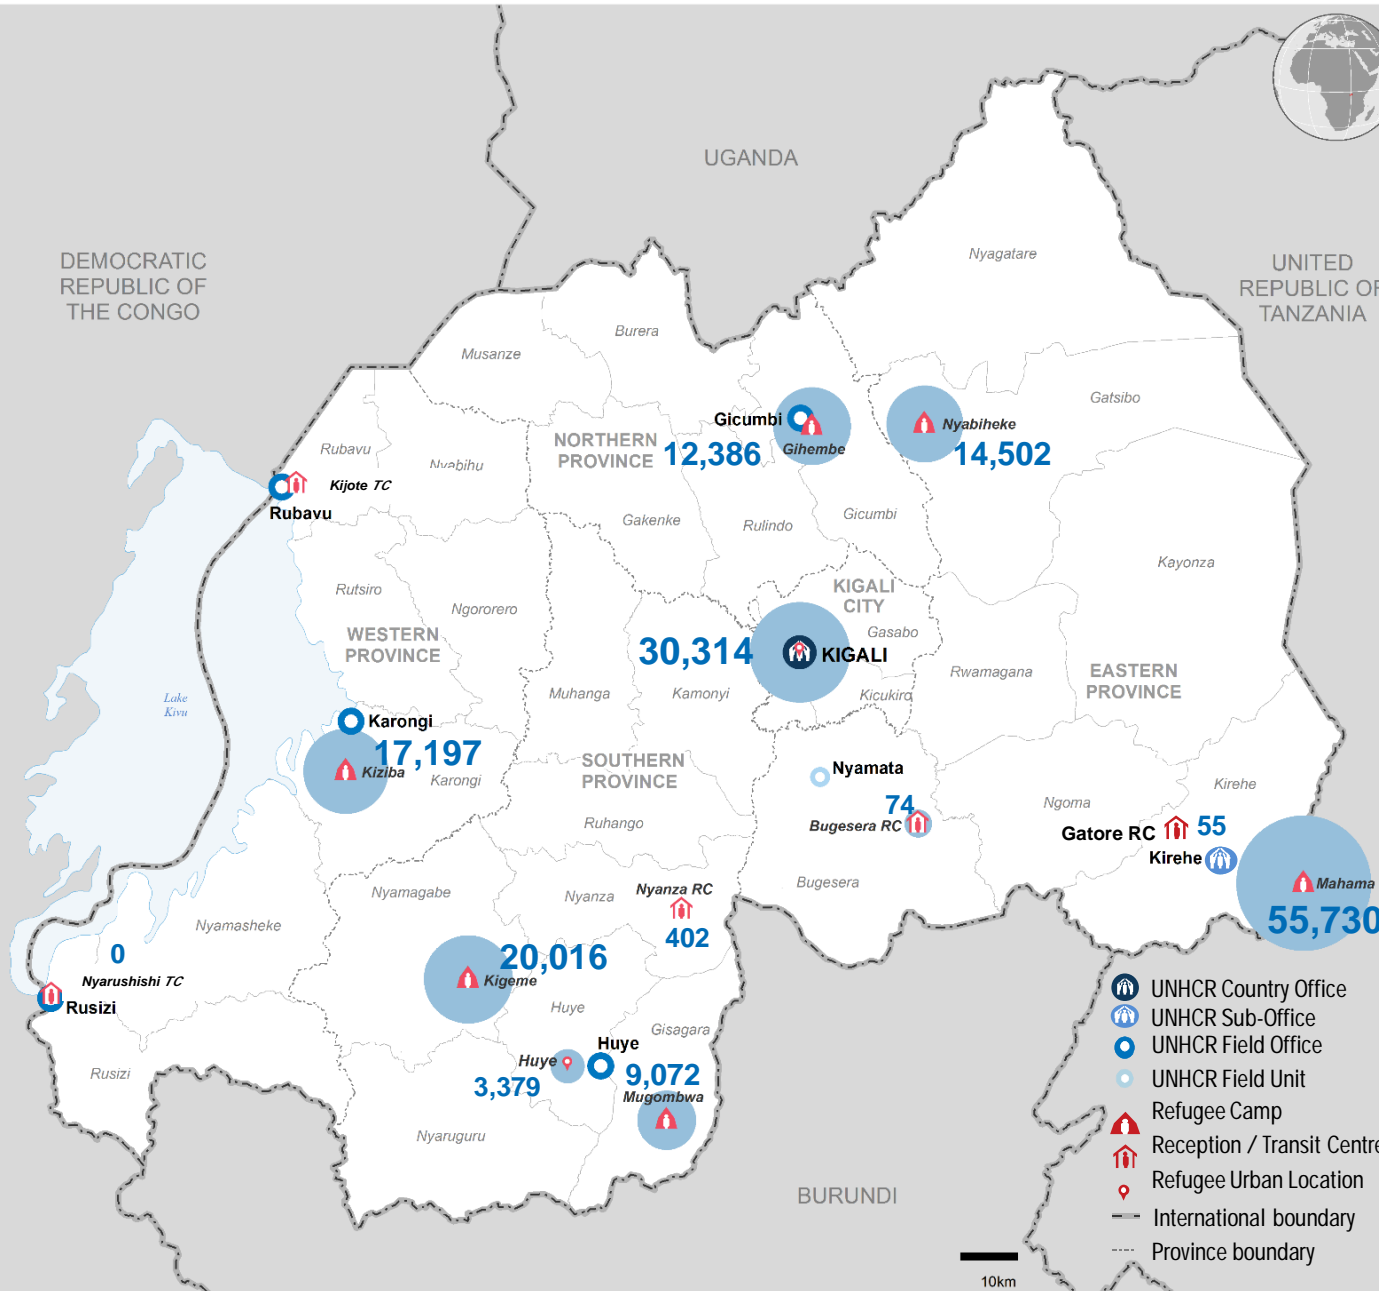

Rwanda

Population of Concern to UNHCR

as of 31st October 2017

Population Figures

Active Total 171,929

Refugees 163,127

Asylum Seekers (Pending) 8,802

CoO Breakdown

Burundi 87,922 53.9%

DRC 74,706 45.8%

Others 0.3% 499

Age Breakdown

0-17 50%

18-59 47%

60+ 3%

Monthly Registration Trends

- UNHCR Country Office
- UNHCR Sub-Office
- UNHCR Field Office
- UNHCR Field Unit
- Refugee Camp
- Reception / Transit Centre
- Refugee Urban Location
- International boundary
- Province boundary

10km