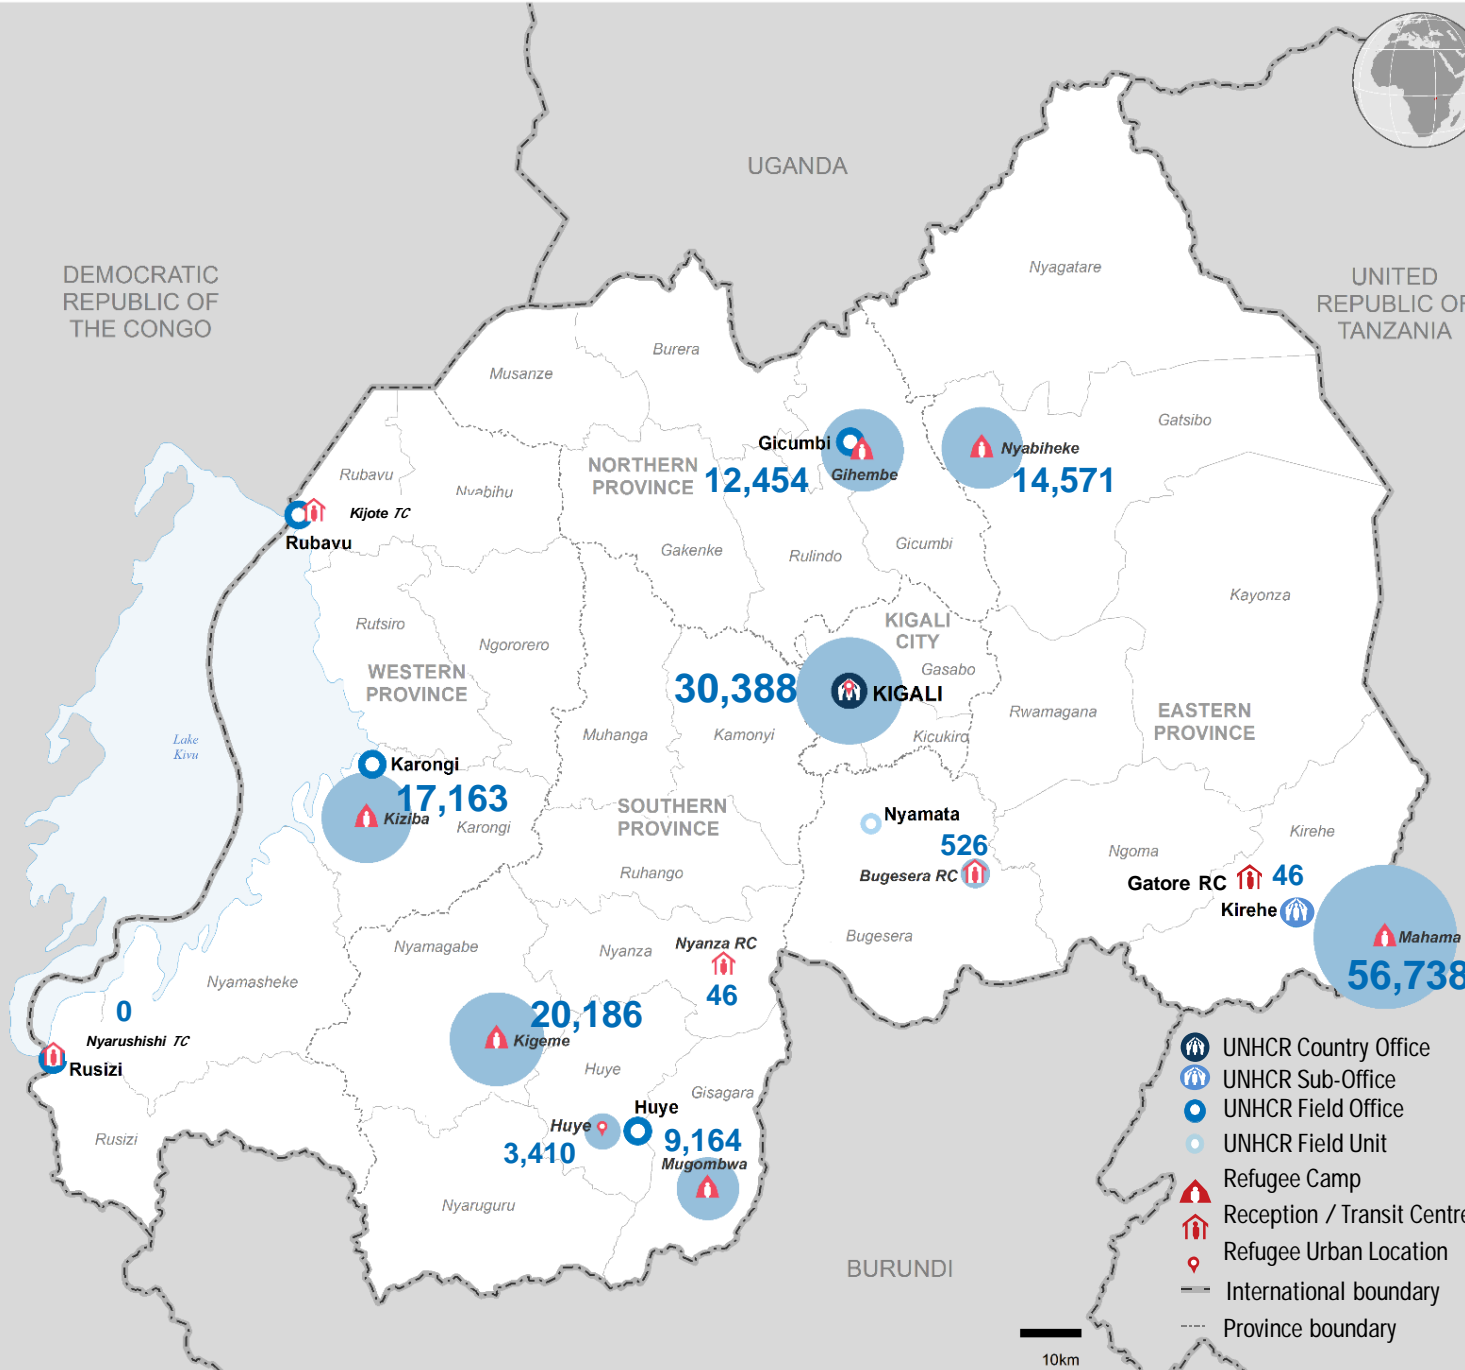

Rwanda

Population of Concern to UNHCR

as of 31st January 2018

Population Figures

Active Total **173,419**
 Refugees **164,692**
 Asylum Seekers (Pending) **8,727**

CoO Breakdown

Burundi 89,171 54.1%
 DRC 75,019 45.6%
 Others 0.3% 502

Age Breakdown

0-17 49%
 18-59 48%
 60+ 3%

Monthly Registration Trends