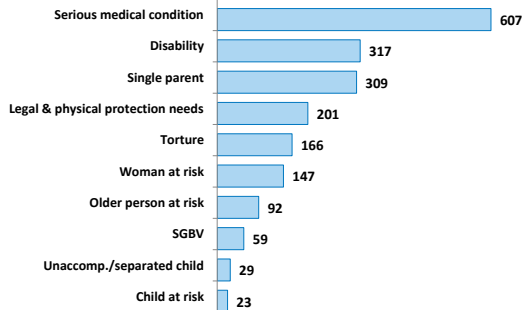

Specific Needs *

* An individual can have more than one specific need