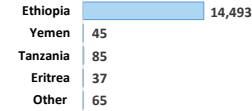

29,591 Registered Individuals

14,866 Refugees

14,725 Asylum-seekers

Asylum-seekers

Refugees

Country of Origin

Gender and Age Cohort breakdown

Year of Arrival

Specific Needs *

* An individual can have more than one specific need

% of Refugees to Asylum-seekers

Individuals - Place of Residence

Active Registered Trend last 12 months

Sources: UNHCR Author: UNHCR Somalia Feedback: sommoret@unhcr.org Somalia Portal Page: <https://data2.unhcr.org/en/situations/horn?id=197>

UNHCR is grateful for the generous contributions of donors who have directly contributed to the UNHCR Somalia operation in 2018