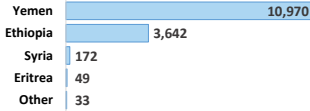

29,591 Registered Individuals

14,866 Refugees

14,725 Asylum-seekers

Asylum-seekers

Refugees

Country of Origin

Gender and Age Cohort breakdown

Year of Arrival

Specific Needs *

* An individual can have more than one specific need

% of Refugees to Asylum-seekers

Individuals - Place of Residence

Active Registered Trend last 12 months

Sources: UNHCR Author: UNHCR Somalia Feedback: sommoret@unhcr.org Somalia Portal Page: <https://data2.unhcr.org/en/situations/horn?id=197>

UNHCR is grateful for the generous contributions of donors who have directly contributed to the UNHCR Somalia operation in 2018