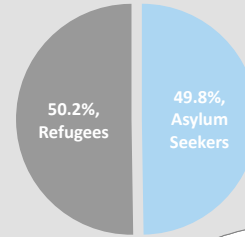

% of Refugees to Asylum-seekers