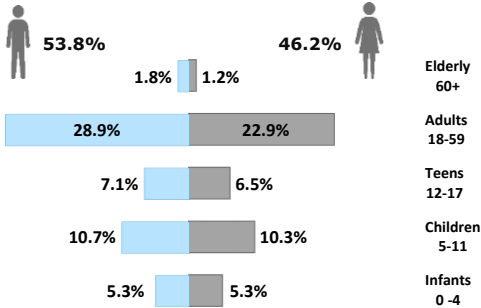

Gender and Age Cohort breakdown