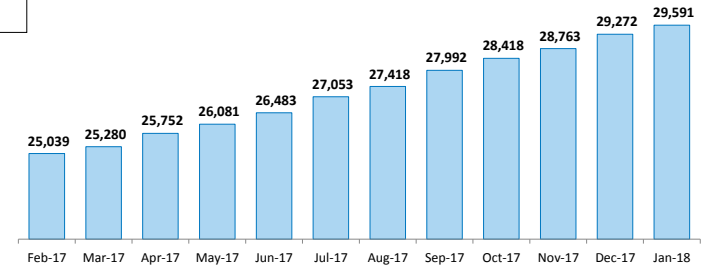

Active Registered Trend last 12 months