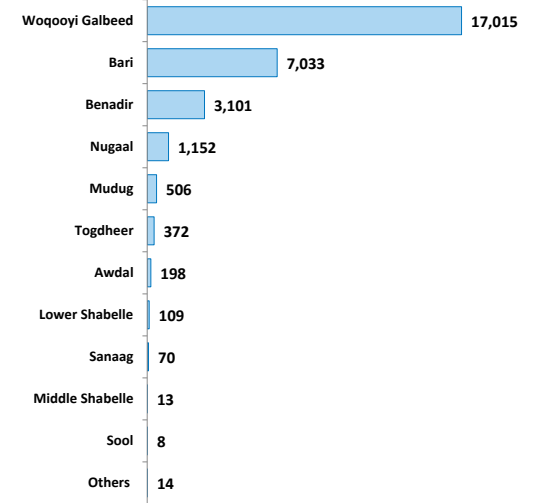

Individuals - Place of Residence