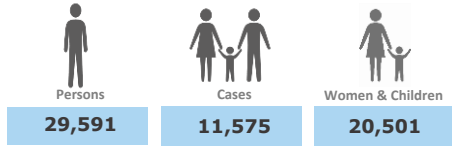

29,591 Registered Individuals

14,866 Refugees

14,725 Asylum-seekers

Asylum-seekers

Refugees