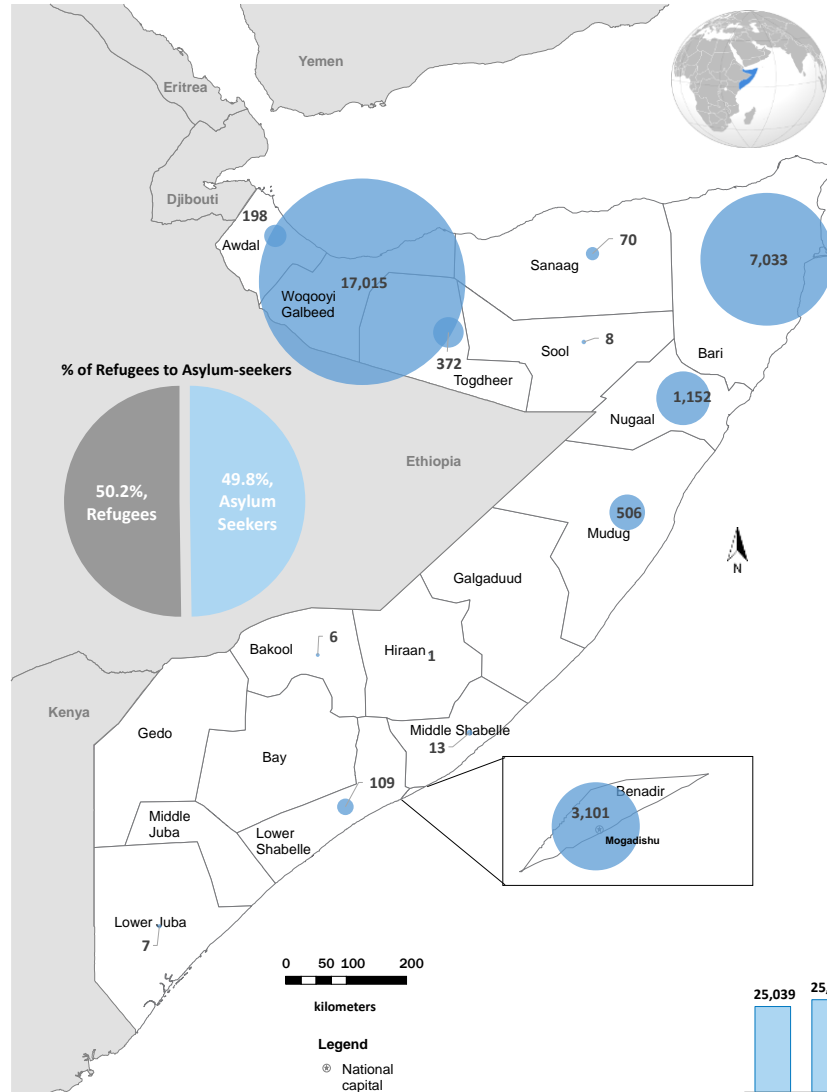

29,591 Registered Individuals

14,866 Refugees

14,725 Asylum-seekers

Asylum-seekers

Refugees

Country of Origin

Gender and Age Cohort breakdown

Year of Arrival

Specific Needs *

* An individual can have more than one specific need

% of Refugees to Asylum-seekers

Individuals - Place of Residence

Active Registered Trend last 12 months

Sources: UNHCR Author: UNHCR Somalia Feedback: sommoret@unhcr.org Somalia Portal Page: <https://data2.unhcr.org/en/situations/horn?id=197>

UNHCR is grateful for the generous contributions of donors who have directly contributed to the UNHCR Somalia operation in 2018