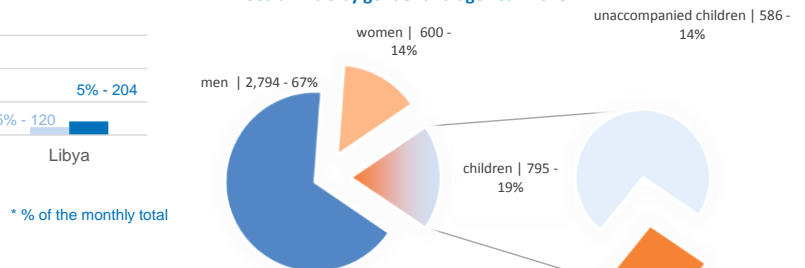

Mon, 19 Feb 2018	385
Tue, 20 Feb 2018	0
Wed, 21 Feb 2018	0
Thu, 22 Feb 2018	0
Fri, 23 Feb 2018	0
Sat, 24 Feb 2018	0
Sun, 25 Feb 2018	0

Sea arrivals of last weeks

Arrivals per month

Persons relocated (as of 25 Feb) **11,794**

% relocated persons of the 39,600 target*

* Out of 39,600 originally foreseen to be relocated from Italy, 34,953 commitments have been legally foreseen in the Council Decisions.

Asylum applications

(Applications are not necessarily lodged by new arrivals)

Most common sea arrival nationalities in Italy (comparison with previous month)

Sea arrivals by gender and age - Jan 2018

Estimated daily sea arrivals in 2018