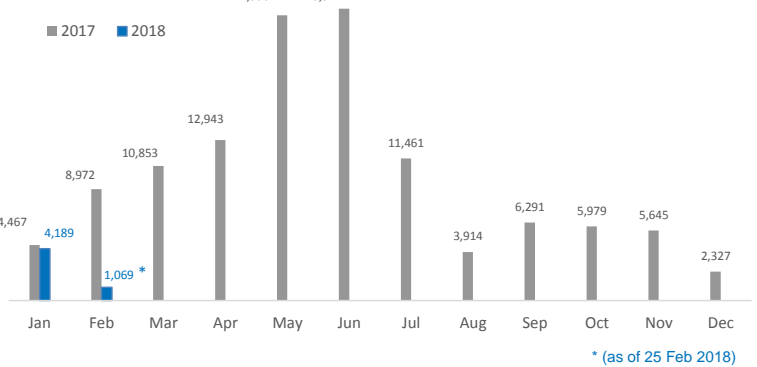

Italy weekly snapshot - 25 Feb 2018

(The charts below are based on figures from the Italian Ministry of Interior and UNHCR estimates. All figures are provisional and subject to change)

Total arrivals (1 Jan - 25 Feb 2018):	5,258
Total arrivals (1 Jan - 25 Feb 2017):	13,425
Total arrivals 1 Feb - 25 Feb 2018	1,069
Total arrivals 1 Feb - 25 Feb 2017	8,958
Average daily arrivals in February 2018 so far:	43
Average daily arrivals in January 2018:	135

Dead and missing in 2018 (as of 25 Feb) **398**

Dead and missing in 2017 (as of 25 Feb) 483

Dead and missing in 2017 3,139

Estimated # of arrivals during the last seven days **385**

(Based on arrivals or registration figures collected by UNHCR staff)

Mon, 19 Feb 2018	385
Tue, 20 Feb 2018	0
Wed, 21 Feb 2018	0
Thu, 22 Feb 2018	0
Fri, 23 Feb 2018	0
Sat, 24 Feb 2018	0
Sun, 25 Feb 2018	0

Sea arrivals of last weeks

Arrivals per month

Persons relocated (as of 25 Feb) **11,794**