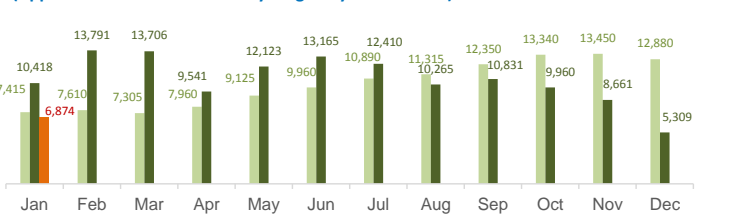

Italy weekly snapshot - 25 Feb 2018

(The charts below are based on figures from the Italian Ministry of Interior and UNHCR estimates. All figures are provisional and subject to change)

Total arrivals (1 Jan - 25 Feb 2018):	5,258
Total arrivals (1 Jan - 25 Feb 2017):	13,425
Total arrivals 1 Feb - 25 Feb 2018	1,069
Total arrivals 1 Feb - 25 Feb 2017	8,958
Average daily arrivals in February 2018 so far:	43
Average daily arrivals in January 2018:	135

Dead and missing in 2018 (as of 25 Feb) **398**

Dead and missing in 2017 (as of 25 Feb) 483

Dead and missing in 2017 3,139

Estimated # of arrivals during the last seven days **385**

(Based on arrivals or registration figures collected by UNHCR staff)

Mon, 19 Feb 2018	385
Tue, 20 Feb 2018	0
Wed, 21 Feb 2018	0
Thu, 22 Feb 2018	0
Fri, 23 Feb 2018	0
Sat, 24 Feb 2018	0
Sun, 25 Feb 2018	0

Sea arrivals of last weeks

Arrivals per month

Persons relocated (as of 25 Feb) **11,794**

% relocated persons of the 39,600 target*

* Out of 39,600 originally foreseen to be relocated from Italy, 34,953 commitments have been legally foreseen in the Council Decisions.

Asylum applications

(Applications are not necessarily lodged by new arrivals)