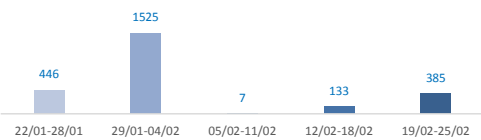

Italy weekly snapshot - 25 Feb 2018

(The charts below are based on figures from the Italian Ministry of Interior and UNHCR estimates. All figures are provisional and subject to change)

Total arrivals (1 Jan - 25 Feb 2018):	5,258
Total arrivals (1 Jan - 25 Feb 2017):	13,425
Total arrivals 1 Feb - 25 Feb 2018	1,069
Total arrivals 1 Feb - 25 Feb 2017	8,958
Average daily arrivals in February 2018 so far:	43
Average daily arrivals in January 2018:	135

Dead and missing in 2018 (as of 25 Feb) **398**

Dead and missing in 2017 (as of 25 Feb) 483

Dead and missing in 2017 3,139

Estimated # of arrivals during the last seven days **385**

(Based on arrivals or registration figures collected by UNHCR staff)

Mon, 19 Feb 2018	385
Tue, 20 Feb 2018	0
Wed, 21 Feb 2018	0
Thu, 22 Feb 2018	0
Fri, 23 Feb 2018	0
Sat, 24 Feb 2018	0
Sun, 25 Feb 2018	0

Sea arrivals of last weeks

Arrivals per month

Persons relocated (as of 25 Feb) **11,794**