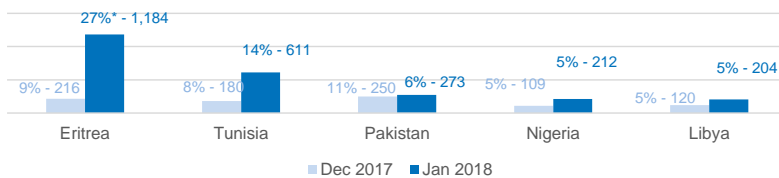

Mon, 19 Feb 2018	385
Tue, 20 Feb 2018	0
Wed, 21 Feb 2018	0
Thu, 22 Feb 2018	0
Fri, 23 Feb 2018	0
Sat, 24 Feb 2018	0
Sun, 25 Feb 2018	0

Sea arrivals of last weeks

Arrivals per month

Persons relocated (as of 25 Feb) **11,794**

% relocated persons of the 39,600 target*

* Out of 39,600 originally foreseen to be relocated from Italy, 34,953 commitments have been legally foreseen in the Council Decisions.

Asylum applications

(Applications are not necessarily lodged by new arrivals)

Most common sea arrival nationalities in Italy (comparison with previous month)

Sea arrivals by gender and age - Jan 2018

Estimated daily sea arrivals in 2018