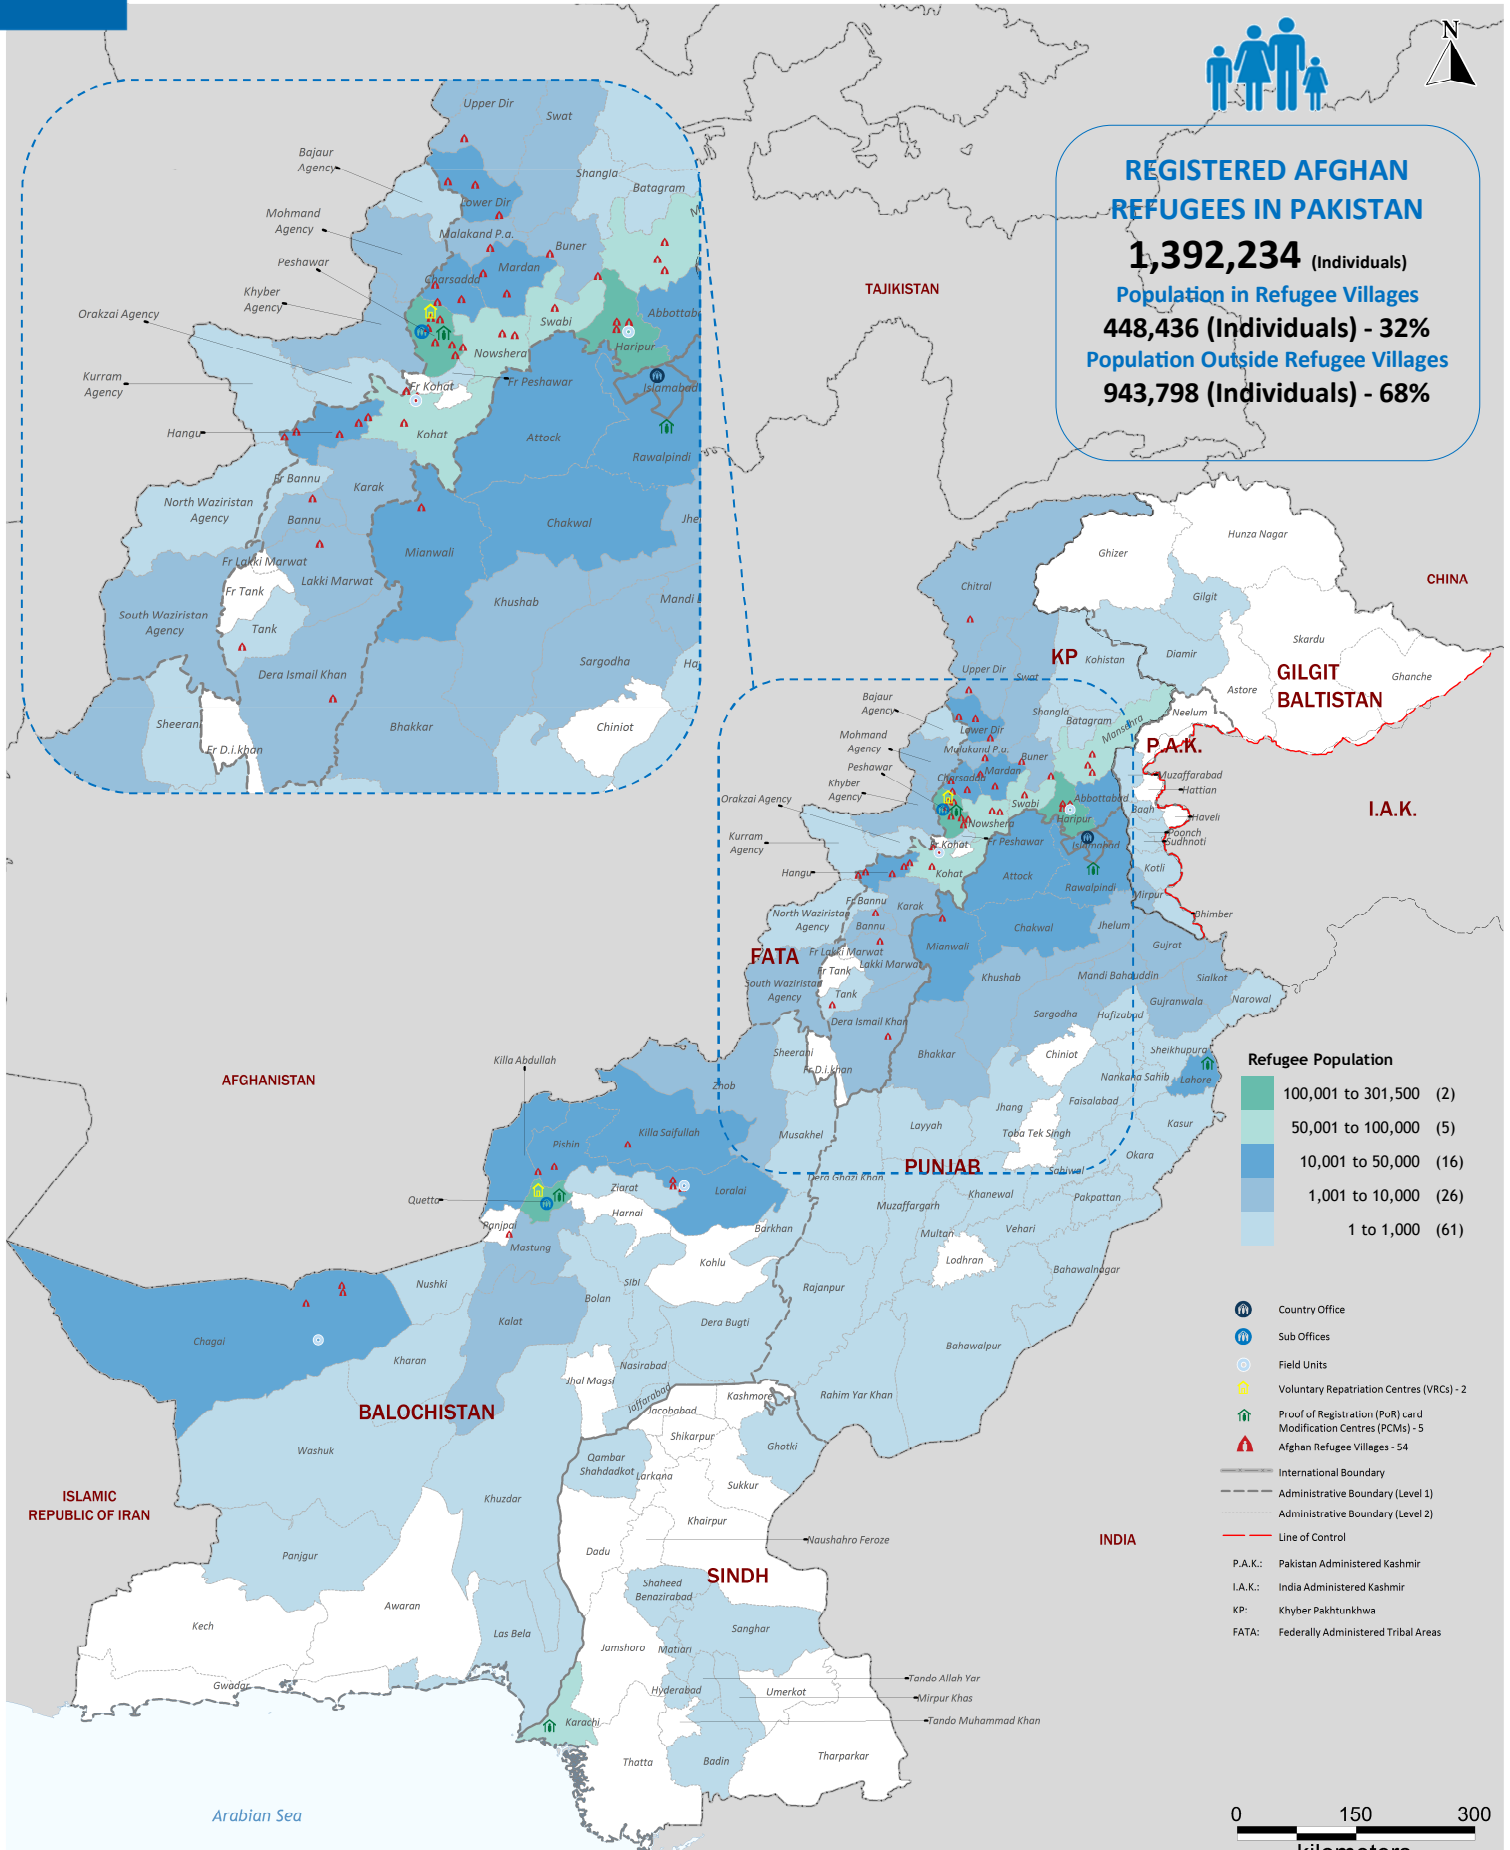

**REGISTERED AFGHAN REFUGEES IN PAKISTAN**

**1,392,234** (Individuals)

Population in Refugee Villages  
**448,436** (Individuals) - 32%

Population Outside Refugee Villages  
**943,798** (Individuals) - 68%

**Refugee Population**

100,001 to 301,500	(2)
50,001 to 100,000	(5)
10,001 to 50,000	(16)
1,001 to 10,000	(26)
1 to 1,000	(61)

-  Country Office
  -  Sub Offices
  -  Field Units
  -  Voluntary Repatriation Centres (VRCs) - 2
  -  Proof of Registration (PoR) Card Modification Centres (PCMs) - 5
  -  Afghan Refugee Villages - 54
- International Boundary  
 - - - Administrative Boundary (Level 1)  
 - - - Administrative Boundary (Level 2)  
 - - - Line of Control
- P.A.K.: Pakistan Administered Kashmir  
 I.A.K.: India Administered Kashmir  
 KP: Khyber Pakhtunkhwa  
 FATA: Federally Administered Tribal Areas

The boundaries and names shown and the designations used on this map do not imply official endorsement or acceptance by the United Nations