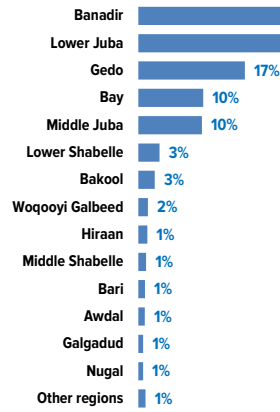

REGIONS OF ORIGIN OF SOMALI REFUGEES AND ASYLUM-SEEKERS

AGE AND GENDER COMPOSITION