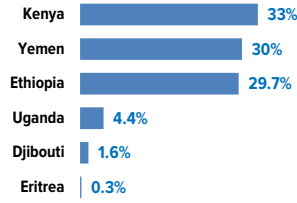

East, Horn of Africa and Yemen

Displacement of Somalis: Refugees, asylum-seekers and IDPs

showing host countries with more than 1,000 Somalis | as of 31 January 2018

2.96 MILLION

TOTAL DISPLACED SOMALIS

843,725

REFUGEES AND ASYLUM-SEEKERS

2.1* MILLION

INTERNALLY DISPLACED IN SOMALIA

South Central **1.35M**

Somaliland **429,100**

Puntland **341,000**

* Estimated internally displaced persons as of 31 October 2017 (2018 Humanitarian Response Plan). Figures rounded off to the nearest 100.

HOST COUNTRIES OF SOMALI REFUGEES