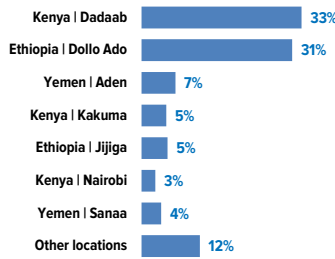

MAIN REFUGEE LOCATIONS BY HOST COUNTRY

hosting > 20,000 Somalis