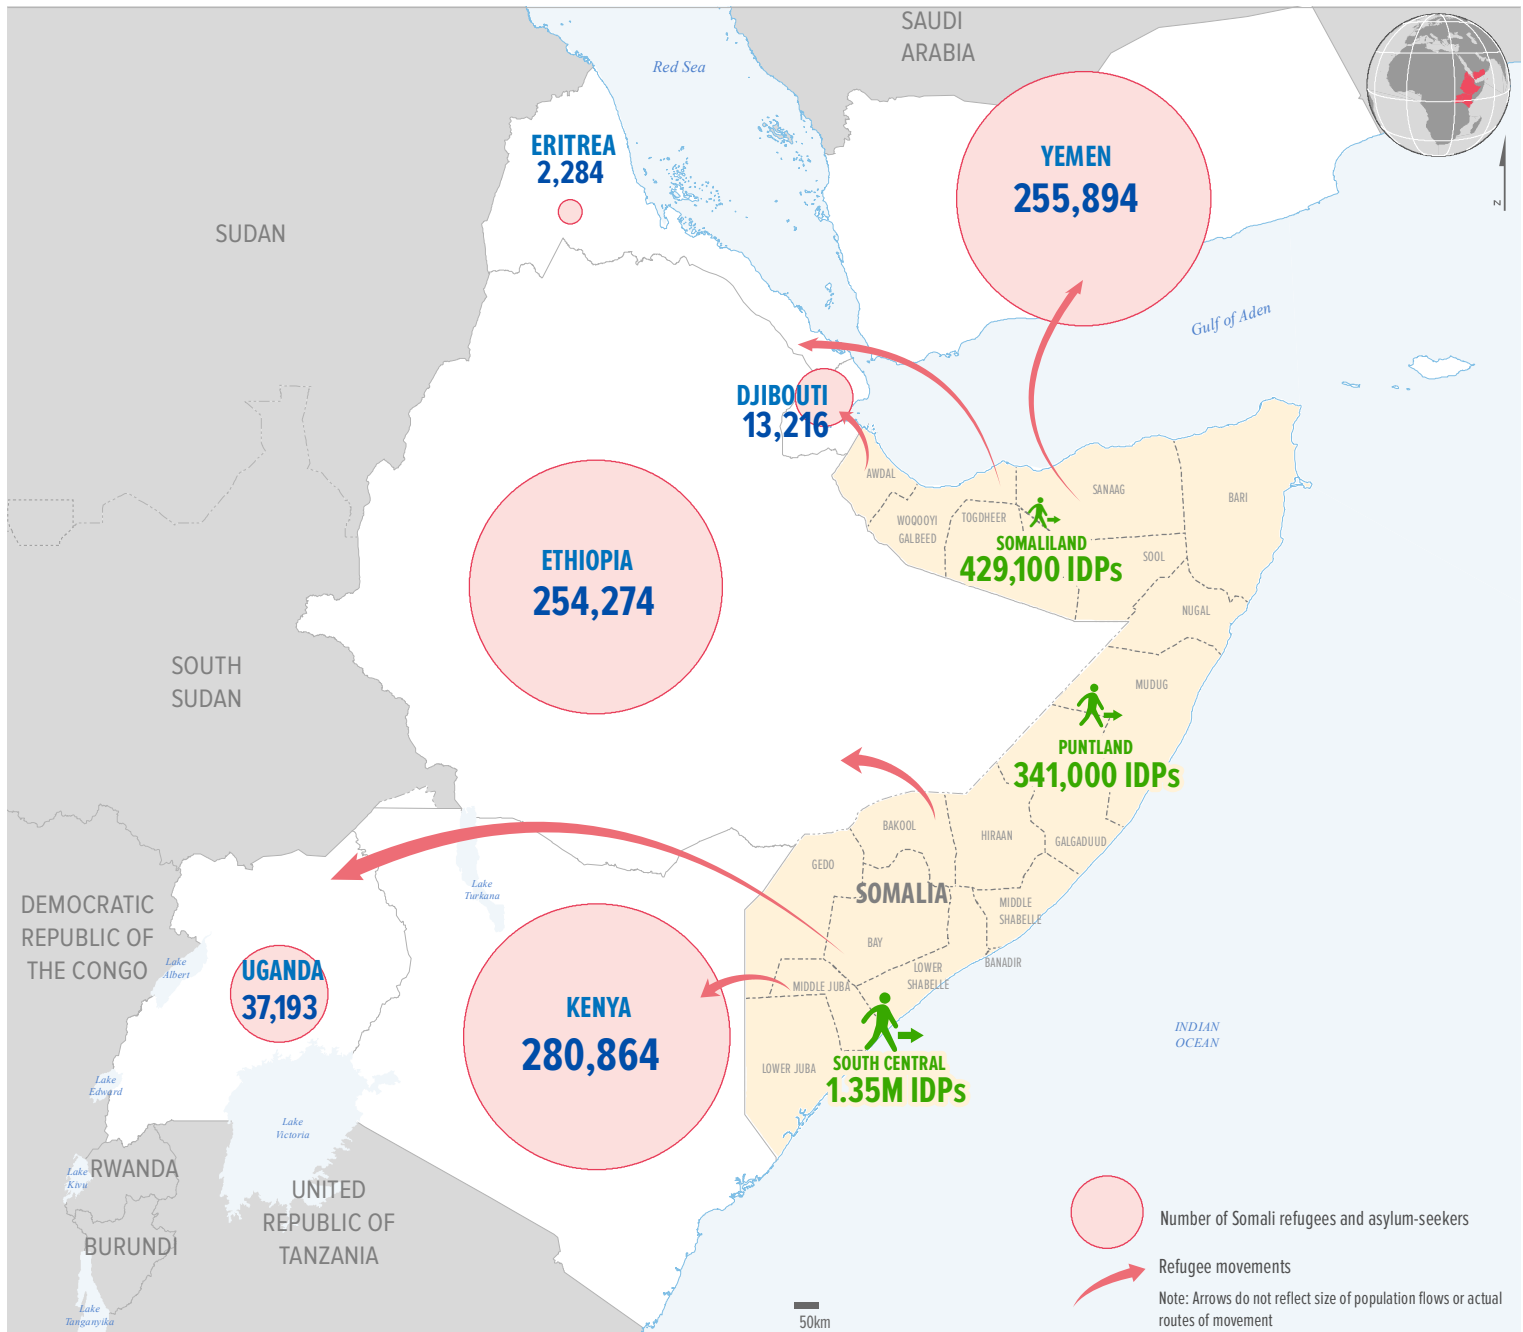

The boundaries and names shown and the designations used on this map do not imply official endorsement or acceptance by the United Nations. Final boundaries between the Republic of Sudan and the Republic of South Sudan and Somalia Figures shown are provisional and subject to change.

Printing date: 21 Mar 2018 Sources: Refugee statistics - UNHCR Country offices as of 31 January 2018. Yemen statistics as of 31 December 2017. Somalia IDP estimates as of 31 October 2017, UNOCHA. Boundaries - UNCS, UNDP Author: UNHCR Regional Service Centre Nairobi Feedback: kensrgis@unhcr.org