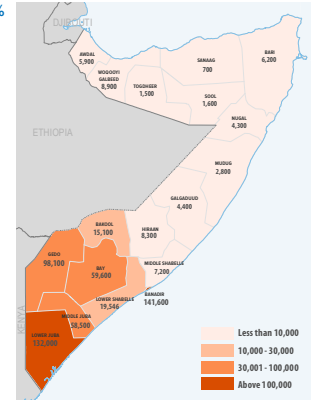

REGIONS OF ORIGIN OF SOMALI REFUGEES AND ASYLUM-SEEKERS

AGE AND GENDER COMPOSITION