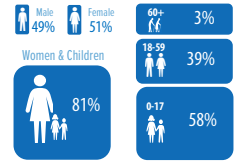

AGE AND GENDER COMPOSITION

The boundaries and names shown and the designations used on this map do not imply official endorsement or acceptance by the United Nations. Final boundaries between the Republic of Sudan and the Republic of South Sudan and Somalia Figures shown are provisional and subject to change.

Printing date: 21 Mar 2018 Sources: Refugee statistics - UNHCR Country offices as of 31 January 2018. Yemen statistics as of 31 December 2017. Somalia IDP estimates as of 31 October 2017, UNOCHA. Boundaries - UNCS, UNDP Author: UNHCR Regional Service Centre Nairobi Feedback: kensrgis@unhcr.org