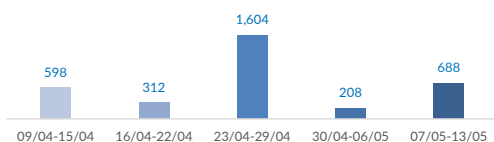

Sea arrivals of last weeks