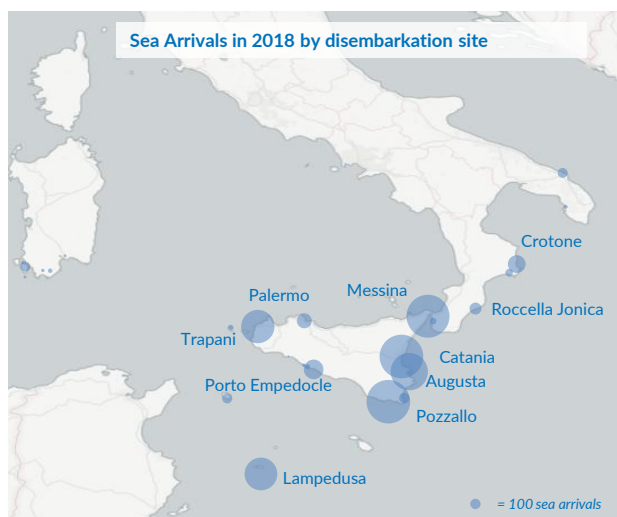

## Italy weekly snapshot - 13 May 2018

(The charts below are based on figures from the Italian Ministry of Interior and UNHCR estimates. All figures are provisional and subject to change)

<b>Total arrivals (1 Jan - 13 May 2018):</b>	<b>10,256</b>
Total arrivals (1 Jan - 13 May 2017):	45,122
<b>Total arrivals 1 May - 13 May 2018</b>	<b>789</b>
Total arrivals 1 May - 13 May 2017	7,887
<b>Average daily arrivals in May 2018 so far:</b>	<b>61</b>
Average daily arrivals in April 2018:	106

### Sea arrivals of last weeks

### Most common sea arrival nationalities in Italy (comparison with previous month)

### Estimated daily sea arrivals in 2018