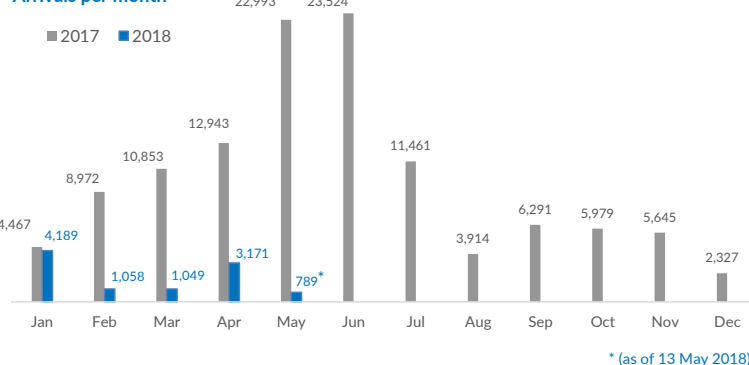

Arrivals per month