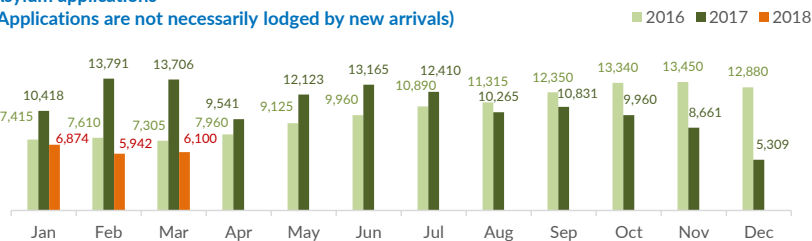

Asylum applications

(Applications are not necessarily lodged by new arrivals)