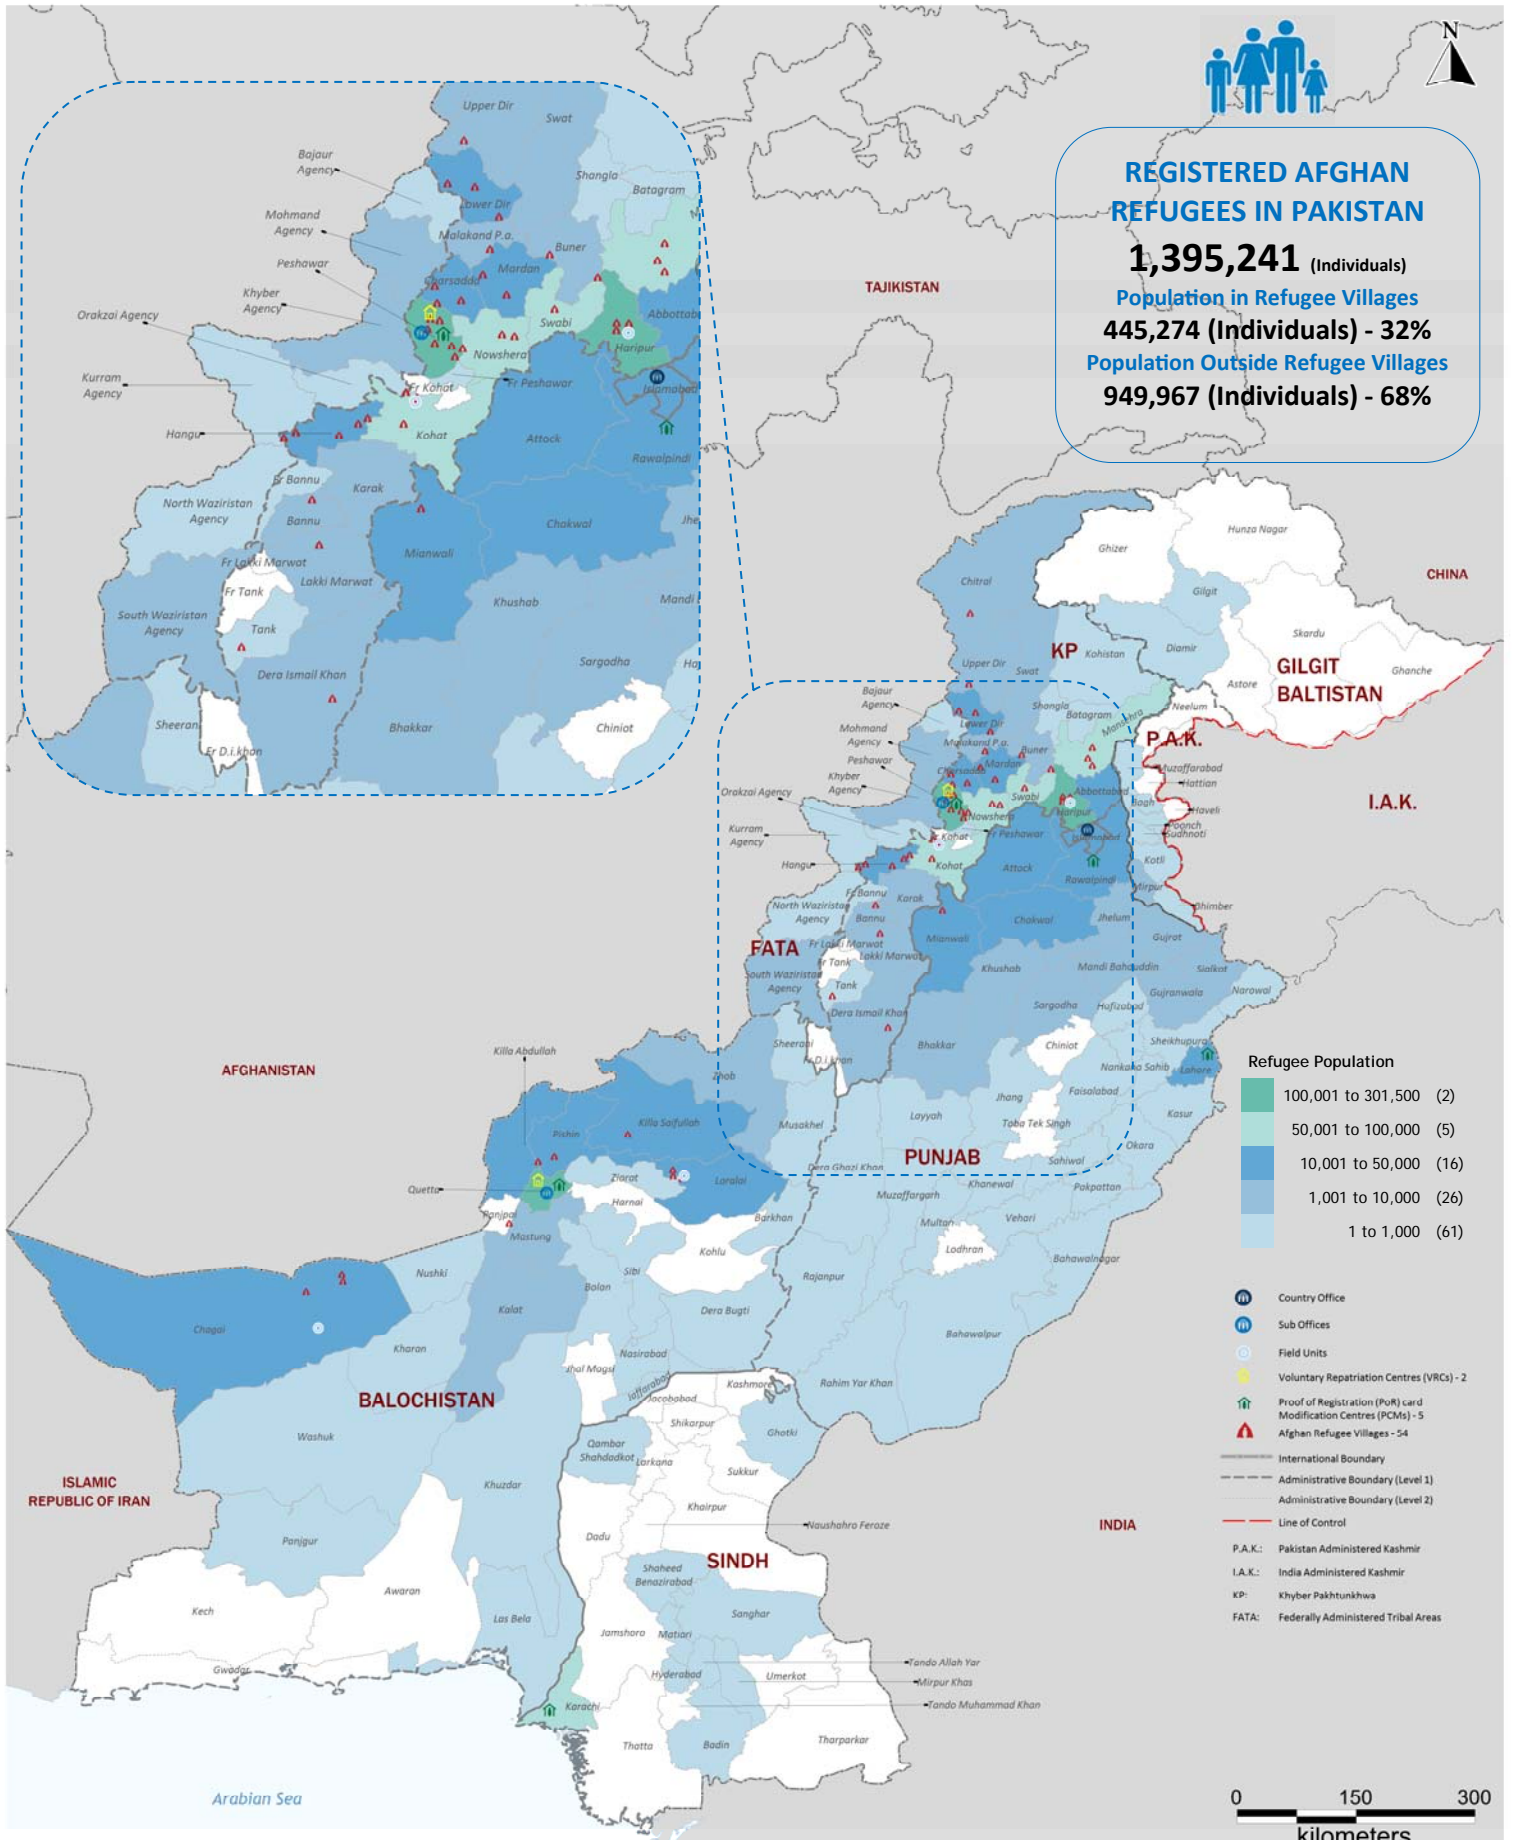

Pakistan: Overview of Afghan Refugee Population and UNHCR Operational Presence | As 30th of April, 2018

The boundaries and names shown and the designations used on this map do not imply official endorsement or acceptance

More information available on UNHCR: data portal, <https://data2.unhcr.org/en/country/pak> | website: <http://www.unhcrpk.org>

Sources: Afghan National Registration (ANR) Database, UNHCR Country Office Islamabad