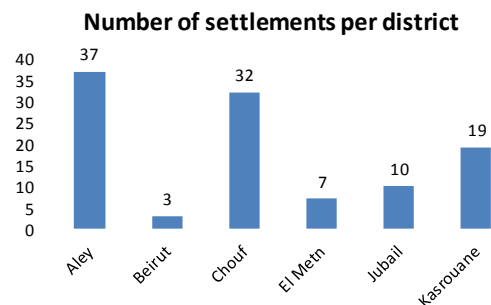

The Inter-Agency Mapping Platform (IAMP) collects basic information for all informal settlements on a quarterly basis. This information is used for the coordination of all humanitarian activities in informal settlements. The data below only reflects active and less than 4 settlements of **Beirut** and **Mount Lebanon** governorates.

IAMP 49

189 Latrines **6.64** individuals per latrine **Profile of Active Settlements with more than 4 tents**

Profile of Active Settlements with Less than 4 tents **208** Latrines **5.88** individuals per latrine