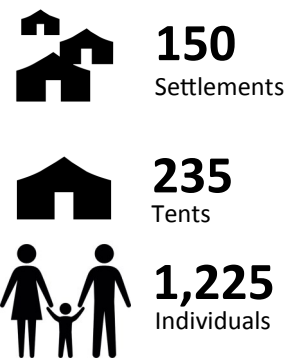

The Inter-Agency Mapping Platform (IAMP) collects basic information for all informal settlements on a quarterly basis. This information is used for the coordination of all humanitarian activities in informal settlements. The data below only reflects active and less than 4 settlements of **Beirut** and **Mount Lebanon** governorates.

IAMP 49

189 Latrines **6.64** individuals per latrine **Profile of Active Settlements with more than 4 tents**

Profile of Active Settlements with Less than 4 tents **208** Latrines **5.88** individuals per latrine

Sites Flooded Last Winter (Active)

Sites Flooded Last Winter (Less than 4)