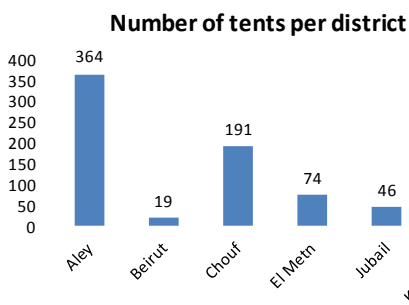

IAMP 49

189 Latrines **6.64** individuals per latrine **Profile of Active Settlements with more than 4 tents**

Profile of Active Settlements with Less than 4 tents **208** Latrines **5.88** individuals per latrine