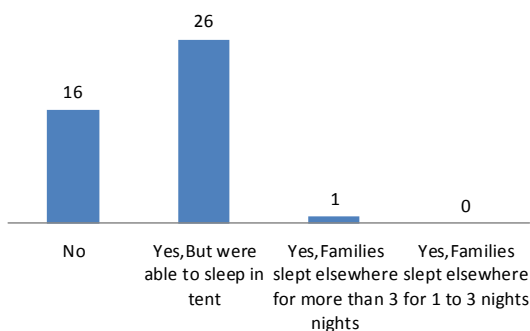

Sites Flooded Last Winter (Active)