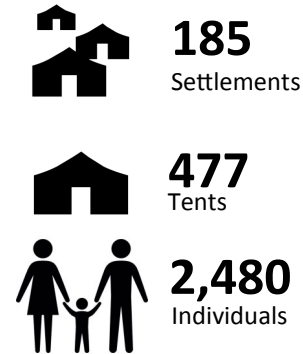

The Inter-Agency Mapping Platform (IAMP) collects basic information for all informal settlements on a quarterly basis. This information is used for the coordination of all humanitarian activities in informal settlements. The data below only reflects active and less than 4 settlements of **Beirut** and **Mount Lebanon** governorates.

IAMP 49

189 Latrines **6.64** individuals per latrine **Profile of Active Settlements with more than 4 tents**

Profile of Active Settlements with Less than 4 tents **208** Latrines **5.88** individuals per latrine

Sites Flooded Last Winter (Active)

Sites Flooded Last Winter (Less than 4)