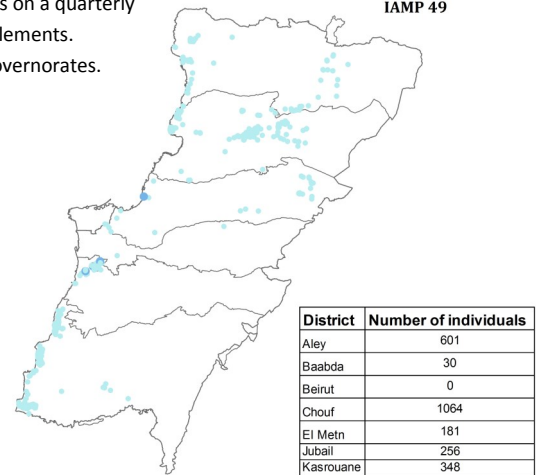

The Inter-Agency Mapping Platform (IAMP) collects basic information for all informal settlements on a quarterly basis. This information is used for the coordination of all humanitarian activities in informal settlements. The data below only reflects active and less than 4 settlements of **Beirut** and **Mount Lebanon** governorates.

IAMP 49

189 Latrines **6.64** individuals per latrine **Profile of Active Settlements with more than 4 tents**

Profile of Active Settlements with Less than 4 tents **208** Latrines **5.88** individuals per latrine

Sites Flooded Last Winter (Active)

Sites Flooded Last Winter (Less than 4)