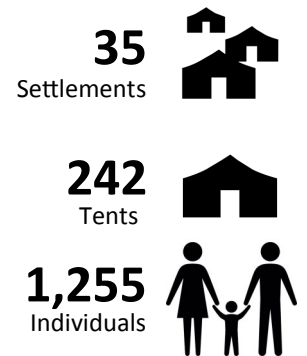

The Inter-Agency Mapping Platform (IAMP) collects basic information for all informal settlements on a quarterly basis. This information is used for the coordination of all humanitarian activities in informal settlements. The data below only reflects active and less than 4 settlements of **Beirut** and **Mount Lebanon** governorates.

IAMP 49

189 Latrines **6.64** individuals per latrine **Profile of Active Settlements with more than 4 tents**

Profile of Active Settlements with Less than 4 tents **208** Latrines **5.88** individuals per latrine