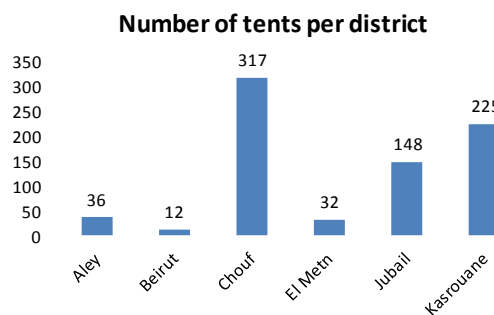

Profile of Active Settlements with Less than 4 tents **208** Latrines **5.88** individuals per latrine