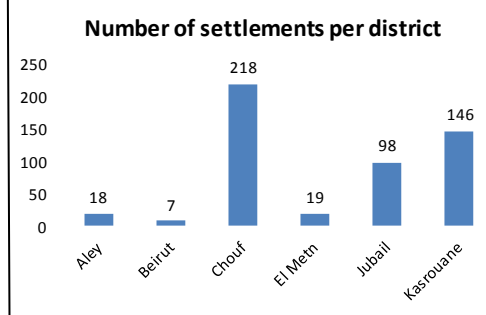

The Inter-Agency Mapping Platform (IAMP) collects basic information for all informal settlements on a quarterly basis. This information is used for the coordination of all humanitarian activities in informal settlements. The data below only reflects active and less than 4 settlements of **Beirut** and **Mount Lebanon** governorates.

IAMP 49

189 Latrines **6.64** individuals per latrine **Profile of Active Settlements with more than 4 tents**

Profile of Active Settlements with Less than 4 tents **208** Latrines **5.88** individuals per latrine