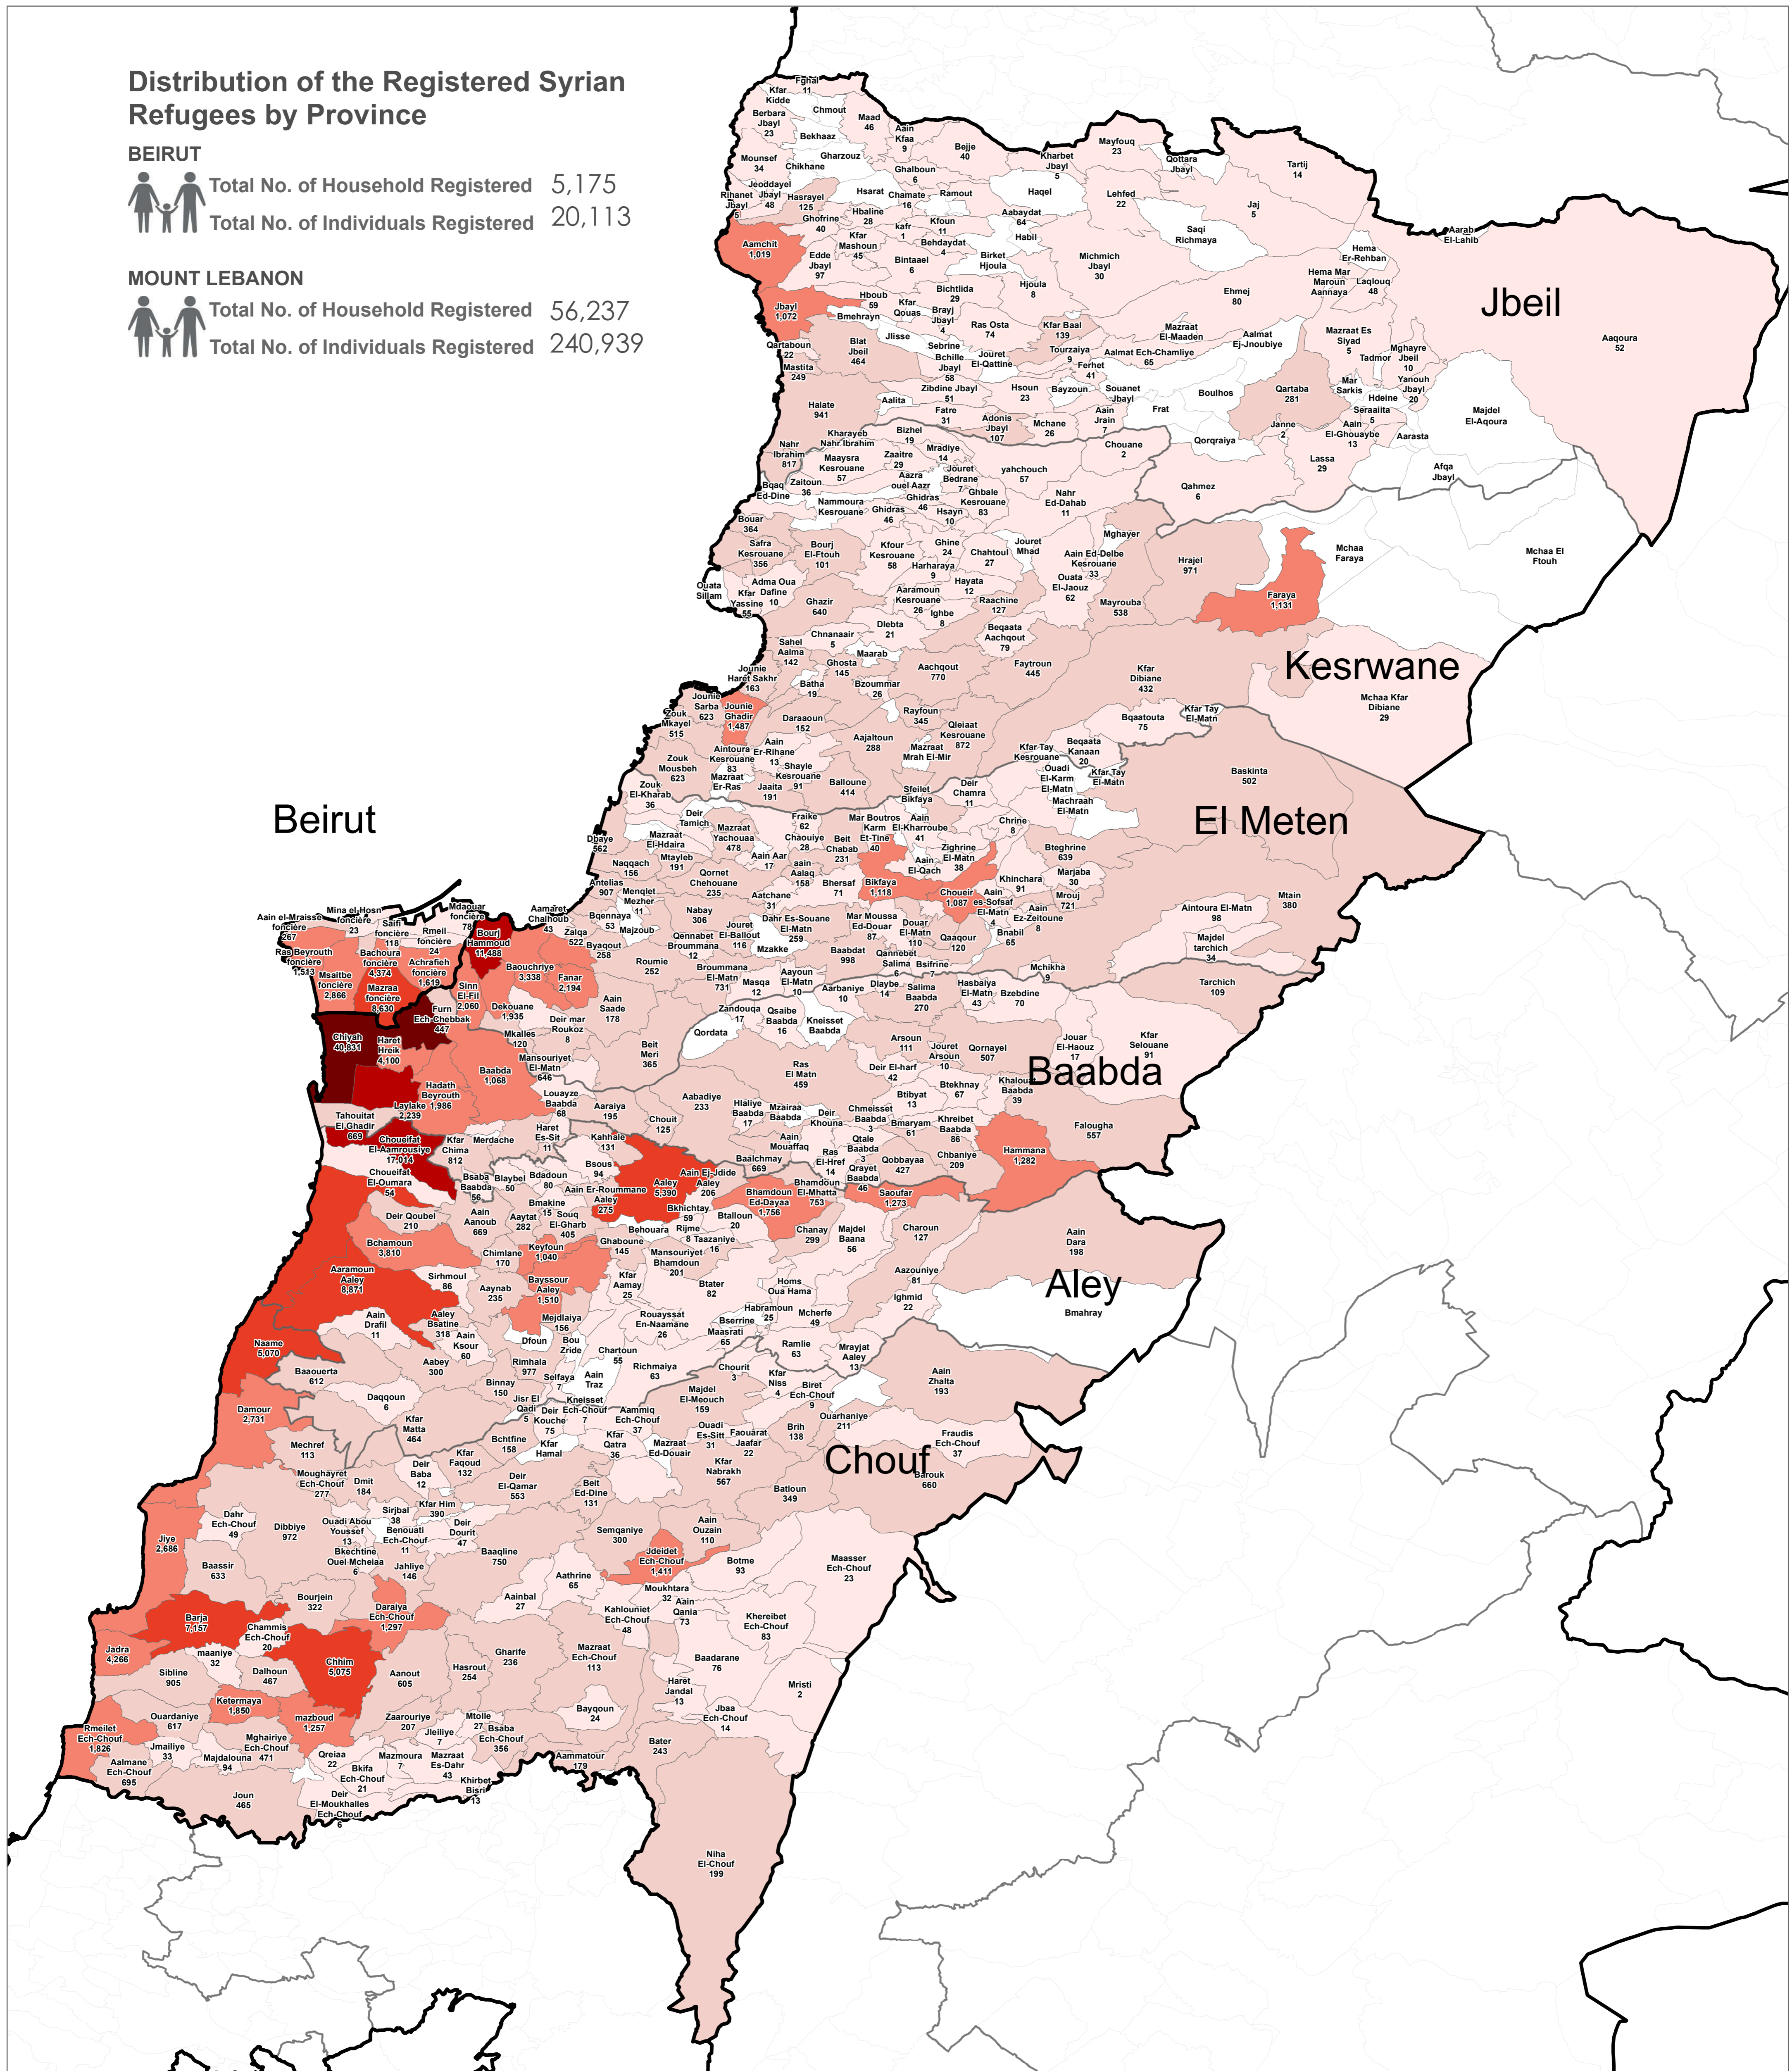

Distribution of the Registered Syrian Refugees by Province

BEIRUT

Total No. of Household Registered 5,175
Total No. of Individuals Registered 20,113

MOUNT LEBANON

Total No. of Household Registered 56,237
Total No. of Individuals Registered 240,939

Notes

Data Sources:
- Lebanese Border, Caza and Cadastral Boundaries: NPMP/PT 2005.
- Geographic Projection WGS 1984

Registered Refugees Figures by UNHCR as of 31 March 2018.
For more information contact Diana El Habr at elhabr@unhcr.org

GIS and Mapping by UNHCR. For information and updates contact Jad Ghosn: ghosn@unhcr.org
Maroun Sader: sader@unhcr.org

NPMP/PT: National Physical Master Plan for the Lebanese Territory