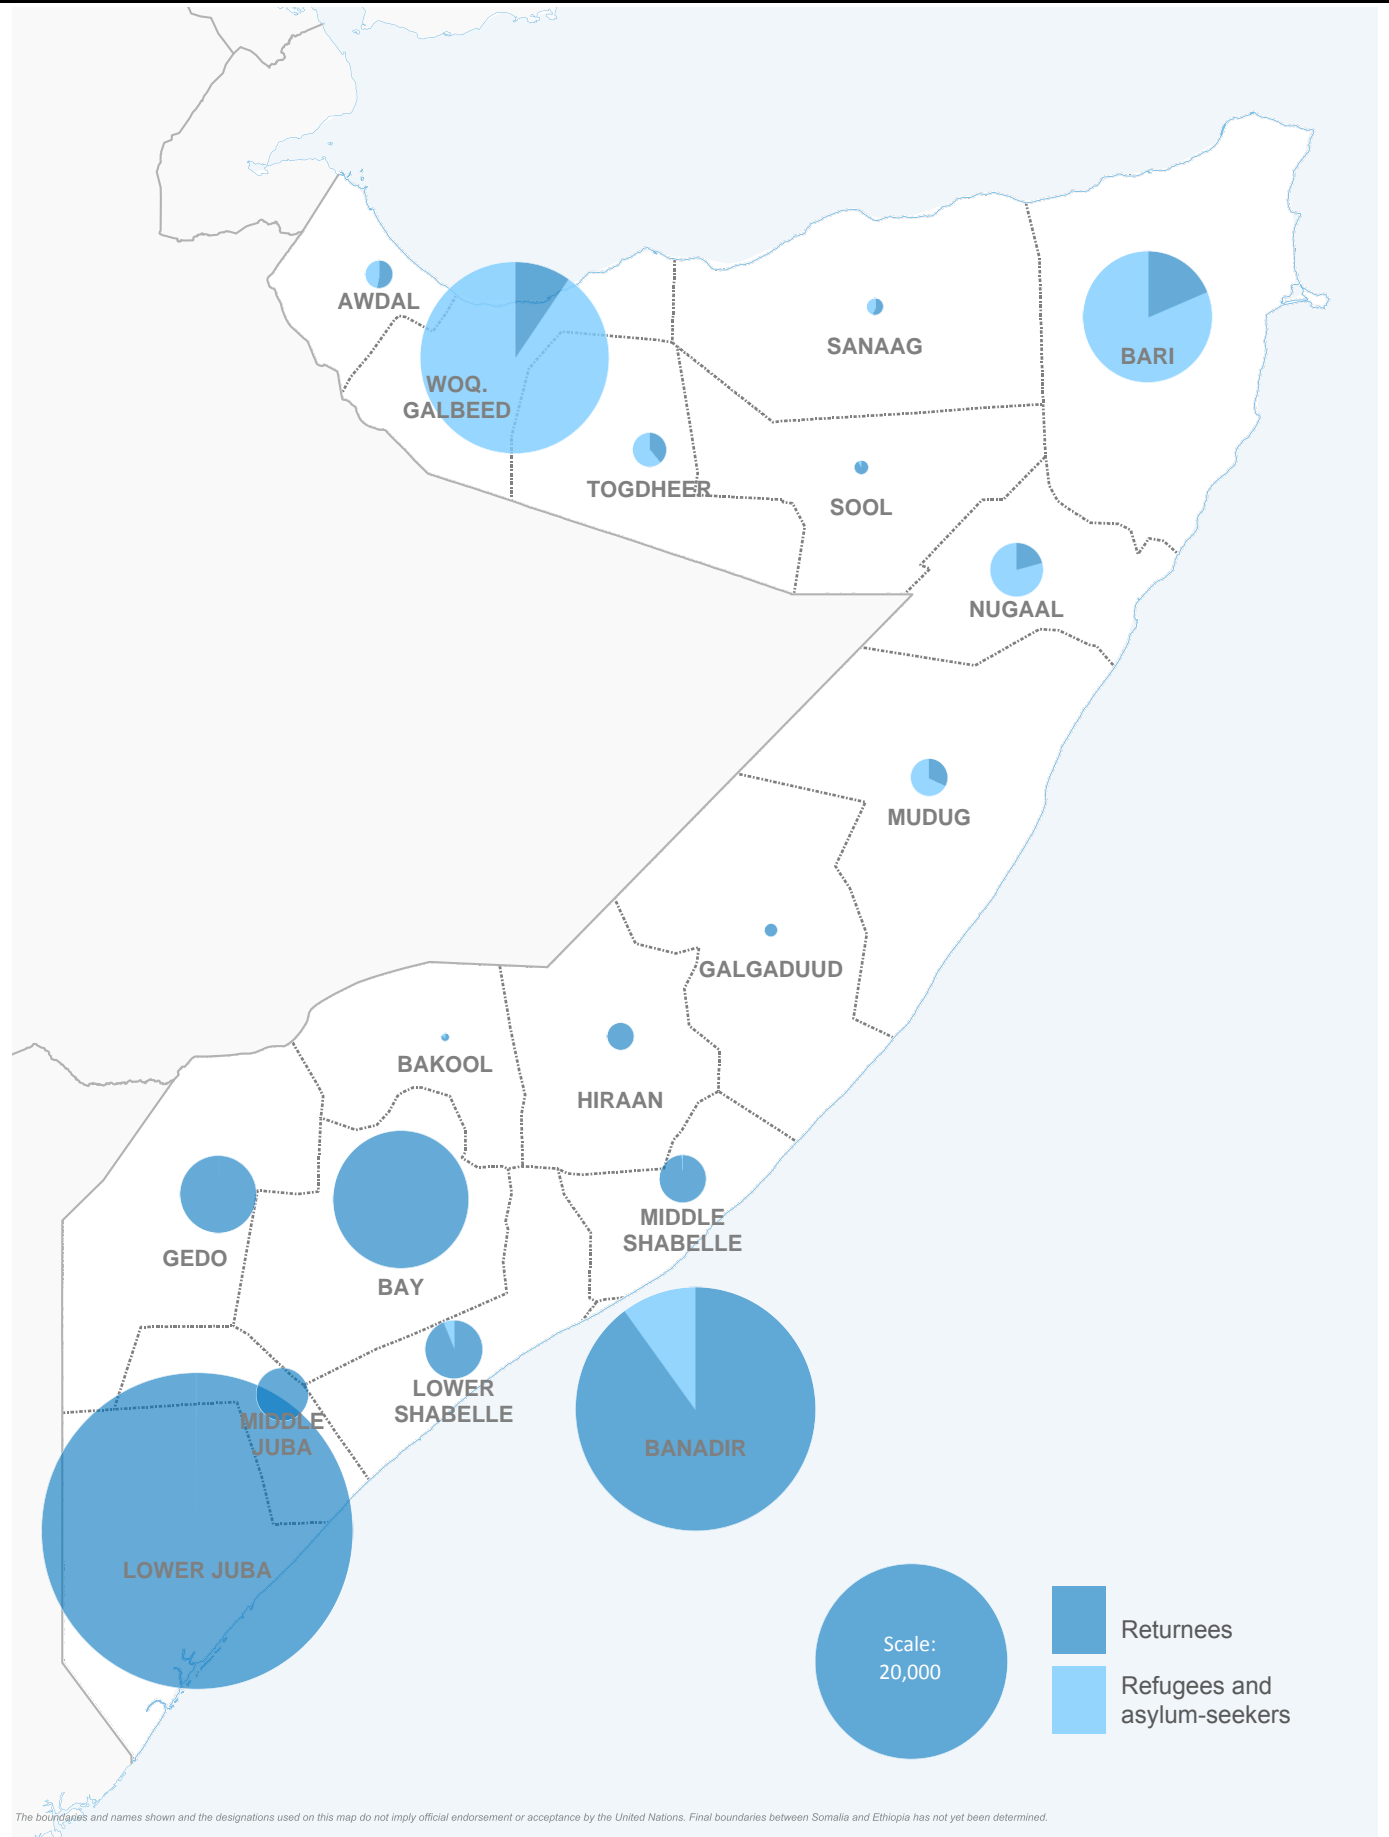

Destination	Ethiopia	Yemen	Other
Woq. Galbeed	11,733	5,376	309
Bari	4,873	2,511	16
Nugaal	1,133	90	4
Mudug	509	6	0
Togdheer	227	124	36
Awdal	31	162	7
Banadir	17	3,022	101
Sanaag	7	62	0
Sool	1	7	0
Mid. Shabelle	0	13	0
Low. Shabelle	0	7	0
Other	5	117	0
TOTAL	18,536	11,497	473

116,964
refugee returnees (2014 - 2018)

The total return figures include **696** returns from other countries such as Djibouti (600), Eritrea, Ethiopia and Pakistan.

Total figure of returns from Yemen includes Somali returnees who did not visit the UNHCR help desk but were recorded by authorities at the port.

Destination	Kenya	Yemen
Lower Juba	50,808	1,559
Banadir	14,183	13,867
Bay	8,875	1,076
Gedo	2,893	283
Middle Juba	1,504	0
Mid Shabelle	787	409
Lower Shabelle	101	1,601
Hiraan	34	375
Nugaal	13	309
Bari	12	1,679
Galgaduud	7	91
Other	17	2,777
Unreg. Yemen		13,016
TOTAL	79,227	37,041

79,227
refugee returnees from Kenya (2014 - 2018)

Data on destinations for returnees from Kenya are generally based on the place of initial return. In the case of arrivals by road convoy in 2017, the final destination declared on arrival is used.

37,041
refugee returnees from Yemen (2015 - 2018)

For Somali returnees from Yemen, individual details are recorded by authorities at port of arrival and about **65%** are registered by UNHCR Somalia. Destinations for returnees from Yemen are shown in the map only for this subset.