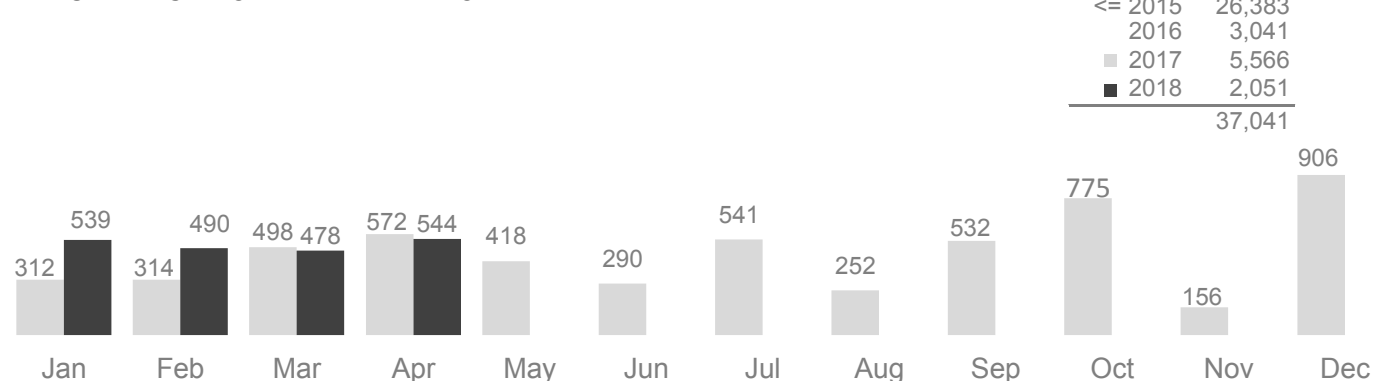

RETURNEES FROM YEMEN BY MONTH

** Registered returnees are unsupported spontaneous returnees who are registered on arrival