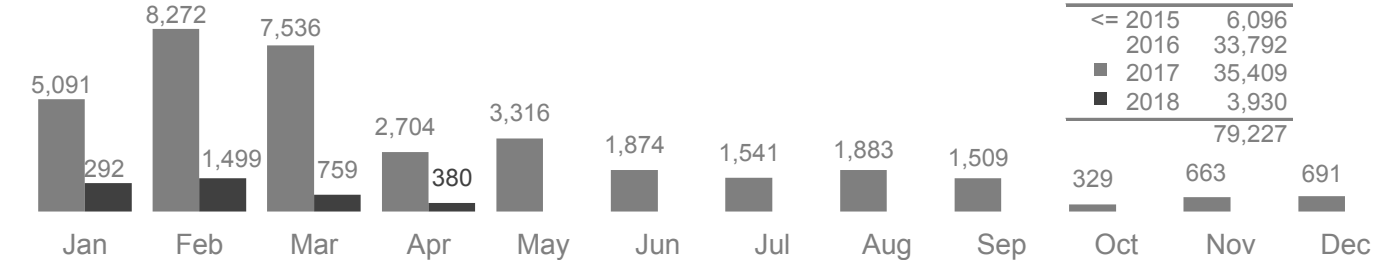

RETURNEES FROM KENYA BY MONTH