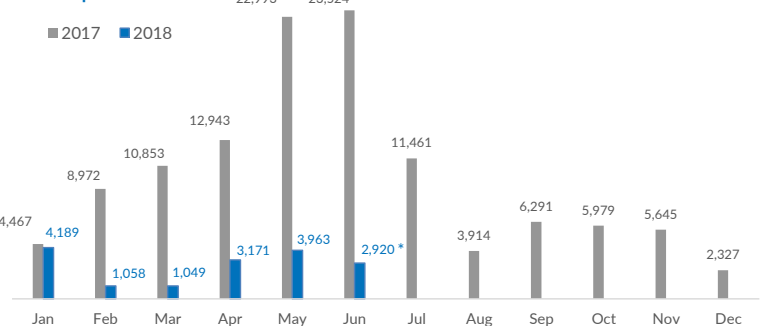

Arrivals per month