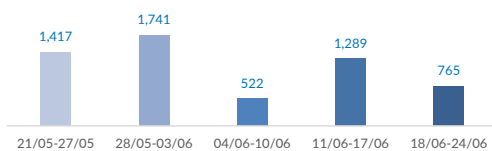

Italy weekly snapshot - 24 Jun 2018

(The charts below are based on figures from the Italian Ministry of Interior and UNHCR estimates. All figures are provisional and subject to change)

Total arrivals (1 Jan - 24 Jun 2018):	16,350
Total arrivals (1 Jan - 24 Jun 2017):	72,261
Total arrivals 1 Jun - 24 Jun 2018	2,920
Total arrivals 1 Jun - 24 Jun 2017	12,033
Average daily arrivals in June 2018 so far:	122
Average daily arrivals in May 2018:	128

Estimated # of arrivals during the last seven days **765**

(Based on arrivals or registration figures collected by UNHCR staff)

Mon, 18 Jun 2018	524
Tue, 19 Jun 2018	0
Wed, 20 Jun 2018	0
Thu, 21 Jun 2018	145
Fri, 22 Jun 2018	61
Sat, 23 Jun 2018	35
Sun, 24 Jun 2018	0

Arrivals per month

* (as of 24 Jun 2018)

Sea arrivals of last weeks

Asylum applications

(Applications are not necessarily lodged by new arrivals)

Sea arrivals by gender and age - Jan -May 2018

Most common sea arrival nationalities in Italy (comparison with previous month)