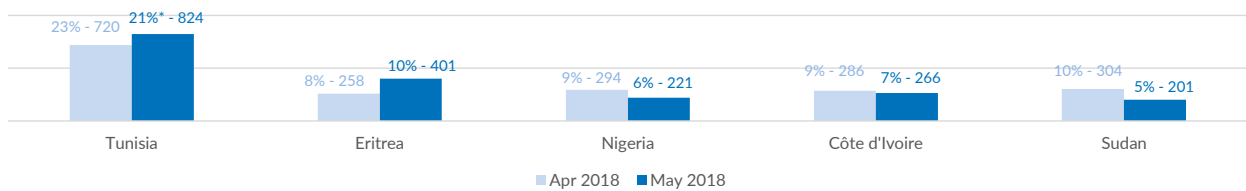

Italy weekly snapshot - 24 Jun 2018

(The charts below are based on figures from the Italian Ministry of Interior and UNHCR estimates. All figures are provisional and subject to change)

Total arrivals (1 Jan - 24 Jun 2018):	16,350
Total arrivals (1 Jan - 24 Jun 2017):	72,261
Total arrivals 1 Jun - 24 Jun 2018	2,920
Total arrivals 1 Jun - 24 Jun 2017	12,033
Average daily arrivals in June 2018 so far:	122
Average daily arrivals in May 2018:	128

Estimated # of arrivals during the last seven days **765**

(Based on arrivals or registration figures collected by UNHCR staff)

Mon, 18 Jun 2018	524
Tue, 19 Jun 2018	0
Wed, 20 Jun 2018	0
Thu, 21 Jun 2018	145
Fri, 22 Jun 2018	61
Sat, 23 Jun 2018	35
Sun, 24 Jun 2018	0

Arrivals per month

* (as of 24 Jun 2018)

Sea arrivals of last weeks

Asylum applications

(Applications are not necessarily lodged by new arrivals)

Sea arrivals by gender and age - Jan -May 2018

Most common sea arrival nationalities in Italy (comparison with previous month)