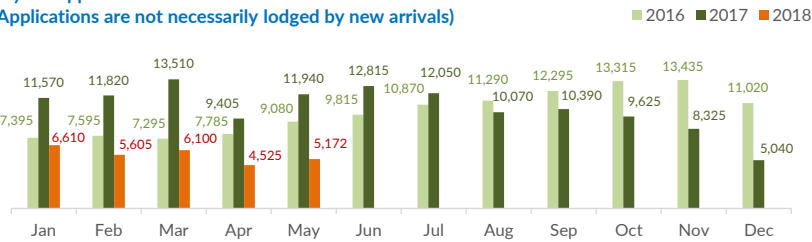

Italy weekly snapshot - 24 Jun 2018

(The charts below are based on figures from the Italian Ministry of Interior and UNHCR estimates. All figures are provisional and subject to change)

Total arrivals (1 Jan - 24 Jun 2018):	16,350
Total arrivals (1 Jan - 24 Jun 2017):	72,261
Total arrivals 1 Jun - 24 Jun 2018	2,920
Total arrivals 1 Jun - 24 Jun 2017	12,033
Average daily arrivals in June 2018 so far:	122
Average daily arrivals in May 2018:	128

Estimated # of arrivals during the last seven days **765**

(Based on arrivals or registration figures collected by UNHCR staff)

Mon, 18 Jun 2018	524
Tue, 19 Jun 2018	0
Wed, 20 Jun 2018	0
Thu, 21 Jun 2018	145
Fri, 22 Jun 2018	61
Sat, 23 Jun 2018	35
Sun, 24 Jun 2018	0

Arrivals per month

* (as of 24 Jun 2018)

Sea arrivals of last weeks

Asylum applications

(Applications are not necessarily lodged by new arrivals)

Sea arrivals by gender and age - Jan -May 2018

Most common sea arrival nationalities in Italy (comparison with previous month)

* % of the monthly total

Estimated daily sea arrivals in 2018