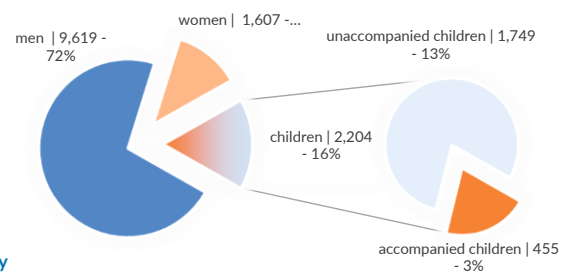

Italy weekly snapshot - 24 Jun 2018

(The charts below are based on figures from the Italian Ministry of Interior and UNHCR estimates. All figures are provisional and subject to change)

Total arrivals (1 Jan - 24 Jun 2018):	16,350
Total arrivals (1 Jan - 24 Jun 2017):	72,261
Total arrivals 1 Jun - 24 Jun 2018	2,920
Total arrivals 1 Jun - 24 Jun 2017	12,033
Average daily arrivals in June 2018 so far:	122
Average daily arrivals in May 2018:	128

Estimated # of arrivals during the last seven days **765**

(Based on arrivals or registration figures collected by UNHCR staff)

Mon, 18 Jun 2018	524
Tue, 19 Jun 2018	0
Wed, 20 Jun 2018	0
Thu, 21 Jun 2018	145
Fri, 22 Jun 2018	61
Sat, 23 Jun 2018	35
Sun, 24 Jun 2018	0

Arrivals per month

* (as of 24 Jun 2018)

Sea arrivals of last weeks

Asylum applications

(Applications are not necessarily lodged by new arrivals)

Sea arrivals by gender and age - Jan -May 2018

Most common sea arrival nationalities in Italy (comparison with previous month)