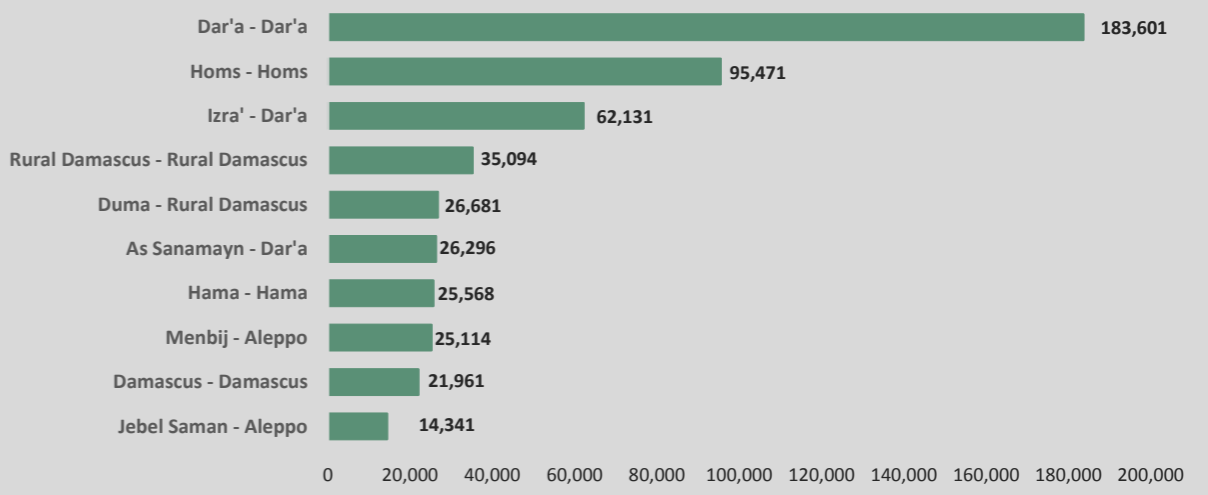

The boundaries and names shown and the designations used on this map do not imply official endorsement or acceptance by the United Nations.