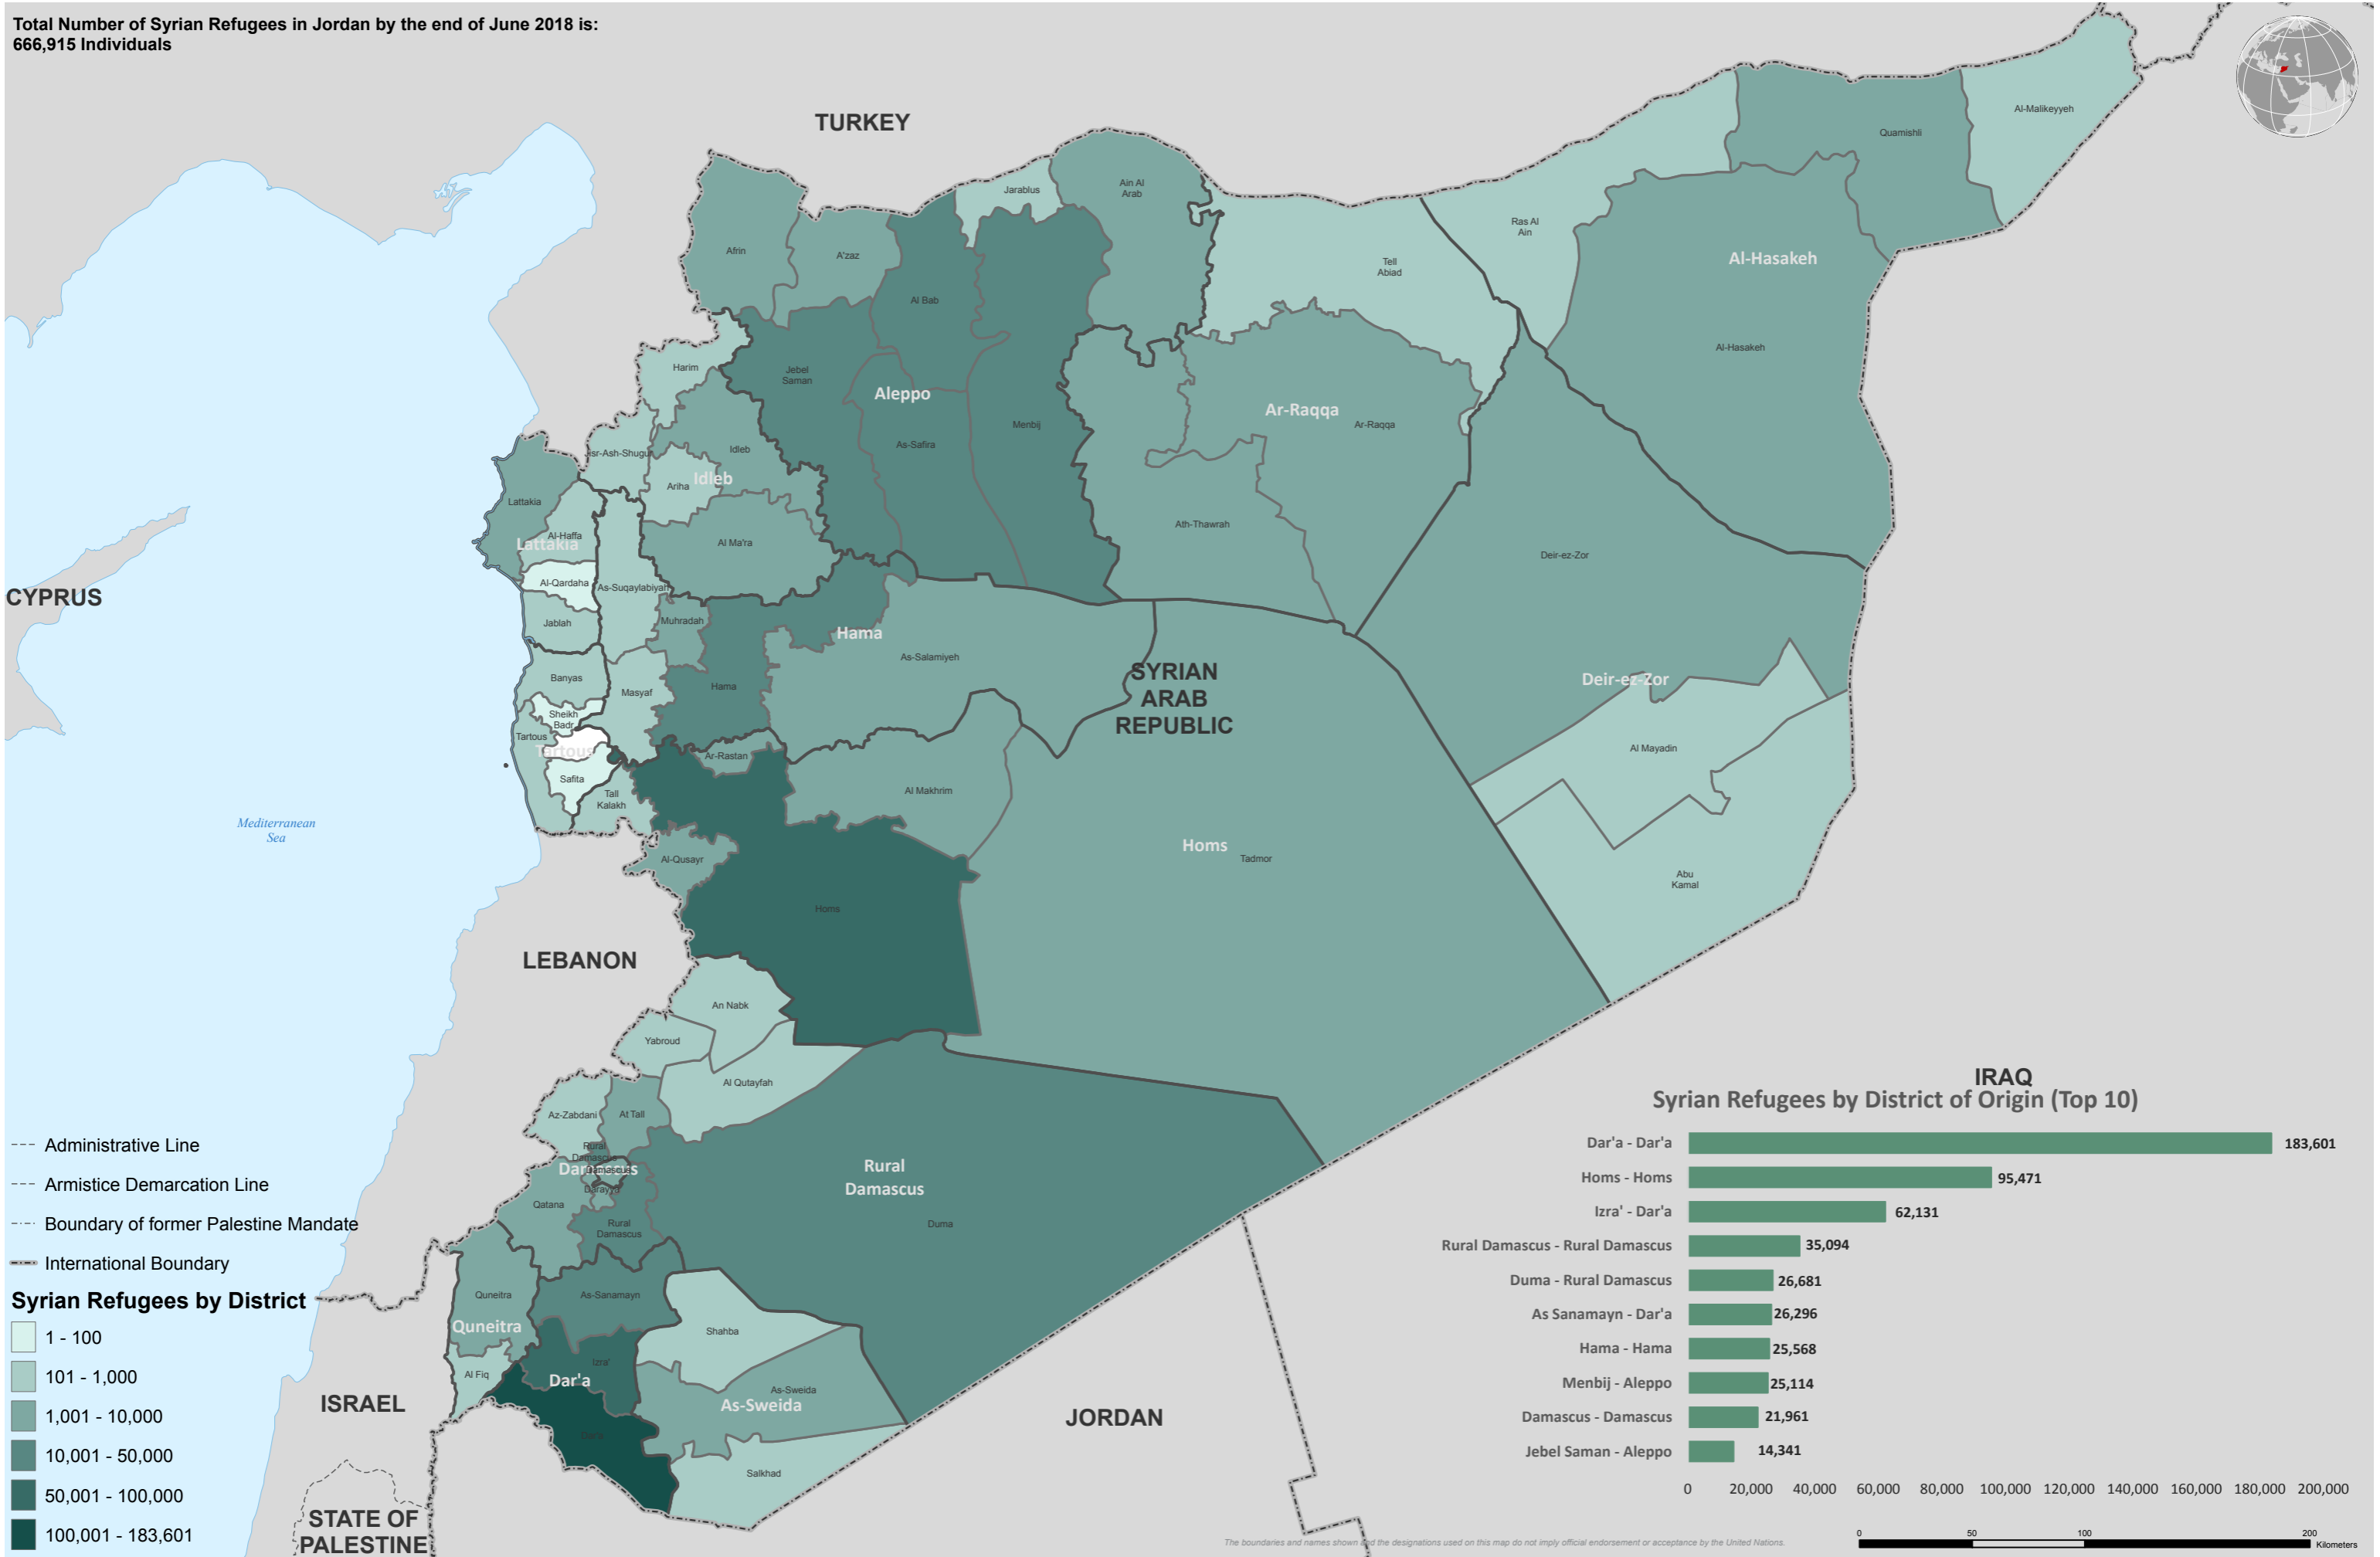

# Syrian Refugees in Jordan by Origin (District Level)

by end of June 2018

Total Number of Syrian Refugees in Jordan by the end of June 2018 is:  
666,915 Individuals

- Administrative Line
- Armistice Demarcation Line
- Boundary of former Palestine Mandate
- International Boundary

## Syrian Refugees by District

## IRAQ Syrian Refugees by District of Origin (Top 10)

The boundaries and names shown and the designations used on this map do not imply official endorsement or acceptance by the United Nations.