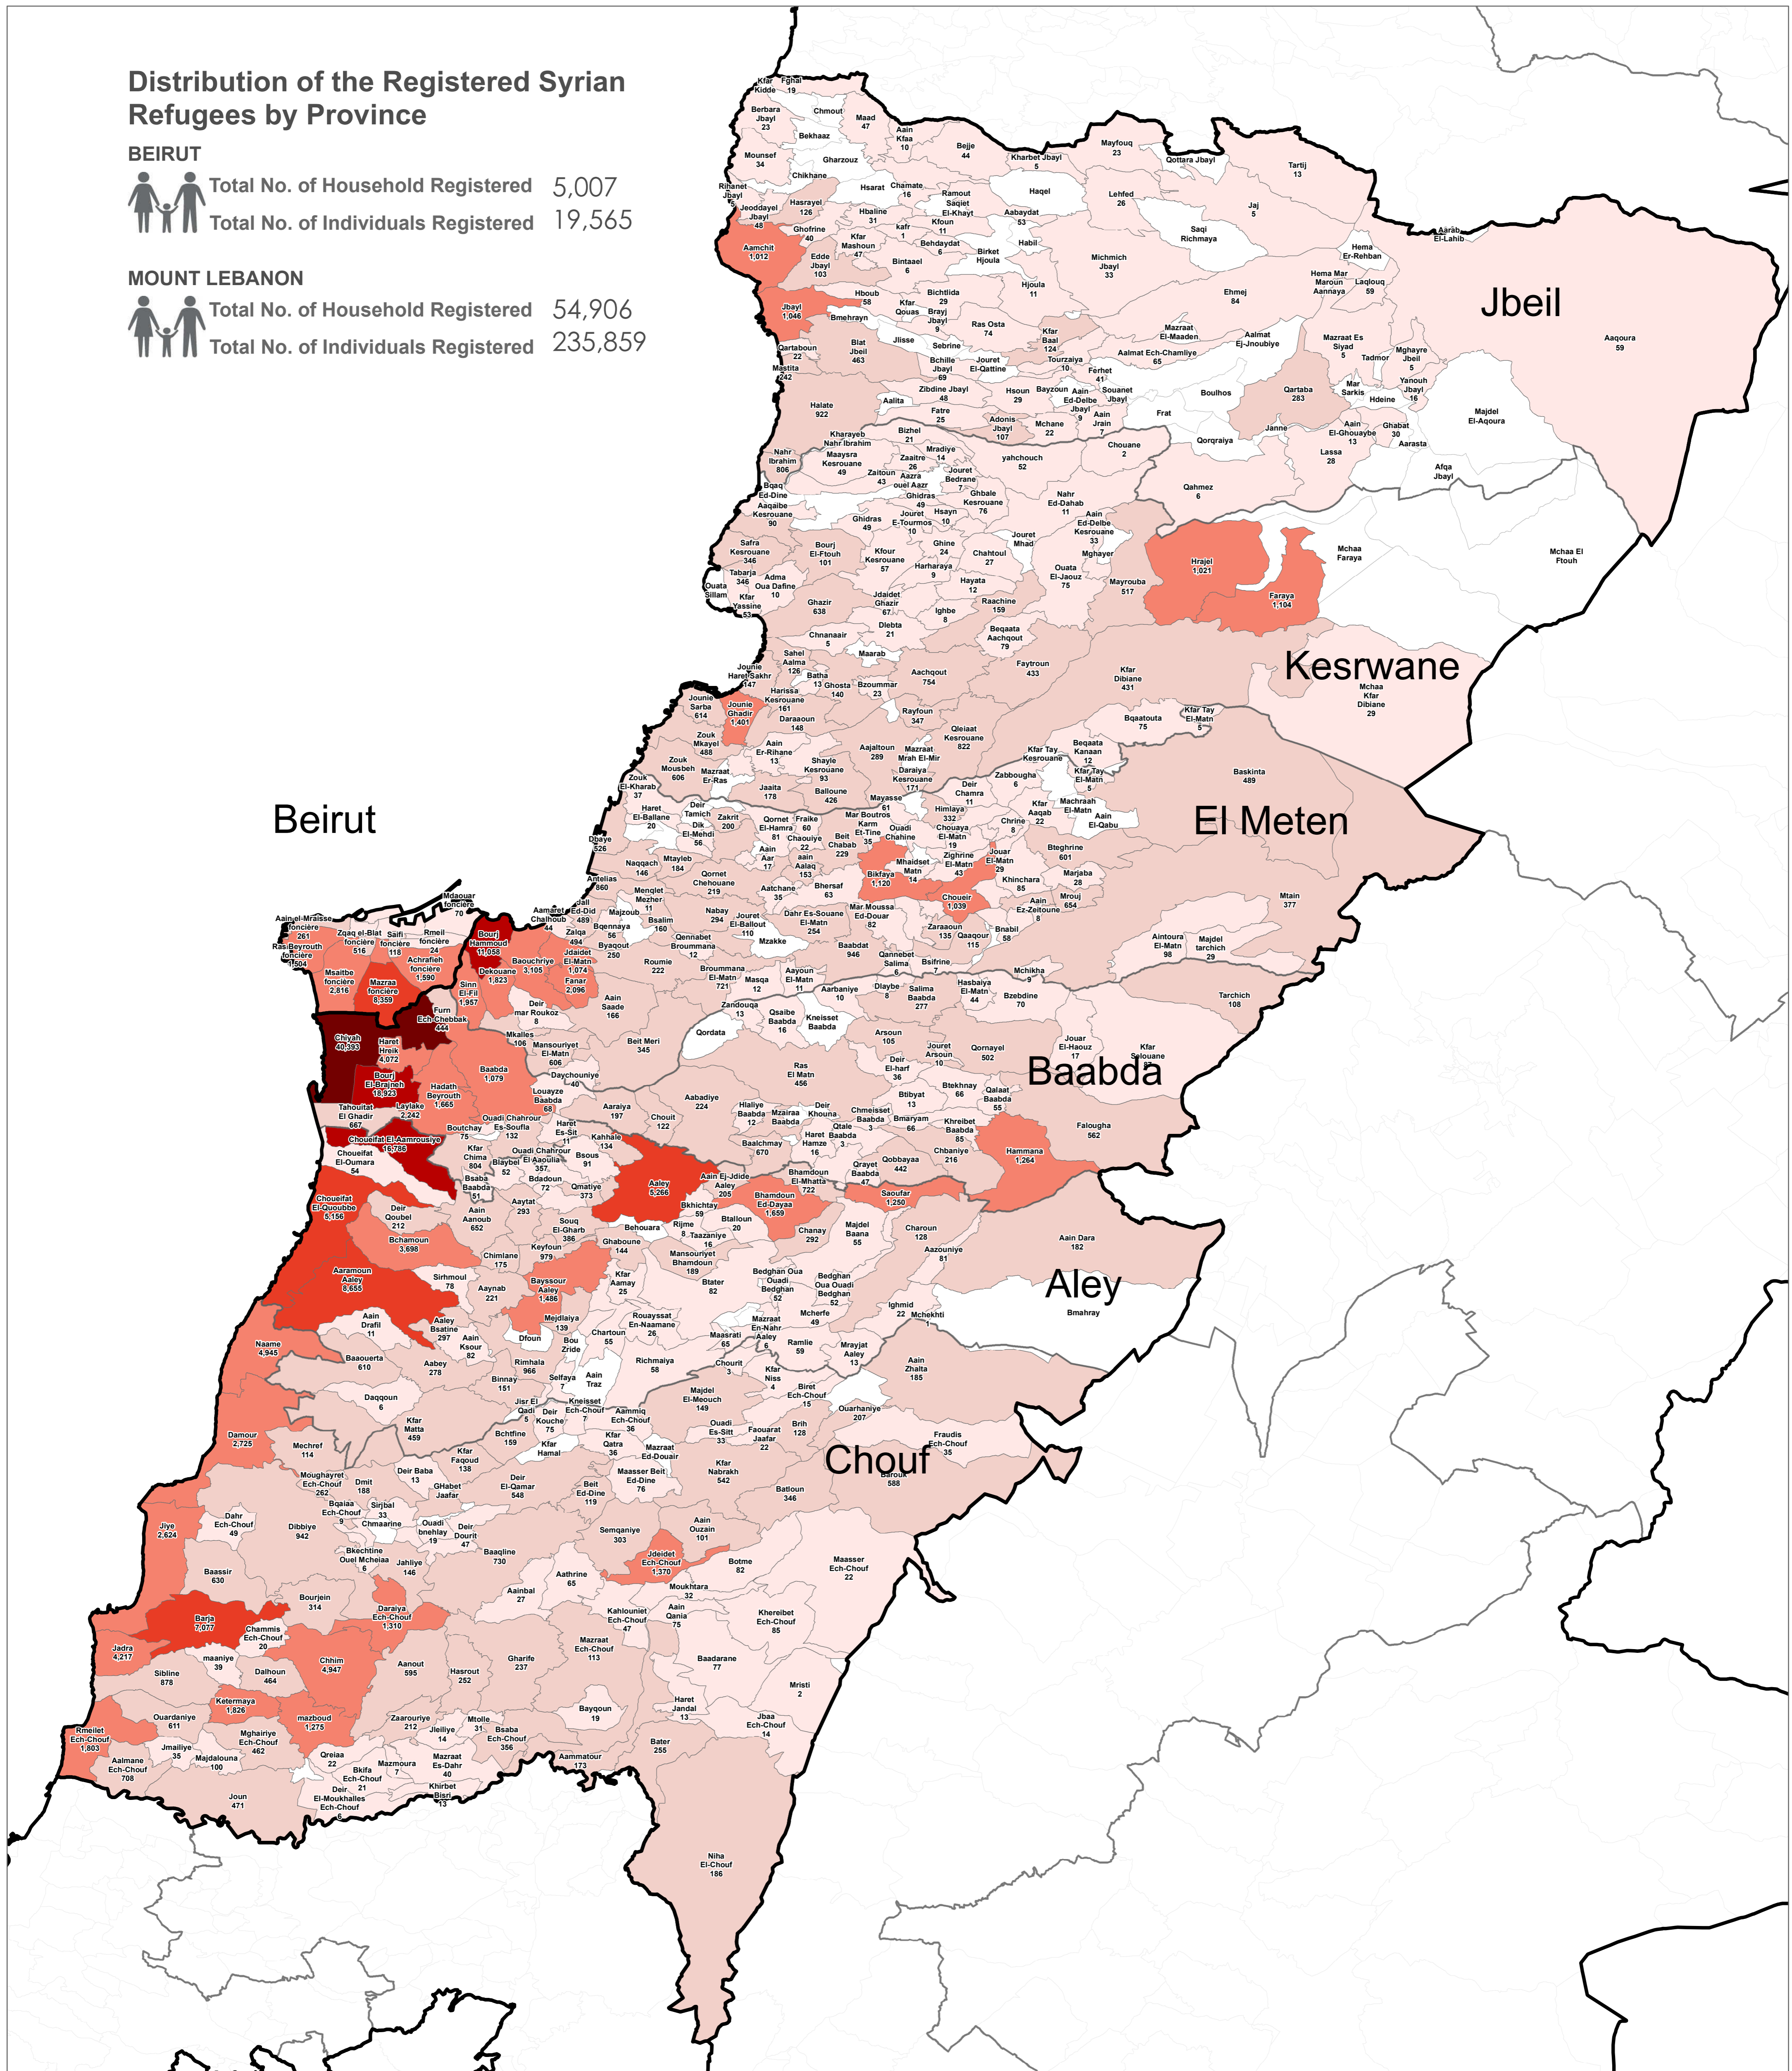

Distribution of the Registered Syrian Refugees by Province

BEIRUT

Total No. of Household Registered 5,007
Total No. of Individuals Registered 19,565

MOUNT LEBANON

Total No. of Household Registered 54,906
Total No. of Individuals Registered 235,859

Notes

Data Sources:
- Lebanese Border, Caza and Cadastral Boundaries: NPMP/LT 2005.
- Geographic Projection WGS 1984

Registered Refugees Figures by UNHCR as of 30 June 2018.
For more information contact Diana El Habr at elhabr@unhcr.org

GIS and Mapping by UNHCR. For information and updates contact Jad Ghosn: ghosn@unhcr.org
Maroun Sader: sader@unhcr.org

NPMP/LT: National Physical Master Plan for the Lebanese Territory