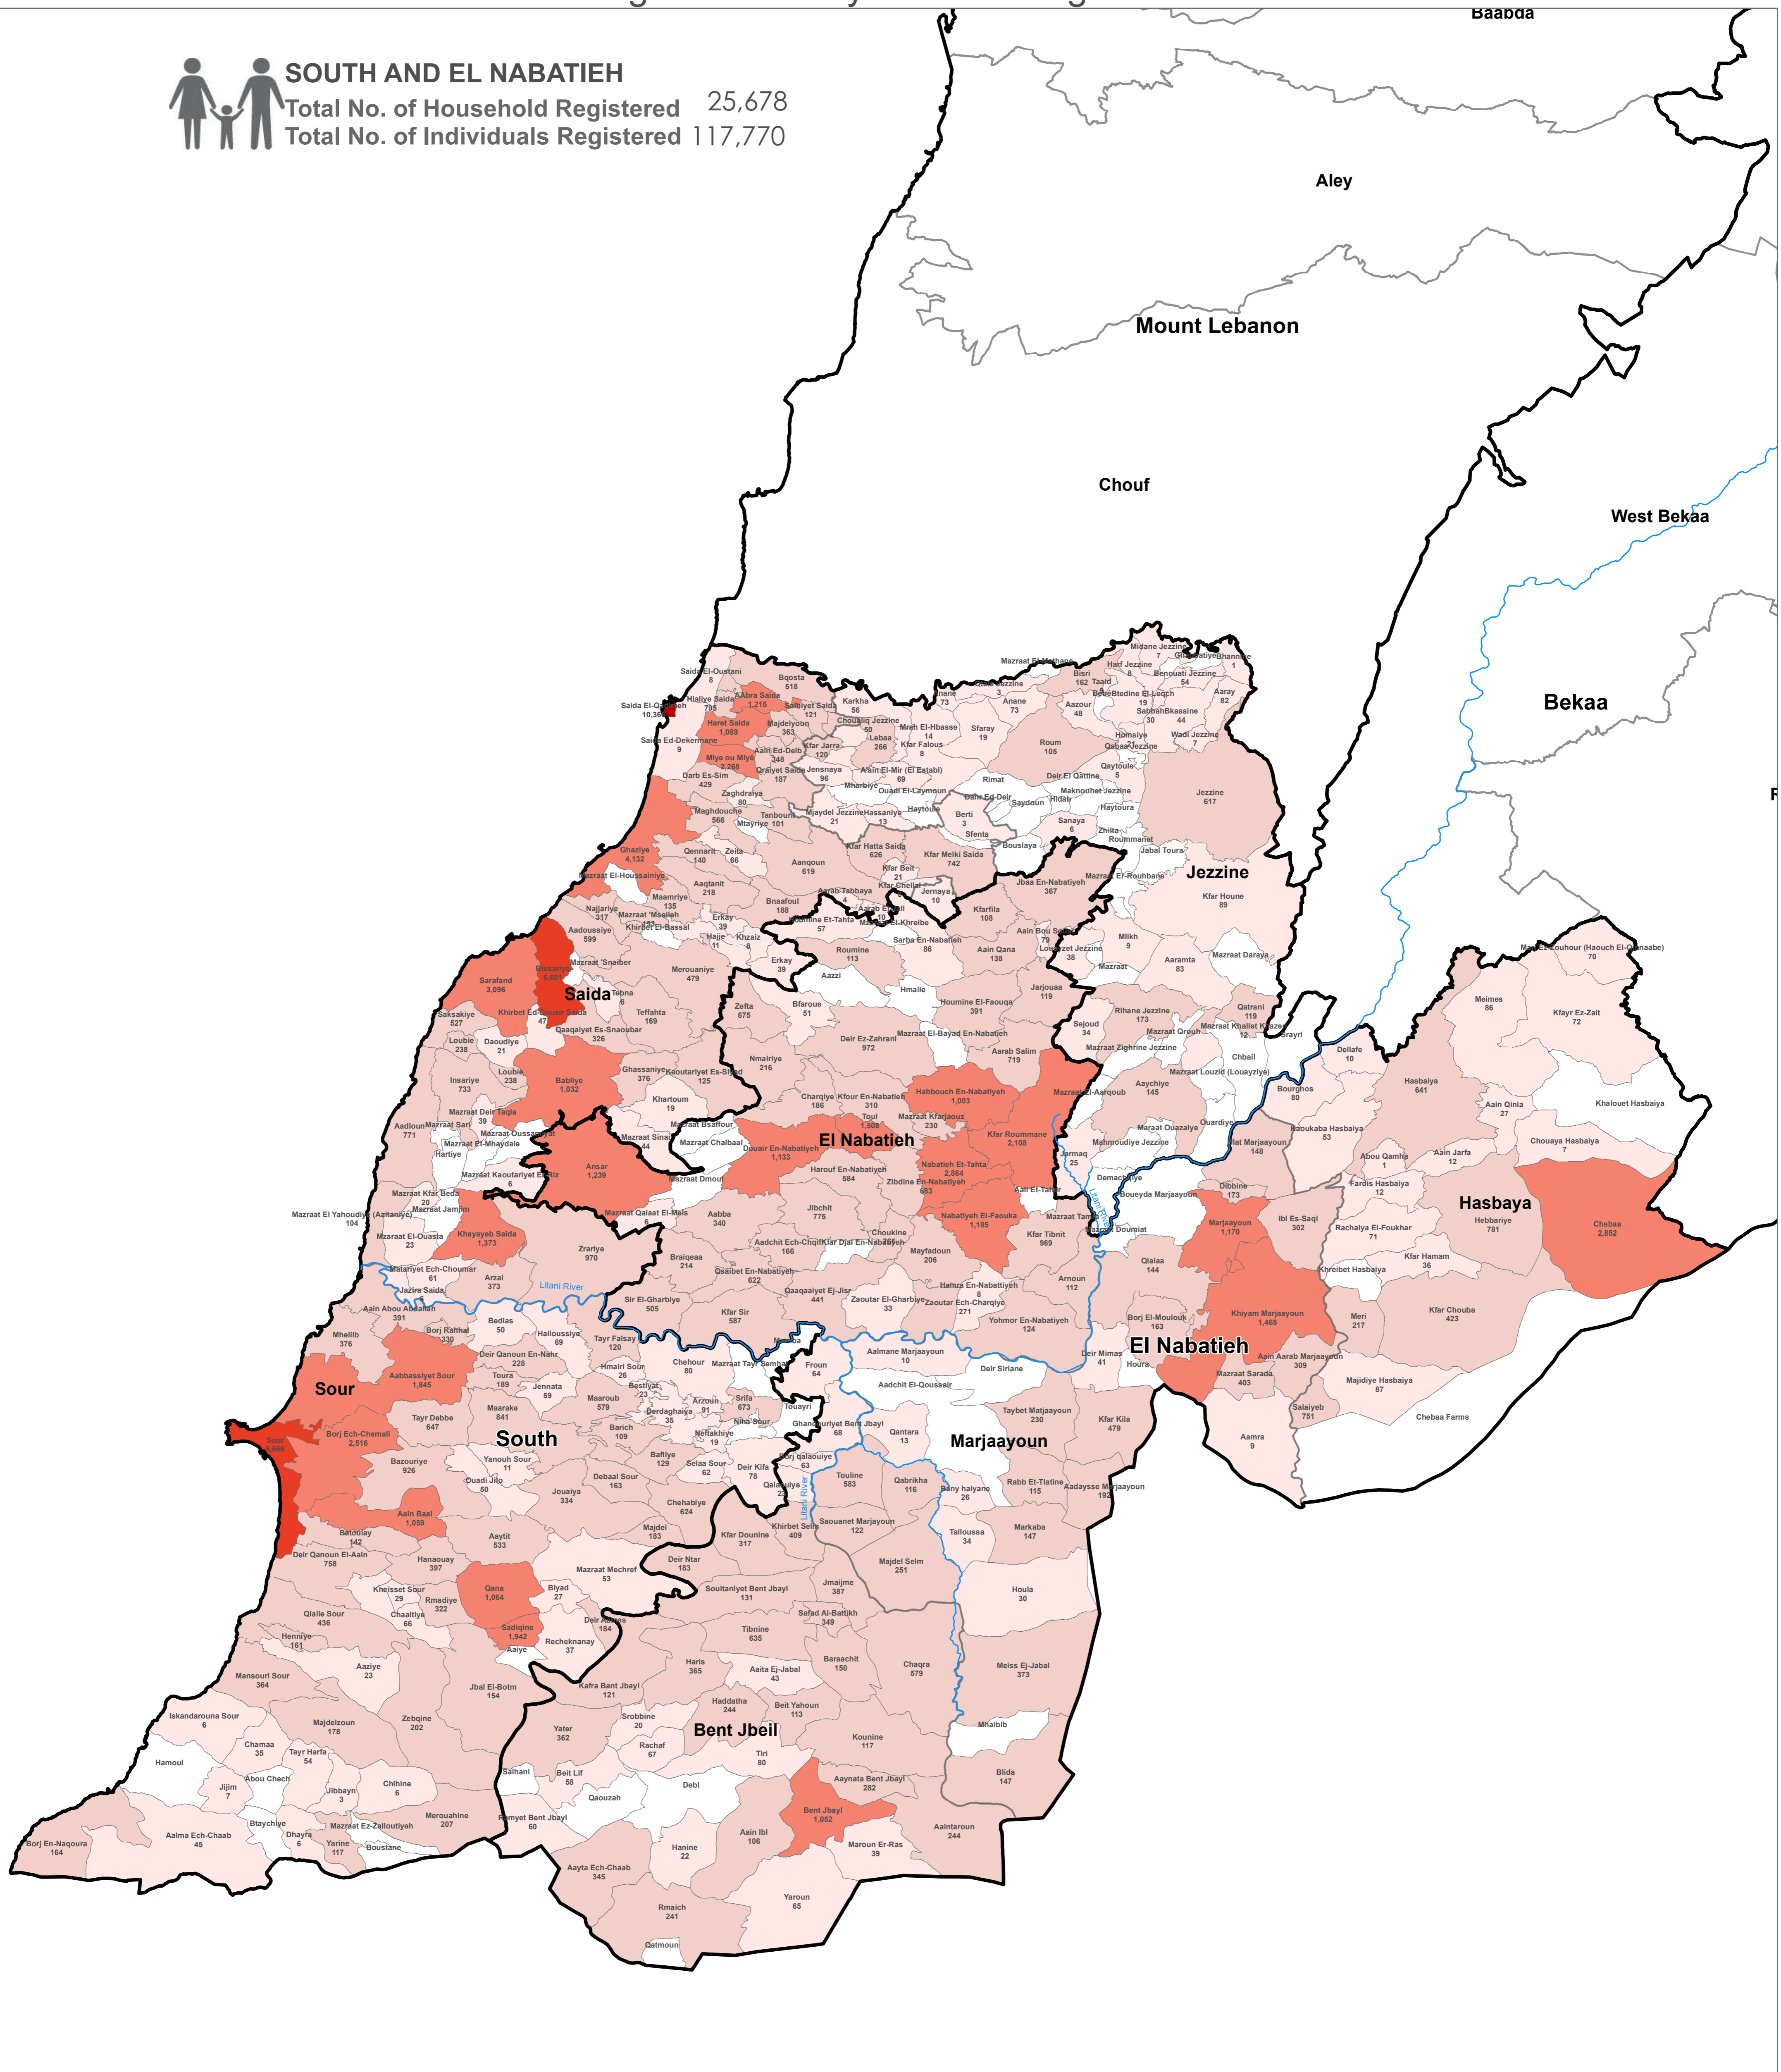

SYRIA REFUGEE RESPONSE

LEBANON South and El Nabatieh Governorates

Distribution of the Registered Syrian Refugees at Cadastral Level As of 30 June 2018

SOUTH AND EL NABATIEH
 Total No. of Household Registered 25,678
 Total No. of Individuals Registered 117,770

Notes
 This map has been produced by the Inter-Agency Information Management Unit of UNHCR based on maps and material provided by the Government of Lebanon for operational purposes. It does not constitute an official United Nations map. The designations employed and the presentation of material on this map do not imply the expression of any opinion whatsoever on the part of the Secretariat of the United Nations concerning the legal status of any country, territory, city or area or of its authorities, or concerning the delimitation of its frontiers or boundaries.

Data Sources:
 - Lebanese Border, Caza and Cadastral Boundaries: NPMP 2005.
 - Geographic Projection WGS 1984

Registered Refugees Figures by UNHCR as of 30 June 2018.
 For more information contact Diana El Habr at elhabr@unhcr.org

GIS and Mapping by UNHCR. For information and updates contact Jad Ghosn: ghosn@unhcr.org
 Maroun Sader: sader@unhcr.org

NPMP: National Physical Master Plan for the Lebanese Territory

LOCATION DIAGRAM