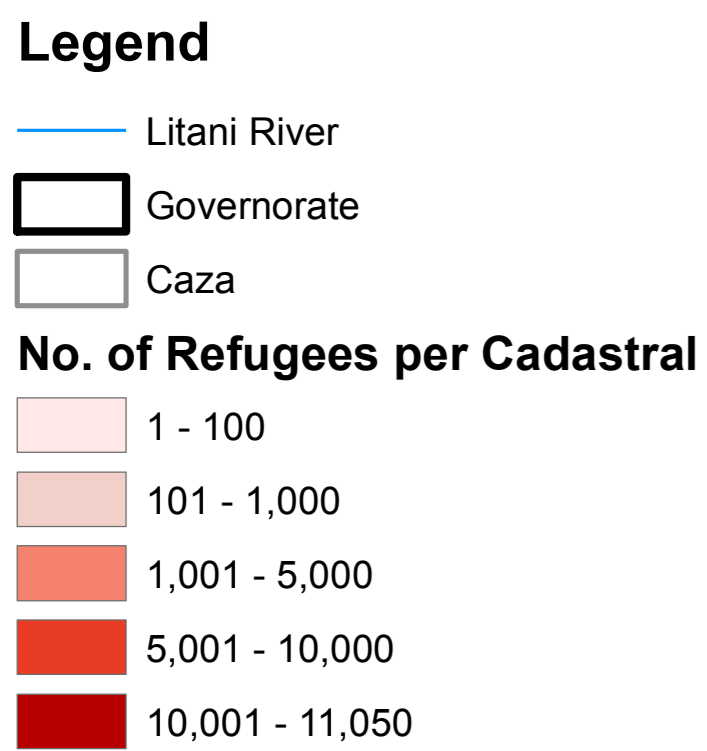

SYRIA REFUGEE RESPONSE

LEBANON South and El Nabatieh Governorates

Distribution of the Registered Syrian Refugees at Cadastral Level As of 30 June 2018

SOUTH AND EL NABATIEH
 Total No. of Household Registered 25,678
 Total No. of Individuals Registered 117,770