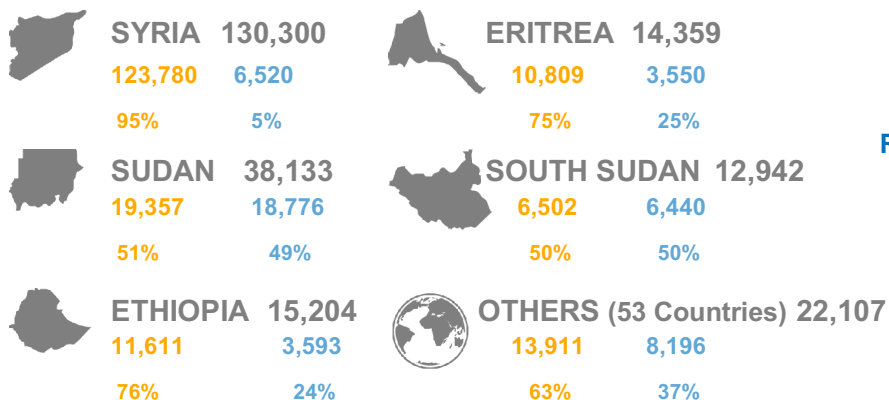

UNHCR Egypt Monthly Statistical Report

as of 31 July 2018

Total Population 233,045

Asylum Seekers* 185,970 80%

Refugees 47,075 20%

Syrians 130,300 56% **Other Nationalities 102,745 44%**

BREAKDOWN BY COUNTRY OF ORIGIN

TOTAL ASYLUM SEEKERS REFUGEES

TOTAL REGISTERED IN 2018

REGISTERED IN JULY 2018

* All Syrians who approached UNHCR Egypt after 2011 are registered as asylum seekers and do not undergo refugee status determination but are considered as Refugees. The boundaries, names shown and the designations used on this map do not imply official endorsement or acceptance by the United Nations.