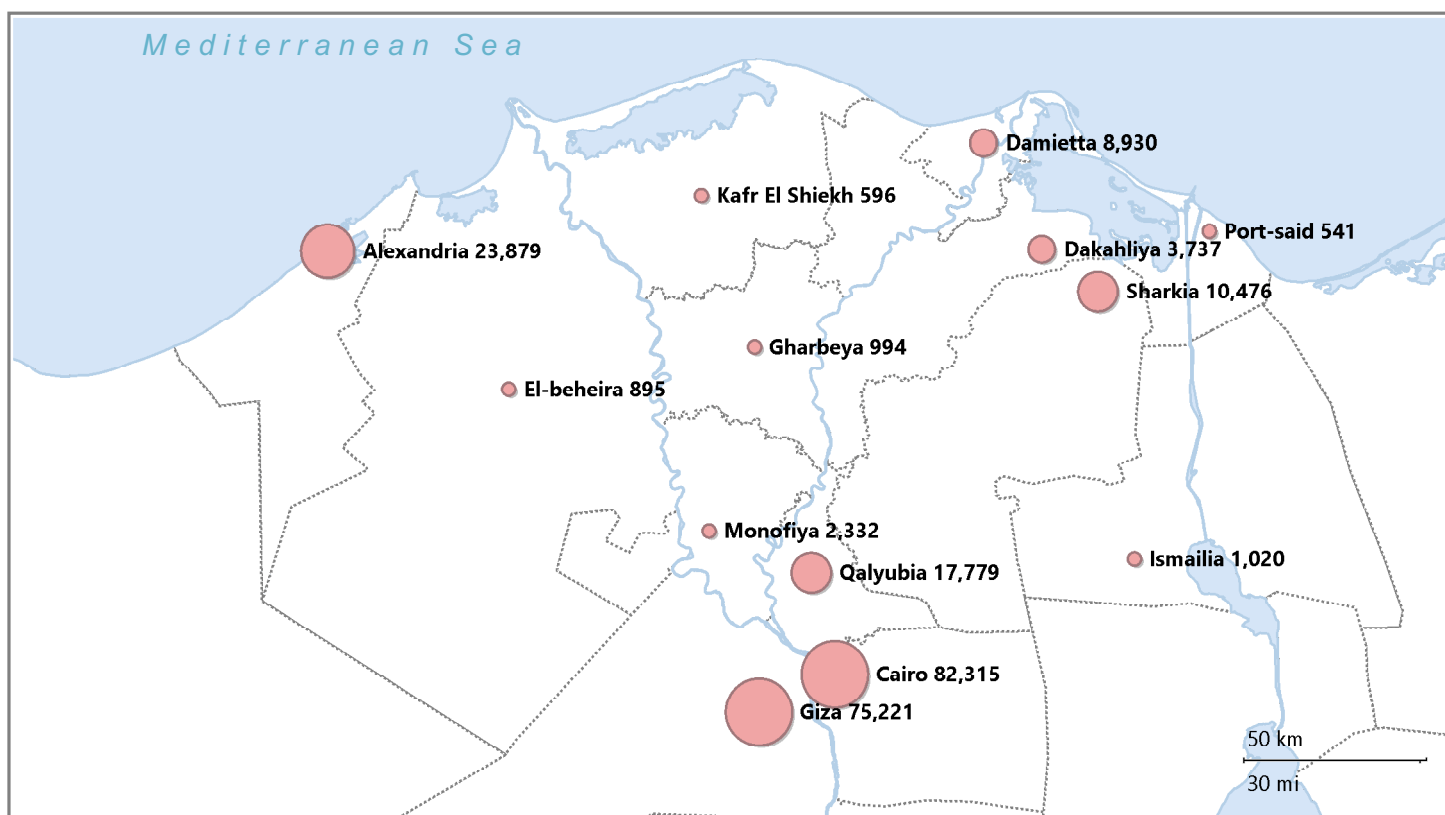

UNHCR Egypt Monthly Statistical Report

as of 31 July 2018

Total Population 233,045

Asylum Seekers* 185,970 80%

Refugees 47,075 20%

Syrians 130,300 56% **Other Nationalities 102,745 44%**

BREAKDOWN BY COUNTRY OF ORIGIN

TOTAL ASYLUM SEEKERS REFUGEES

TOTAL REGISTERED IN 2018

REGISTERED IN JULY 2018

* All Syrians who approached UNHCR Egypt after 2011 are registered as asylum seekers and do not undergo refugee status determination but are considered as Refugees. The boundaries, names shown and the designations used on this map do not imply official endorsement or acceptance by the United Nations.